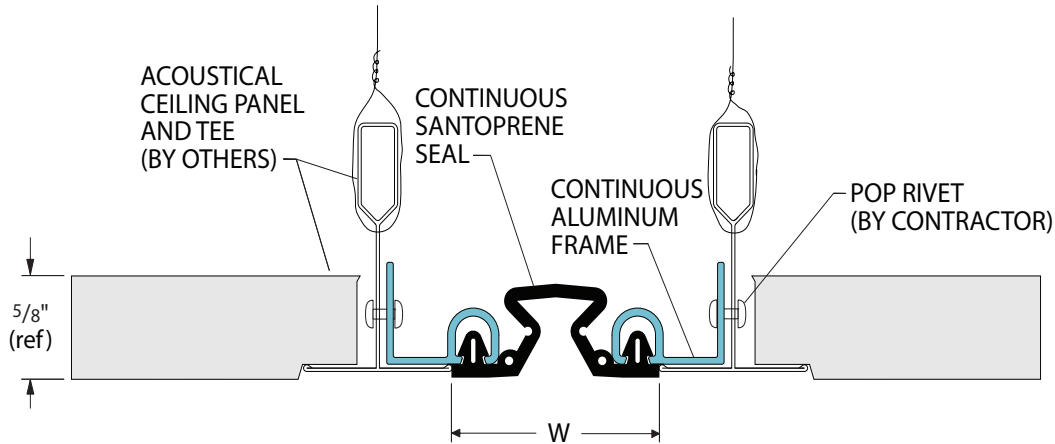

115 Series

Acoustical Ceiling Systems

115-A24
Ceiling/Ceiling
(2" (50mm) system shown)