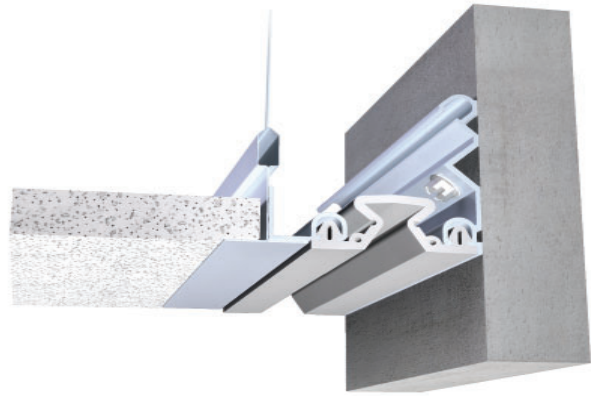

# 115 Series

A24 - Ceiling to Ceiling

A18 - Wall to Ceiling

**Movement Rating ± 50%**

Product  
Guide

- ▶ Model **115** frame pop rivets to T-Bar profile in suspended ceiling system
- ▶ Bellows seal allows for seismic movement
- ▶ Standard seal colors: black, beige, gray, off white and bright white. Custom colors available upon request.

Application	System	W		H1		H2		S		B		Movement +/-			
		Joint Width		Frame Height 1		Height 2		Sightline		Blockout		Horizontal		Vertical	
		US	mm	US	mm	US	mm	US	mm	US	mm	US	mm	US	mm
Ceiling/Ceiling	115-A24-050	2"	51	*	*	*	*	2"	51	*	*	1"	25	1"	25
	115-A24-075	3"	76	*	*	*	*	3"	76	*	*	1 1/2"	38	1 1/2"	38
	115-A24-100	4"	102	*	*	*	*	4"	102	*	*	2"	51	2"	51
	115-A24-125	5"	127	*	*	*	*	5"	127	*	*	2 1/2"	63	2 1/2"	63
	115-A24-150	6"	152	*	*	*	*	6"	156	*	*	3"	76	3"	76
Wall/Ceiling	115-A18-050	2"	51	*	*	*	*	2"	51	*	*	1"	25	1"	25
	115-A18-075	3"	76	*	*	*	*	3"	76	*	*	1 1/2"	38	1 1/2"	38
	115-A18-100	4"	102	*	*	*	*	4"	102	*	*	2"	51	2"	51
	115-A18-125	5"	127	*	*	*	*	5"	127	*	*	2 1/2"	63	2 1/2"	63
	115-A18-150	6"	152	*	*	*	*	6"	156	*	*	3"	76	3"	76