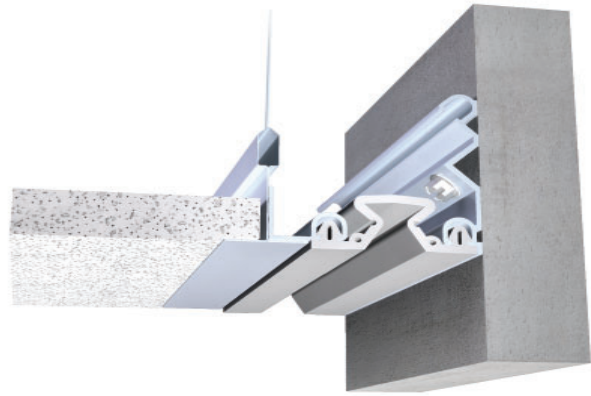

# 115 Series

A24 - Ceiling to Ceiling

A18 - Wall to Ceiling

**Movement Rating ± 50%**

Product  
Guide

- ▶ Model **115** frame pop rivets to T-Bar profile in suspended ceiling system
- ▶ Bellows seal allows for seismic movement
- ▶ Standard seal colors: black, beige, gray, off white and bright white. Custom colors available upon request.

Application	System	W		H1		H2		S		B		Movement +/-			
		Joint Width		Frame Height 1		Height 2		Sightline		Blockout		Horizontal		Vertical	
		US	mm	US	mm	US	mm	US	mm	US	mm	US	mm	US	mm
Ceiling/Ceiling	115-A24-050	2"	51	*	*	*	*	2"	51	*	*	1"	25	1"	25
	115-A24-075	3"	76	*	*	*	*	3"	76	*	*	1 1/2"	38	1 1/2"	38
	115-A24-100	4"	102	*	*	*	*	4"	102	*	*	2"	51	2"	51
	115-A24-125	5"	127	*	*	*	*	5"	127	*	*	2 1/2"	64	2 1/2"	64
	115-A24-150	6"	152	*	*	*	*	6"	152	*	*	3"	76	3"	76
Wall/Ceiling	115-A18-050	2"	51	*	*	*	*	2"	51	*	*	1"	25	1"	25
	115-A18-075	3"	76	*	*	*	*	3"	76	*	*	1 1/2"	38	1 1/2"	38
	115-A18-100	4"	102	*	*	*	*	4"	102	*	*	2"	51	2"	51
	115-A18-125	5"	127	*	*	*	*	5"	127	*	*	2 1/2"	64	2 1/2"	64
	115-A18-150	6"	152	*	*	*	*	6"	152	*	*	3"	76	3"	76