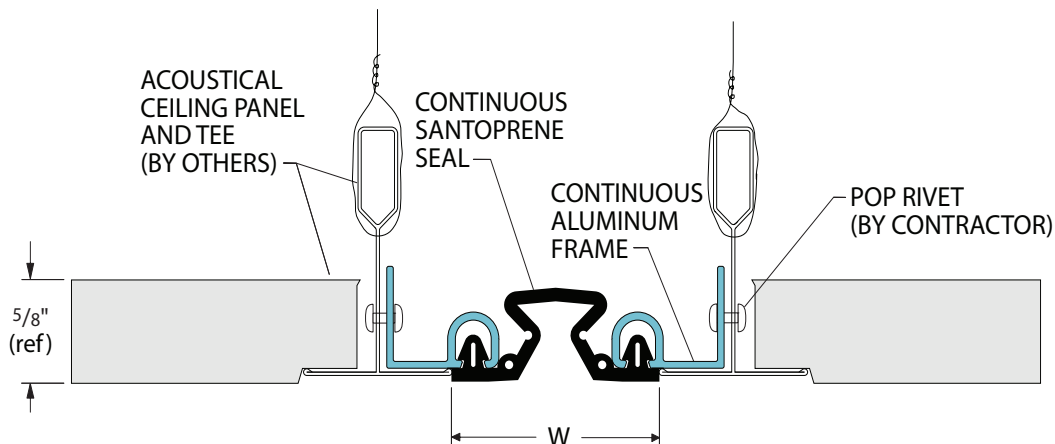

115 Series

Acoustical Ceiling Systems

115-A24
Ceiling/Ceiling
(2" (50mm) system shown)