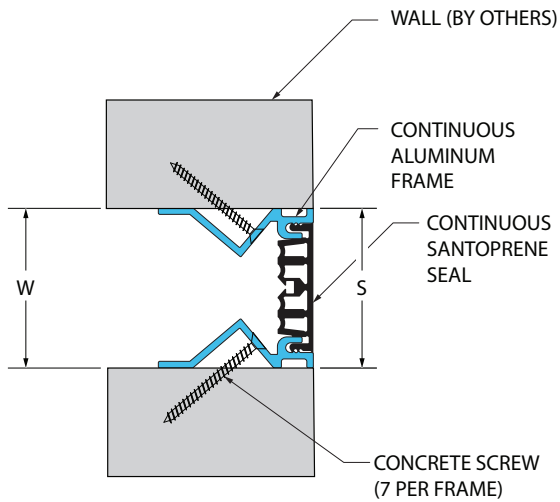

## Product Guide

Thermal

Interior

Fire Rated Option

Vapor Barrier Option

- ▶ Seal absorbs thermal and limited seismic movement
- ▶ Dual durometer seal provides secure fit and optimal flexibility
- ▶ Seal offered in 5 standard colors, custom colors available
- ▶ Flush mount frame reduces sightline
- ▶ Adaptable to any wall finish

Application	System	W		H1		H2		S		B		Movement +/-			
		Joint Width		Frame Height 1		Height 2		Sightline		Blockout		Horizontal		Vertical	
		US	mm	US	mm	US	mm	US	mm	US	mm	US	mm	US	mm
Wall/Wall	118-A07-050	2"	50	*	*	*	*	1 7/8"	47	*	*	1/2"	13	1/2"	13
	118-A07-075	3"	75	*	*	*	*	2 7/8"	73	*	*	3/4"	19	3/4"	19
Wall/Corner	118-A09-050	2"	50	*	*	*	*	1 7/8"	47	*	*	1/2"	13	1/2"	13
	118-A09-075	3"	75	*	*	*	*	2 7/8"	73	*	*	3/4"	19	3/4"	19

## Flush Mount Wall Systems

118-A07 Wall/Wall  
(2" (50mm) system shown)

118-A09 Wall/Corner  
(2" (50mm) system shown)