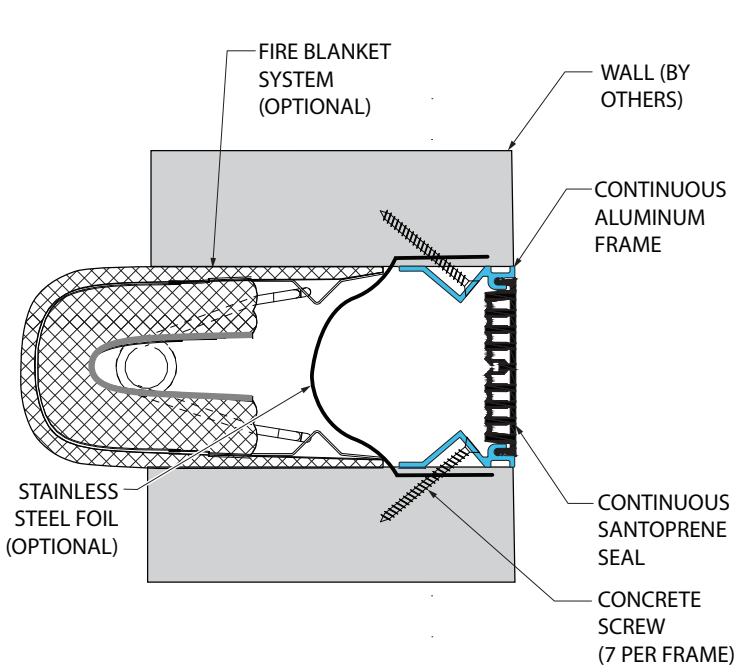

118-A07 Wall/Wall With Mineral Wool
(2" (50mm) system shown)

118 Series

Options

118-A07 Wall/Wall With Fire Blanket
(3" (75mm) system shown)