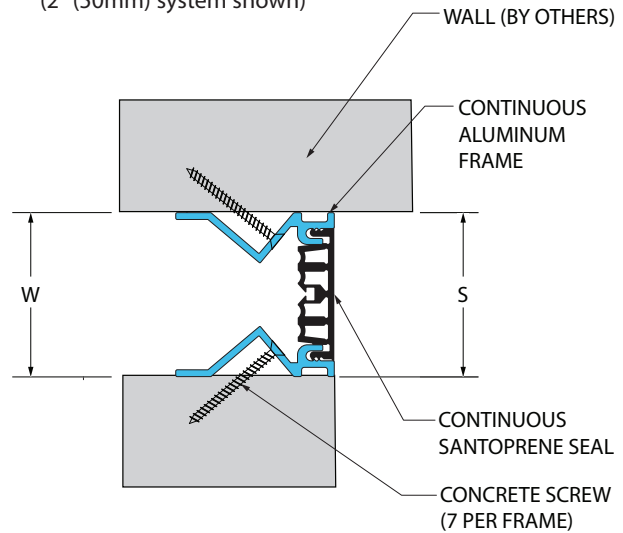

Application	System	W		H1		H2		S		B		Movement +/-			
		Joint Width		Frame Height 1		Height 2		Sightline		Blockout		Horizontal		Vertical	
		US	mm	US	mm	US	mm	US	mm	US	mm	US	mm	US	mm
Wall/Wall	118-A07-050	2"	50	*	*	*	*	1 7/8"	47	*	*	1/2"	13	1/2"	13
	118-A07-075	3"	75	*	*	*	*	2 7/8"	73	*	*	3/4"	19	3/4"	19
Wall/Corner	118-A09-050	2"	50	*	*	*	*	1 7/8"	47	*	*	1/2"	13	1/2"	13
	118-A09-075	3"	75	*	*	*	*	2 7/8"	73	*	*	3/4"	19	3/4"	19

## Flush Mount Wall Systems

118-A07 Wall/Wall  
(2" (50mm) system shown)

118-A09 Wall/Corner  
(2" (50mm) system shown)