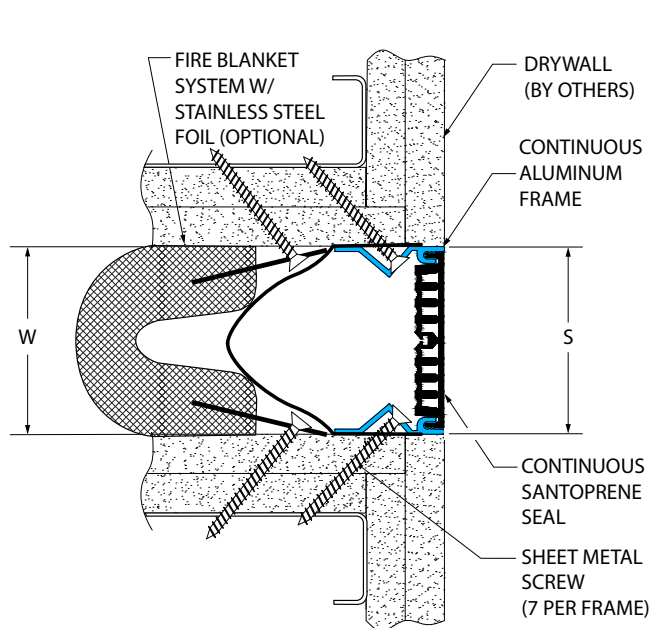

- ▶ Seal absorbs thermal and limited seismic movement
- ▶ Dual durometer seal provides secure fit and optimal flexibility
- ▶ Seal offered in 5 standard colors, custom colors available
- ▶ Flush mount frame reduces sightline
- ▶ Adaptable to any wall finish

Application	System	W		H1		H2		S		B		Movement +/-			
		Joint Width		Frame Height 1		Height 2		Sightline		Blockout		Horizontal		Vertical	
		US	mm	US	mm	US	mm	US	mm	US	mm	US	mm	US	mm
Wall/Wall	118-A07-050	2"	50	*	*	*	*	1 7/8"	47	*	*	1/2"	13	1/2"	13
	118-A07-075	3"	75	*	*	*	*	2 7/8"	73	*	*	3/4"	19	3/4"	19
Wall/Corner	118-A09-050	2"	50	*	*	*	*	1 7/8"	47	*	*	1/2"	13	1/2"	13
	118-A09-075	3"	75	*	*	*	*	2 7/8"	73	*	*	3/4"	19	3/4"	19

IPC.835/REV.5

118 Series

Flush Mount Wall Systems

118-A07 Wall/Wall
(2" (50mm) system shown)

118-A09 Wall/Corner
(2" (50mm) system shown)

118 Series

Options

118-A07 Wall/Wall With Fire Blanket
(3" (75mm) system shown)

118-A07 Wall/Wall With Mineral Wool
(2" (50mm) system shown)