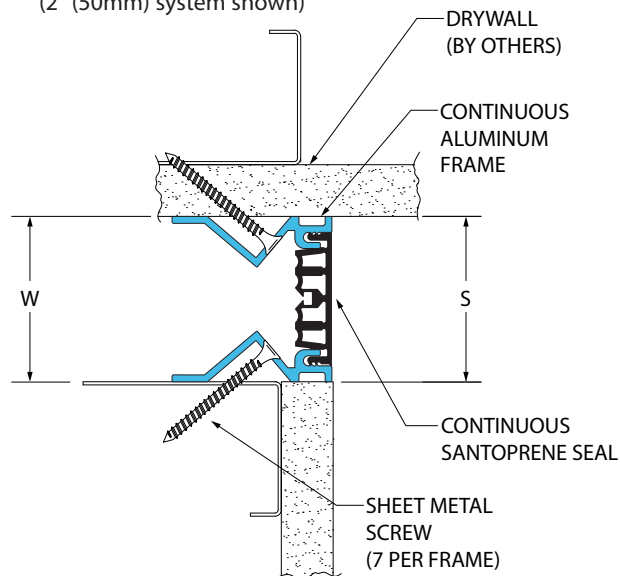

- ▶ Seal absorbs thermal and limited seismic movement
- ▶ Dual durometer seal provides secure fit and optimal flexibility
- ▶ Seal offered in 5 standard colors, custom colors available
- ▶ Flush mount frame reduces sightline
- ▶ Adaptable to any wall finish

Application	System	W		H1		H2		S		B		Movement +/-			
		Joint Width		Frame Height 1		Height 2		Sightline		Blockout		Horizontal		Vertical	
		US	mm	US	mm	US	mm	US	mm	US	mm	US	mm	US	mm
Wall/Wall	118-A07-050	2"	50	*	*	*	*	1 7/8"	47	*	*	1/2"	13	1/2"	13
	118-A07-075	3"	75	*	*	*	*	2 7/8"	73	*	*	3/4"	19	3/4"	19
Wall/Corner	118-A09-050	2"	50	*	*	*	*	1 7/8"	47	*	*	1/2"	13	1/2"	13
	118-A09-075	3"	75	*	*	*	*	2 7/8"	73	*	*	3/4"	19	3/4"	19

IPC.835/REV.5

118 Series

Flush Mount Wall Systems

118-A07 Wall/Wall
(2" (50mm) system shown)

118-A09 Wall/Corner
(2" (50mm) system shown)

118 Series

Options

118-A07 Wall/Wall With Fire Blanket
(3" (75mm) system shown)

118-A07 Wall/Wall With Mineral Wool
(2" (50mm) system shown)