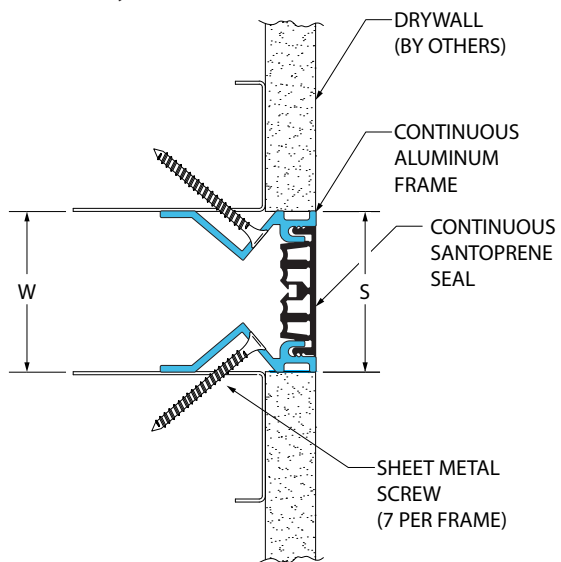

- ▶ Seal absorbs thermal and limited seismic movement
- ▶ Dual durometer seal provides secure fit and optimal flexibility
- ▶ Seal offered in 5 standard colors, custom colors available
- ▶ Flush mount frame reduces sightline
- ▶ Adaptable to any wall finish

Application	System	W		H1		H2		S		B		Movement +/-			
		Joint Width		Frame Height 1		Height 2		Sightline		Blockout		Horizontal		Vertical	
		US	mm	US	mm	US	mm	US	mm	US	mm	US	mm	US	mm
Wall/Wall	118-A07-050	2"	50	*	*	*	*	1 7/8"	47	*	*	1/2"	13	1/2"	13
	118-A07-075	3"	75	*	*	*	*	2 7/8"	73	*	*	3/4"	19	3/4"	19
Wall/Corner	118-A09-050	2"	50	*	*	*	*	1 7/8"	47	*	*	1/2"	13	1/2"	13
	118-A09-075	3"	75	*	*	*	*	2 7/8"	73	*	*	3/4"	19	3/4"	19

IPC.835/REV.5

118 Series

Flush Mount Wall Systems

118-A07 Wall/Wall
(2" (50mm) system shown)

118-A09 Wall/Corner
(2" (50mm) system shown)

118 Series

Options

118-A07 Wall/Wall With Fire Blanket
(3" (75mm) system shown)

118-A07 Wall/Wall With Mineral Wool
(2" (50mm) system shown)