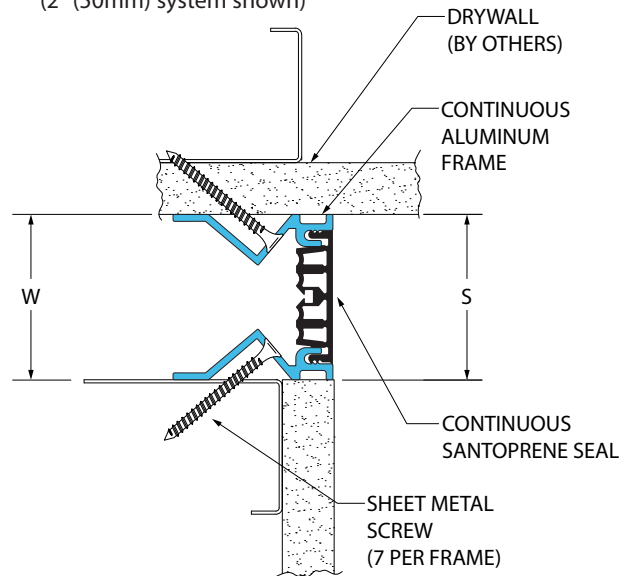

- ▶ Seal absorbs thermal and limited seismic movement
- ▶ Dual durometer seal provides secure fit and optimal flexibility
- ▶ Seal offered in 5 standard colors, custom colors available
- ▶ Flush mount frame reduces sightline
- ▶ Adaptable to any wall finish

Application	System	W		H1		H2		S		B		Movement +/-			
		Joint Width		Frame Height 1		Height 2		Sightline		Blockout		Horizontal		Vertical	
		US	mm	US	mm	US	mm	US	mm	US	mm	US	mm	US	mm
Wall/Wall	118-A07-050	2"	50	*	*	*	*	1 7/8"	47	*	*	1/2"	13	1/2"	13
	118-A07-075	3"	75	*	*	*	*	2 7/8"	73	*	*	3/4"	19	3/4"	19
Wall/Corner	118-A09-050	2"	50	*	*	*	*	1 7/8"	47	*	*	1/2"	13	1/2"	13
	118-A09-075	3"	75	*	*	*	*	2 7/8"	73	*	*	3/4"	19	3/4"	19

IPC.835/REV.6

118 Series

Flush Mount Wall Systems

118-A07 Wall/Wall
(2" (50mm) system shown)

118-A09 Wall/Corner
(2" (50mm) system shown)

118 Series

Options

118-A07 Wall/Wall With Fire Blanket
(3" (75mm) system shown)

118-A07 Wall/Wall With Mineral Wool
(2" (50mm) system shown)