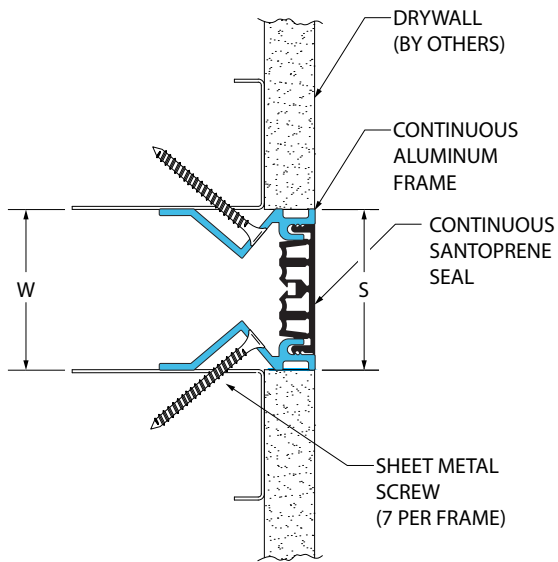

- ▶ Seal absorbs thermal and limited seismic movement
- ▶ Dual durometer seal provides secure fit and optimal flexibility
- ▶ Seal offered in 5 standard colors, custom colors available
- ▶ Flush mount frame reduces sightline
- ▶ Adaptable to any wall finish

Application	System	W		H1		H2		S		B		Movement +/-			
		Joint Width		Frame Height 1		Height 2		Sightline		Blockout		Horizontal		Vertical	
		US	mm	US	mm	US	mm	US	mm	US	mm	US	mm	US	mm
Wall/Wall	118-A07-050	2"	50	*	*	*	*	1 7/8"	47	*	*	1/2"	13	1/2"	13
	118-A07-075	3"	75	*	*	*	*	2 7/8"	73	*	*	3/4"	19	3/4"	19
Wall/Corner	118-A09-050	2"	50	*	*	*	*	1 7/8"	47	*	*	1/2"	13	1/2"	13
	118-A09-075	3"	75	*	*	*	*	2 7/8"	73	*	*	3/4"	19	3/4"	19

IPC.835/REV.6

118 Series

Flush Mount Wall Systems

118-A07 Wall/Wall
(2" (50mm) system shown)

118-A09 Wall/Corner
(2" (50mm) system shown)

118 Series

Options

118-A07 Wall/Wall With Fire Blanket
(3" (75mm) system shown)

118-A07 Wall/Wall With Mineral Wool
(2" (50mm) system shown)