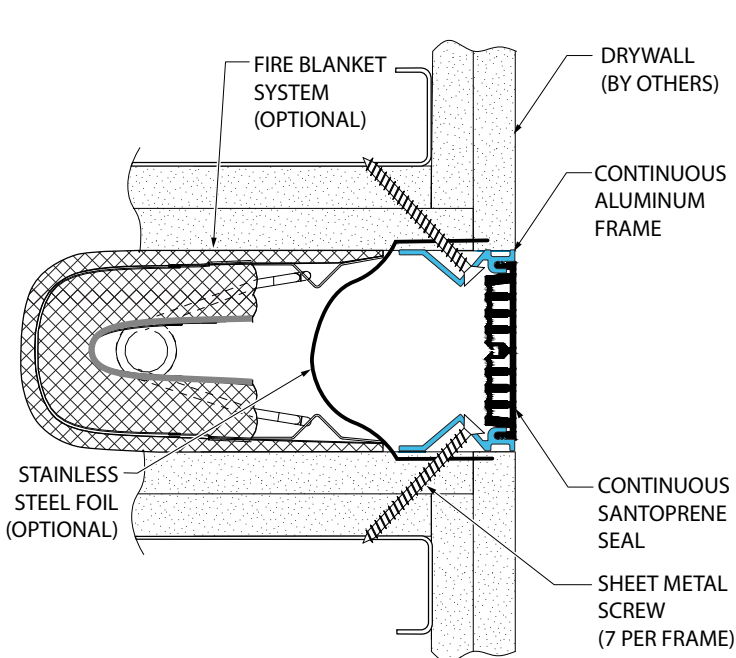

- ▶ Seal absorbs thermal and limited seismic movement
- ▶ Dual durometer seal provides secure fit and optimal flexibility
- ▶ Seal offered in 5 standard colors, custom colors available
- ▶ Flush mount frame reduces sightline
- ▶ Adaptable to any wall finish

Application	System	W		H1		H2		S		B		Movement +/-			
		Joint Width		Frame Height 1		Height 2		Sightline		Blockout		Horizontal		Vertical	
		US	mm	US	mm	US	mm	US	mm	US	mm	US	mm	US	mm
Wall/Wall	118-A07-050	2"	50	*	*	*	*	1 7/8"	47	*	*	1/2"	13	1/2"	13
	118-A07-075	3"	75	*	*	*	*	2 7/8"	73	*	*	3/4"	19	3/4"	19
Wall/Corner	118-A09-050	2"	50	*	*	*	*	1 7/8"	47	*	*	1/2"	13	1/2"	13
	118-A09-075	3"	75	*	*	*	*	2 7/8"	73	*	*	3/4"	19	3/4"	19

IPC.835/REV.6

118 Series

Flush Mount Wall Systems

118-A07 Wall/Wall
(2" (50mm) system shown)

118-A09 Wall/Corner
(2" (50mm) system shown)

118 Series

Options

118-A07 Wall/Wall With Fire Blanket
(3" (75mm) system shown)

118-A07 Wall/Wall With Mineral Wool
(2" (50mm) system shown)