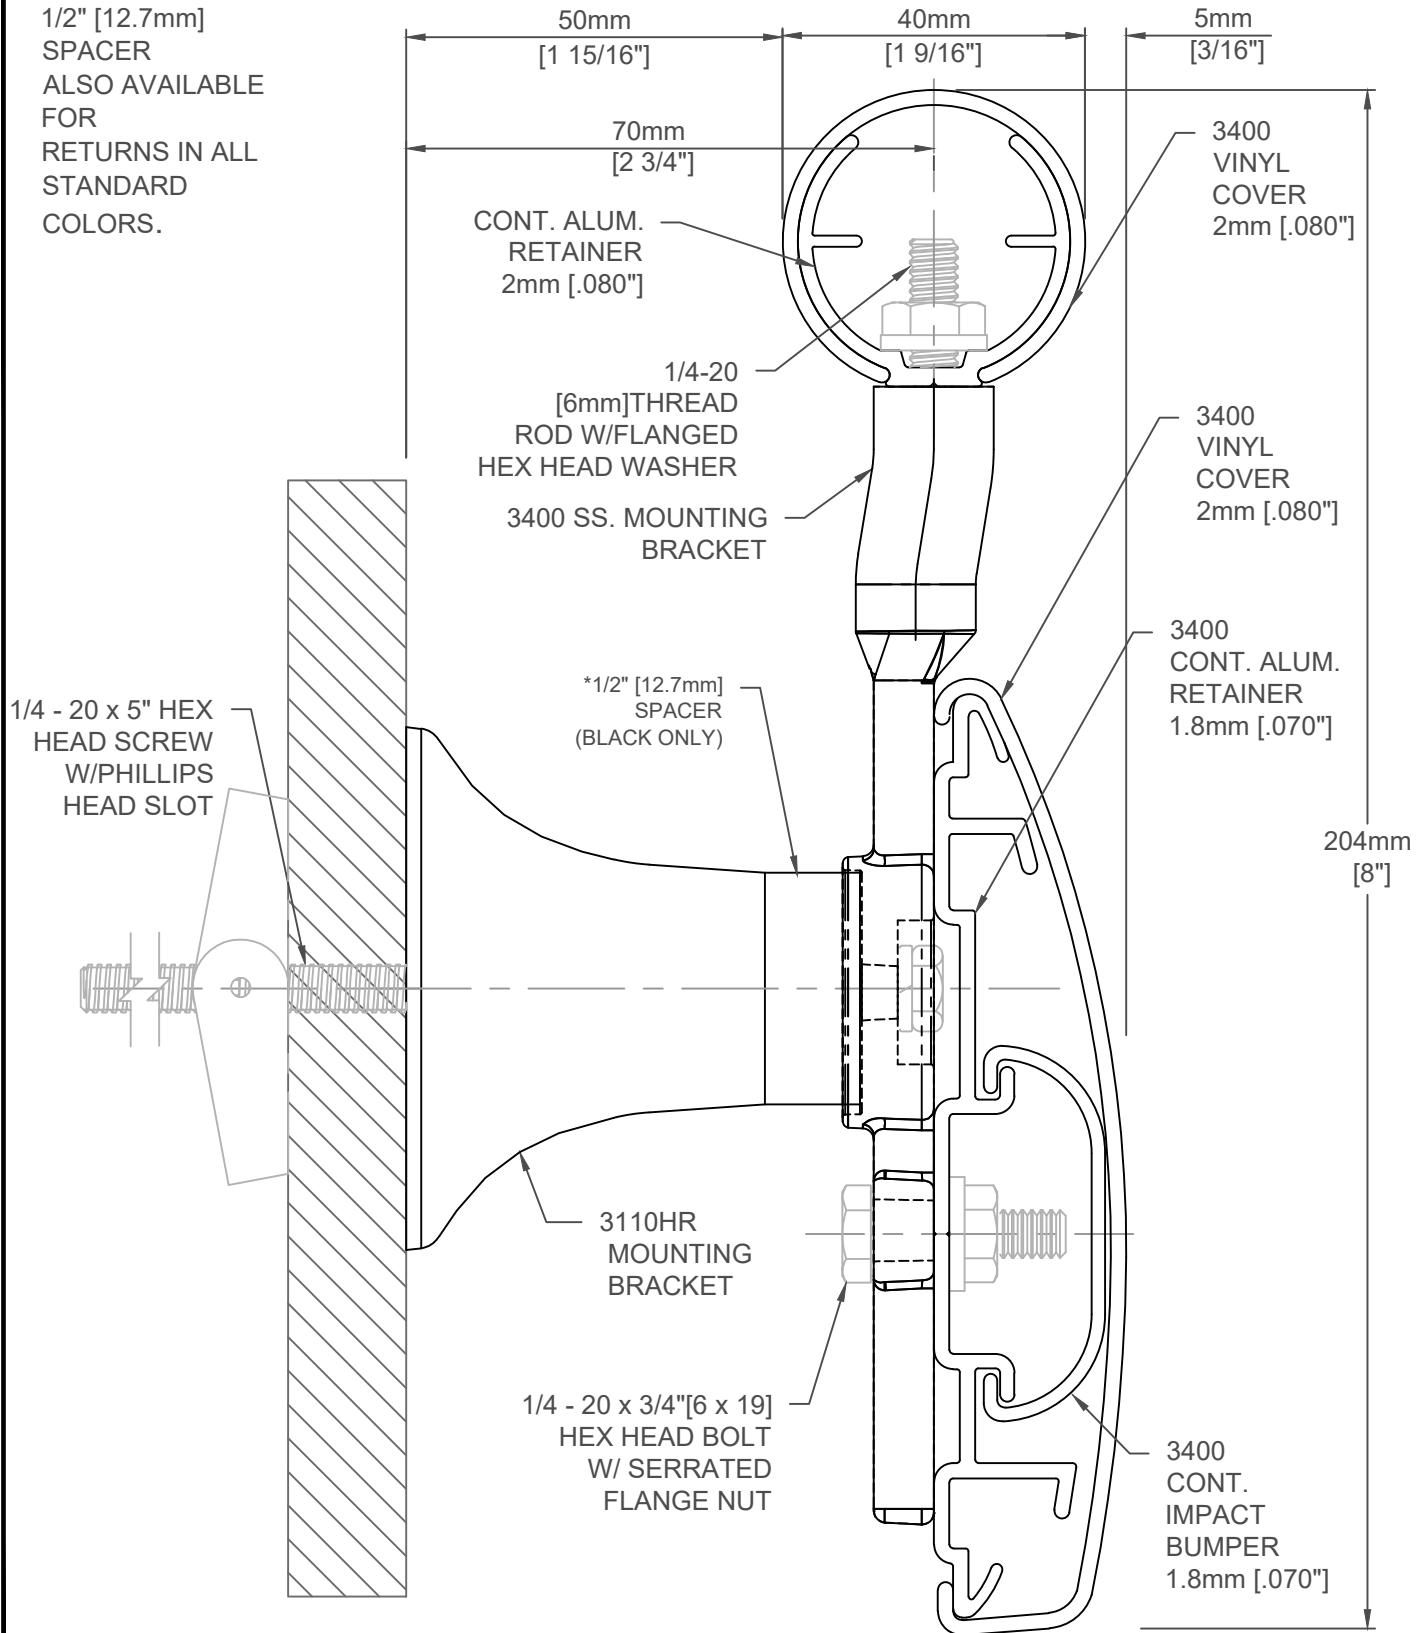

1/2" [12.7mm]
SPACER
ALSO AVAILABLE
FOR
RETURNS IN ALL
STANDARD
COLORS.

PROJECT:
CUSTOMER:
LOCATION:

3400 HANDRAIL

DATE: 11/1/16
SCALE: 1:25.4
DOC: CADIPC.265/R4

FINISH:

For More Information Visit: Inprocorp.com