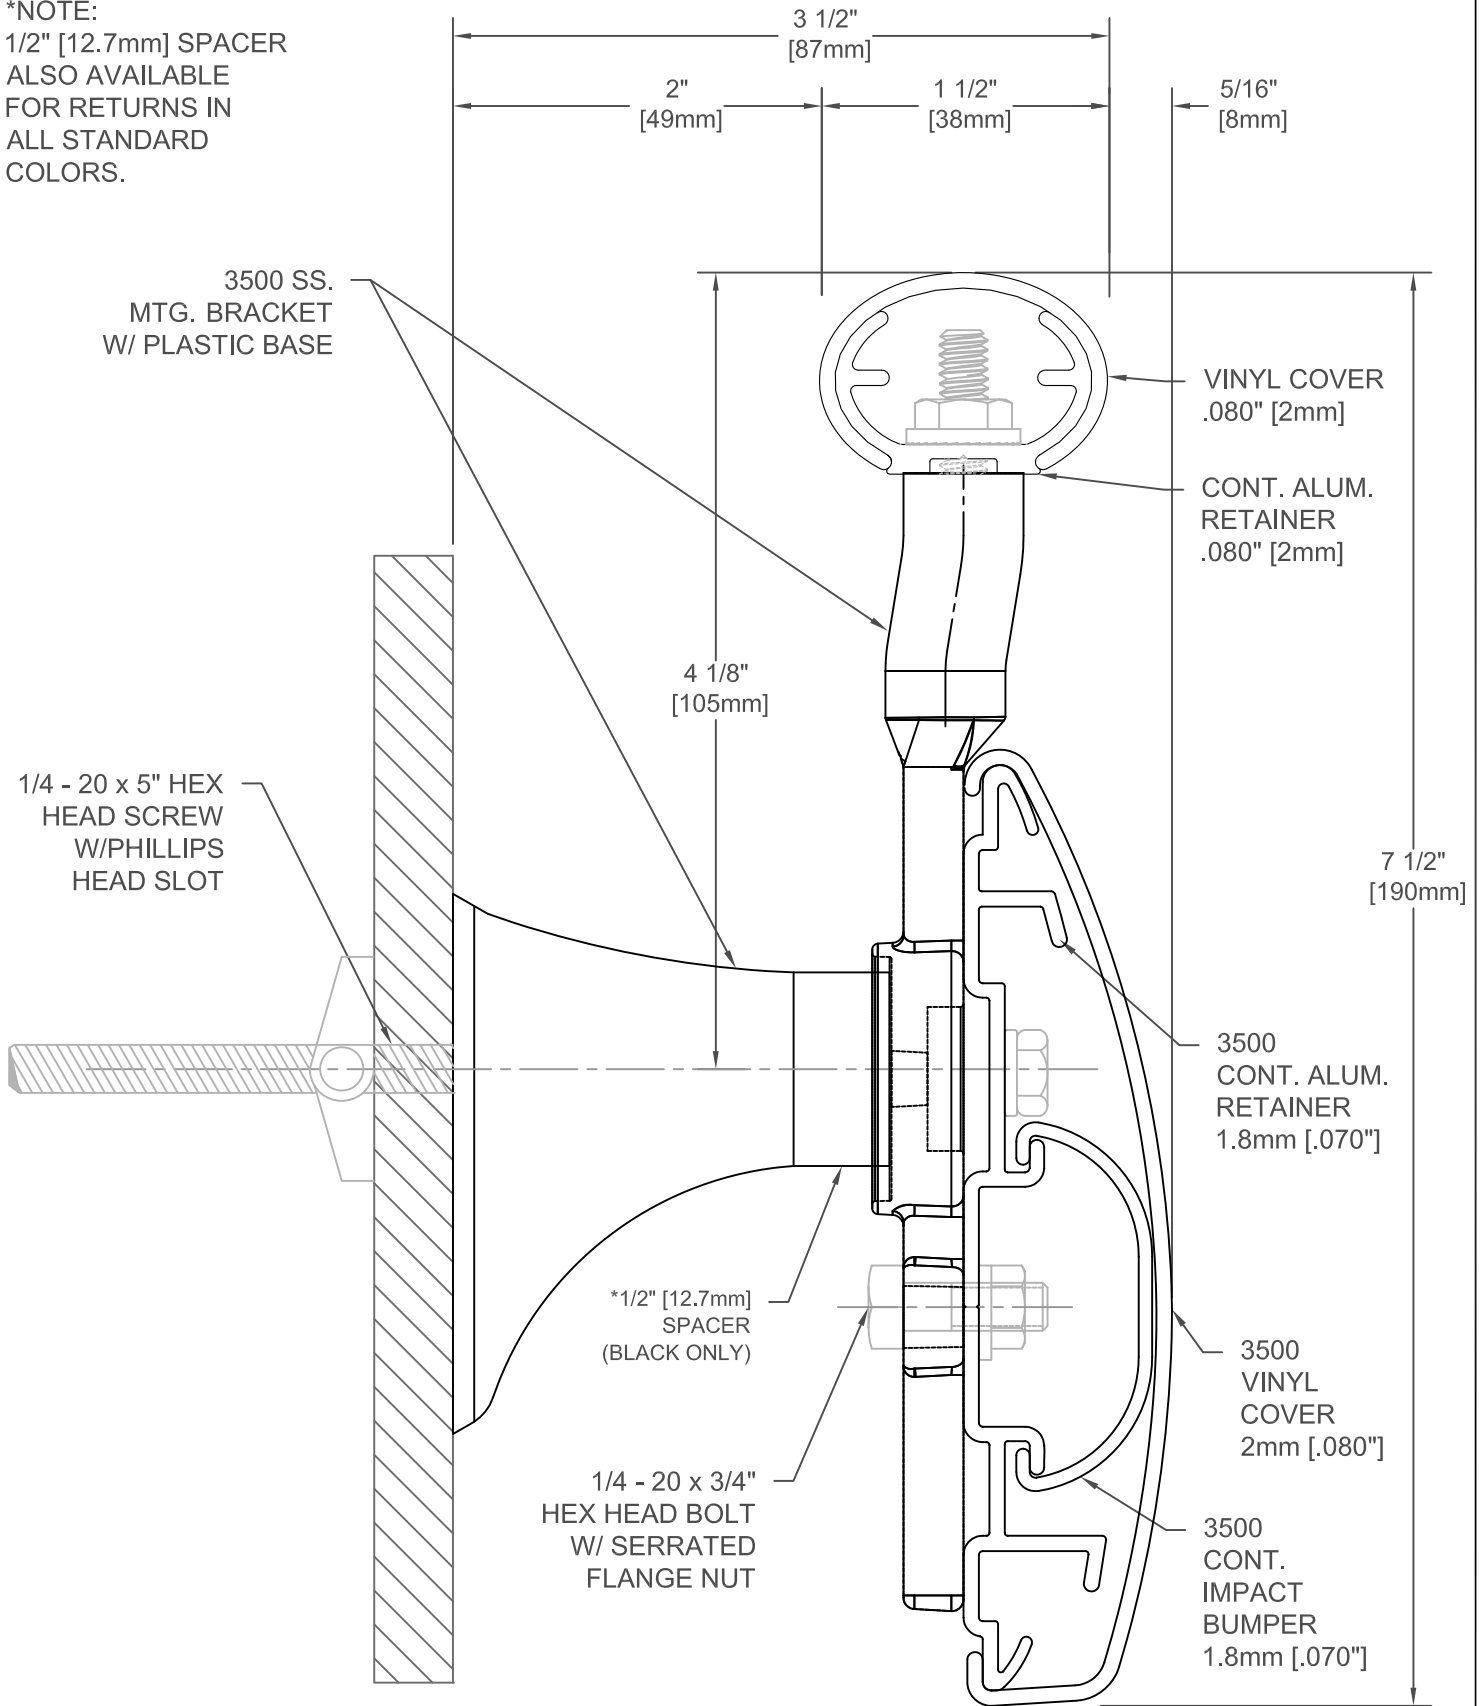

*NOTE:
 1/2" [12.7mm] SPACER
 ALSO AVAILABLE
 FOR RETURNS IN
 ALL STANDARD
 COLORS.

FINISH:

• IPC DOOR + WALL PROTECTION SYSTEMS	DATE: 11/12/16
	SCALE: 1:1
	DOC #: CADIPC.305rev2

3530VV (VINYL HR, VINYL WG) INTERNATIONAL COMPLIANCE	
PROJECT:	
CUSTOMER:	
LOCATION:	