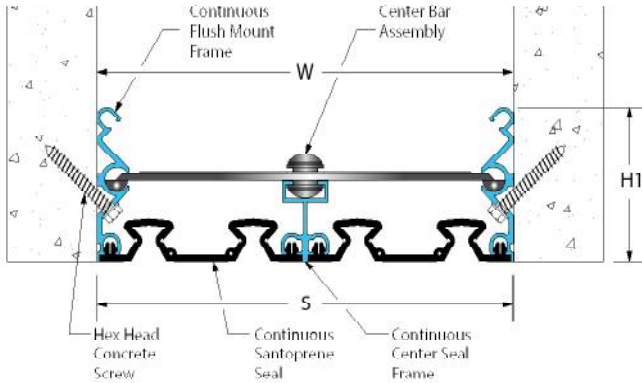

Application	System	W		H1		H2		S		B		Movement +/-			
		Joint Width		Frame Height 1		Height 2		Sightline		Blockout		Horizontal		Vertical	
		US	mm	US	mm	US	mm	US	mm	US	mm	US	mm	US	mm
Wall to Wall	612-A07-200	8"	200	3"	75	*	*	8"	200	*	*	4"	102	4"	102
	612-A07-250	10"	250	3"	75	*	*	10"	250	*	*	5"	127	5"	127
	612-A07-300	12"	300	3"	75	*	*	12"	300	*	*	6"	152	6"	152
	612-A07-450	18"	450	3"	75	*	*	18"	450	*	*	9"	229	9"	229
	612-A07-600	24"	600	3"	75	*	*	24"	600	*	*	12"	305	12"	305
Wall to Corner	612-A09-200	8"	200	3"	75	*	*	8"	200	*	*	4"	102	4"	102
	612-A09-250	10"	250	3"	75	*	*	10"	250	*	*	5"	127	5"	127
	612-A09-300	12"	300	3"	75	*	*	12"	300	*	*	6"	152	6"	152
	612-A09-450	18"	450	3"	75	*	*	18"	450	*	*	9"	229	9"	229
	612-A09-600	24"	600	3"	75	*	*	24"	600	*	*	12"	305	12"	305

IPC.1199/REV.8

Inprocorp.com • 800.222.5556 • 262.679.9010
World Headquarters S80 W18766 Apollo Drive, Muskego, WI 53150 USA

JOINTMASTER®
EXPANSION JOINT SYSTEMS
A DIVISION OF INPRO®

612 Series

Flush Mount Wall and Ceiling Systems

612-A07 Wall/Wall, Ceiling/Ceiling
(8" (200mm) system shown)

612-A09 Wall/Corner, Wall/Ceiling
(10" (250mm) system shown)

612 Series Options

Fire Blanket System
(8" (200mm) system shown)

EPDM Vapor Barrier System
(12" (300mm) system shown)