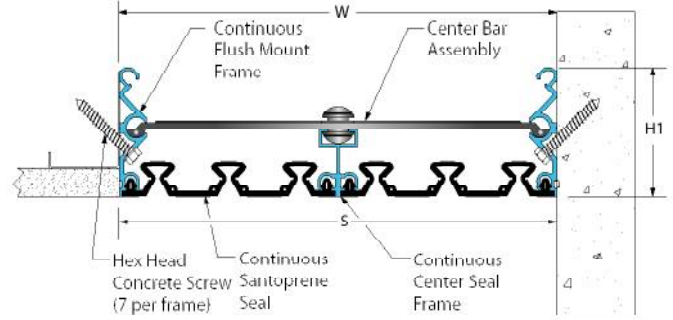

Application	System	W		H1		H2		S		B		Movement +/-			
		Joint Width		Frame Height 1		Height 2		Sightline		Blockout		Horizontal		Vertical	
		US	mm	US	mm	US	mm	US	mm	US	mm	US	mm	US	mm
Wall to Wall	612-A07-200	8"	200	3"	75	*	*	8"	200	*	*	4"	102	4"	102
	612-A07-250	10"	250	3"	75	*	*	10"	250	*	*	5"	127	5"	127
	612-A07-300	12"	300	3"	75	*	*	12"	300	*	*	6"	152	6"	152
	612-A07-450	18"	450	3"	75	*	*	18"	450	*	*	9"	229	9"	229
	612-A07-600	24"	600	3"	75	*	*	24"	600	*	*	12"	305	12"	305
Wall to Corner	612-A09-200	8"	200	3"	75	*	*	8"	200	*	*	4"	102	4"	102
	612-A09-250	10"	250	3"	75	*	*	10"	250	*	*	5"	127	5"	127
	612-A09-300	12"	300	3"	75	*	*	12"	300	*	*	6"	152	6"	152
	612-A09-450	18"	450	3"	75	*	*	18"	450	*	*	9"	229	9"	229
	612-A09-600	24"	600	3"	75	*	*	24"	600	*	*	12"	305	12"	305

IPC.1199/REV.8

Inprocorp.com • 800.222.5556 • 262.679.9010
World Headquarters S80 W18766 Apollo Drive, Muskego, WI 53150 USA

JOINTMASTER®
EXPANSION JOINT SYSTEMS
A DIVISION OF INPRO®

612 Series

Flush Mount Wall and Ceiling Systems

612-A07 Wall/Wall, Ceiling/Ceiling
(8" (200mm) system shown)

612-A09 Wall/Corner, Wall/Ceiling
(10" (250mm) system shown)

612 Series Options

Fire Blanket System
(8" (200mm) system shown)

EPDM Vapor Barrier System
(12" (300mm) system shown)