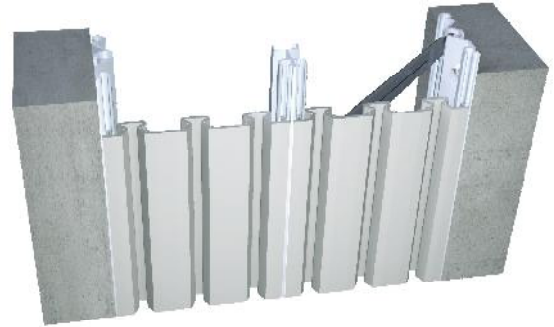

612 Series

A07 - Wall to Wall or Ceiling to Ceiling

A09 - Wall to Corner or Wall to Ceiling

Movement Rating ± 50%

Product Guide

Seismic

Exterior

Interior

Fire Rated
Option

Vapor Barrier
Option

- ▶ Interior system application
- ▶ Flush mount interior and exterior systems reduce sightline
- ▶ Santoprene® seals - Field heat weldable for weather tight transitions
- ▶ Standard seal colors: black, beige, gray, off white and bright white. Custom colors available upon request.
- ▶ System has centering bar for extra wide joints, eliminating the need for expensive pantograph
- ▶ May be installed to various substrates with mechanical anchors or epoxy adhesive

Application	System	W		H1		H2		S		B		Movement +/-			
		Joint Width		Frame Height 1		Height 2		Sightline		Blockout		Horizontal		Vertical	
		US	mm	US	mm	US	mm	US	mm	US	mm	US	mm	US	mm
Wall to Wall	612-A07-200	8"	200	3"	75	*	*	8"	200	*	*	4"	102	4"	102
	612-A07-250	10"	250	3"	75	*	*	10"	250	*	*	5"	127	5"	127
	612-A07-300	12"	300	3"	75	*	*	12"	300	*	*	6"	152	6"	152
	612-A07-450	18"	450	3"	75	*	*	18"	450	*	*	9"	229	9"	229
	612-A07-600	24"	600	3"	75	*	*	24"	600	*	*	12"	305	12"	305
Wall to Corner	612-A09-200	8"	200	3"	75	*	*	8"	200	*	*	4"	102	4"	102
	612-A09-250	10"	250	3"	75	*	*	10"	250	*	*	5"	127	5"	127
	612-A09-300	12"	300	3"	75	*	*	12"	300	*	*	6"	152	6"	152
	612-A09-450	18"	450	3"	75	*	*	18"	450	*	*	9"	229	9"	229
	612-A09-600	24"	600	3"	75	*	*	24"	600	*	*	12"	305	12"	305