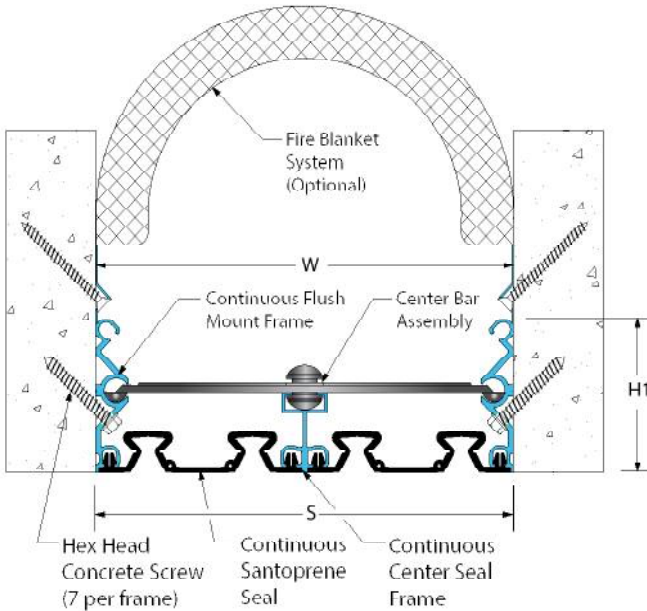

Fire Rated
Option

Vapor Barrier
Option

- ▶ Interior system application
- ▶ Flush mount interior and exterior systems reduce sightline
- ▶ Santoprene® seals - Field heat weldable for weather tight transitions
- ▶ Standard seal colors: black, beige, gray, off white and bright white. Custom colors available upon request.
- ▶ System has centering bar for extra wide joints, eliminating the need for expensive pantograph
- ▶ May be installed to various substrates with mechanical anchors or epoxy adhesive

612-A07 Wall/Wall, Ceiling/Ceiling
(8" (200mm) system shown)

612-A09 Wall/Corner, Wall/Ceiling
(10" (250mm) system shown)

612 Series Options

Fire Blanket System
(8" (200mm) system shown)

EPDM Vapor Barrier System
(12" (300mm) system shown)