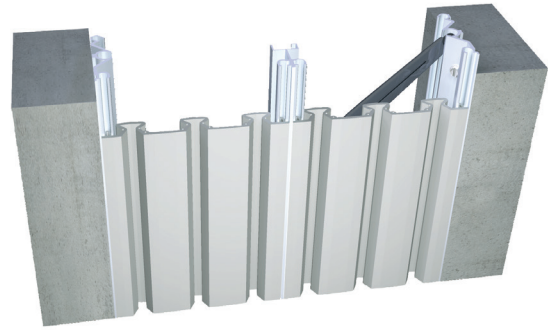

# 612 Series

A07 - Wall to Wall or Ceiling to Ceiling

A09 - Wall to Corner or Wall to Ceiling

**Movement Rating ± 50%**

Product Guide

Seismic

Exterior

Interior

Fire Rated Option

Vapor Barrier Option

- ▶ Interior system application
- ▶ Flush mount interior and exterior systems reduce sightline
- ▶ Santoprene® seals - Field heat weldable for weather tight transitions
- ▶ Standard seal colors: black, beige, gray, off white and bright white. Custom colors available upon request.
- ▶ System has centering bar for extra wide joints, eliminating the need for expensive pantograph
- ▶ May be installed to various substrates with mechanical anchors or epoxy adhesive

Application	System	W		H1		H2		S		B		Movement +/-			
		Joint Width		Frame Height 1		Height 2		Sightline		Blockout		Horizontal		Vertical	
		US	mm	US	mm	US	mm	US	mm	US	mm	US	mm	US	mm
Wall to Wall	612-A07-200	8"	200	3"	75	*	*	8"	200	*	*	4"	102	4"	102
	612-A07-250	10"	250	3"	75	*	*	10"	250	*	*	5"	127	5"	127
	612-A07-300	12"	300	3"	75	*	*	12"	300	*	*	6"	152	6"	152
	612-A07-450	18"	450	3"	75	*	*	18"	450	*	*	9"	229	9"	229
	612-A07-600	24"	600	3"	75	*	*	24"	600	*	*	12"	305	12"	305
Wall to Corner	612-A09-200	8"	200	3"	75	*	*	8"	200	*	*	4"	102	4"	102
	612-A09-250	10"	250	3"	75	*	*	10"	250	*	*	5"	127	5"	127
	612-A09-300	12"	300	3"	75	*	*	12"	300	*	*	6"	152	6"	152
	612-A09-450	18"	450	3"	75	*	*	18"	450	*	*	9"	229	9"	229
	612-A09-600	24"	600	3"	75	*	*	24"	600	*	*	12"	305	12"	305