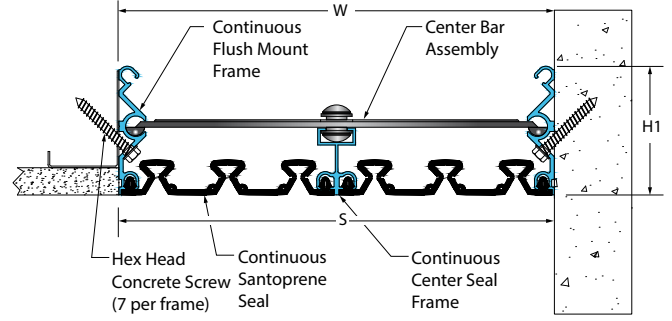

## Flush Mount Wall and Ceiling Systems

612-A07 Wall/Wall, Ceiling/Ceiling  
(8" (200mm) system shown)

612-A09 Wall/Corner, Wall/Ceiling  
(10" (250mm) system shown)