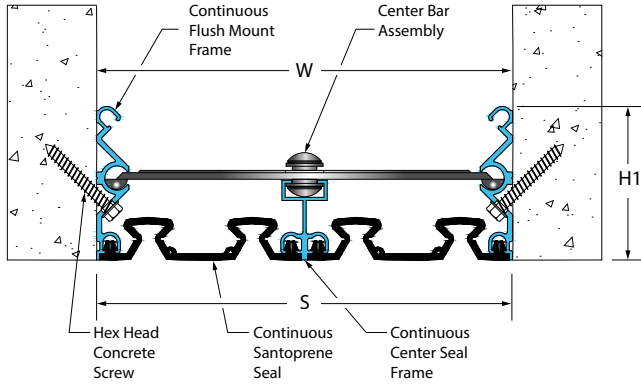

612 Series

Flush Mount Wall and Ceiling Systems

612-A07 Wall/Wall, Ceiling/Ceiling
(8" (200mm) system shown)