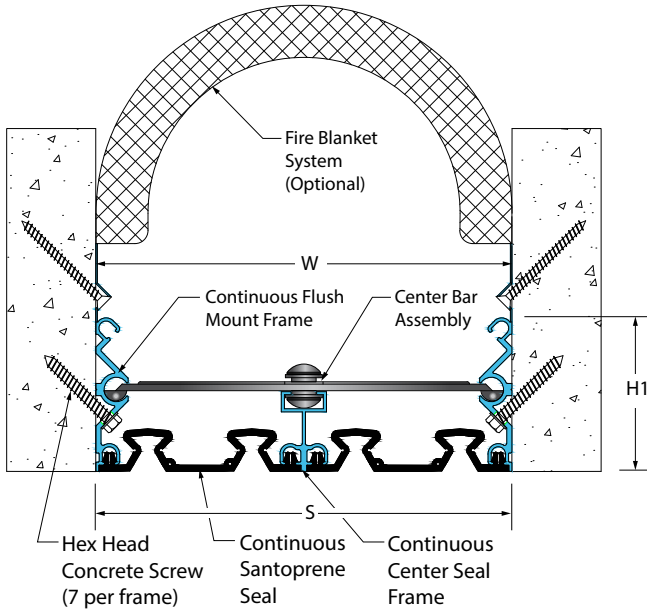

Fire Rated Option

Vapor Barrier Option

- ▶ Interior system application
- ▶ Flush mount interior and exterior systems reduce sightline
- ▶ Santoprene® seals - Field heat weldable for weather tight transitions
- ▶ Standard seal colors: black, beige, gray, off white and bright white. Custom colors available upon request.
- ▶ System has centering bar for extra wide joints, eliminating the need for expensive pantograph
- ▶ May be installed to various substrates with mechanical anchors or epoxy adhesive

## Flush Mount Wall and Ceiling Systems

612-A07 Wall/Wall, Ceiling/Ceiling  
(8" (200mm) system shown)

612-A09 Wall/Corner, Wall/Ceiling  
(10" (250mm) system shown)

# 612 Series Options

Fire Blanket System  
(8" (200mm) system shown)

EPDM Vapor Barrier System  
(12" (300mm) system shown)