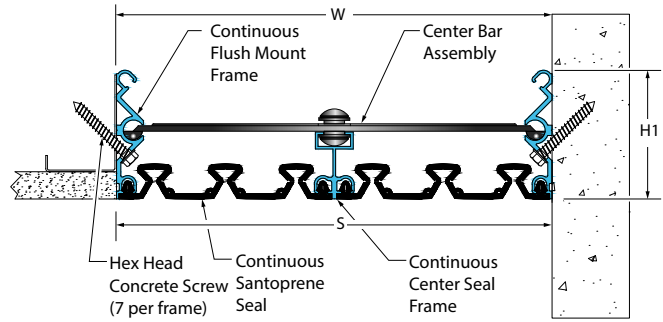

| Application | System | W | | H1 | | H2 | | S | | B | | Movement +/- | | | |
|----------------|-------------|-------------|-----|----------------|----|----------|----|-----------|-----|----------|----|--------------|-----|----------|-----|
| | | Joint Width | | Frame Height 1 | | Height 2 | | Sightline | | Blockout | | Horizontal | | Vertical | |
| | | US | mm | US | mm | US | mm | US | mm | US | mm | US | mm | US | mm |
| Wall to Wall | 612-A07-200 | 8" | 200 | 3" | 75 | * | * | 8" | 200 | * | * | 4" | 102 | 4" | 102 |
| | 612-A07-250 | 10" | 250 | 3" | 75 | * | * | 10" | 250 | * | * | 5" | 127 | 5" | 127 |
| | 612-A07-300 | 12" | 300 | 3" | 75 | * | * | 12" | 300 | * | * | 6" | 152 | 6" | 152 |
| | 612-A07-450 | 18" | 450 | 3" | 75 | * | * | 18" | 450 | * | * | 9" | 229 | 9" | 229 |
| | 612-A07-600 | 24" | 600 | 3" | 75 | * | * | 24" | 600 | * | * | 12" | 305 | 12" | 305 |
| Wall to Corner | 612-A09-200 | 8" | 200 | 3" | 75 | * | * | 8" | 200 | * | * | 4" | 102 | 4" | 102 |
| | 612-A09-250 | 10" | 250 | 3" | 75 | * | * | 10" | 250 | * | * | 5" | 127 | 5" | 127 |
| | 612-A09-300 | 12" | 300 | 3" | 75 | * | * | 12" | 300 | * | * | 6" | 152 | 6" | 152 |
| | 612-A09-450 | 18" | 450 | 3" | 75 | * | * | 18" | 450 | * | * | 9" | 229 | 9" | 229 |
| | 612-A09-600 | 24" | 600 | 3" | 75 | * | * | 24" | 600 | * | * | 12" | 305 | 12" | 305 |

IPC.1199/REV.9

612 Series

Flush Mount Wall and Ceiling Systems

612-A07 Wall/Wall, Ceiling/Ceiling
(8" (200mm) system shown)

612-A09 Wall/Corner, Wall/Ceiling
(10" (250mm) system shown)

612 Series Options

Fire Blanket System
(8" (200mm) system shown)

EPDM Vapor Barrier System
(12" (300mm) system shown)