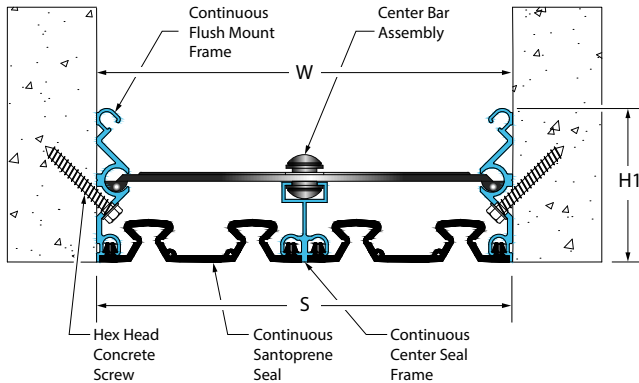

612 Series

Flush Mount Wall and Ceiling Systems

612-A07 Wall/Wall, Ceiling/Ceiling
(8" (200mm) system shown)