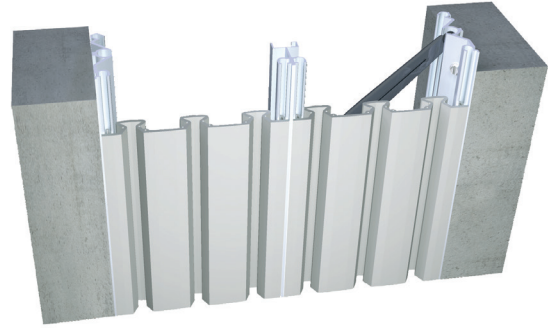

612 Series

A07 - Wall to Wall or Ceiling to Ceiling

A09 - Wall to Corner or Wall to Ceiling

Movement Rating ± 50%

Product Guide

Seismic

Exterior

Interior

Fire Rated
Option

Vapor Barrier
Option

- ▶ Interior system application
- ▶ Flush mount interior and exterior systems reduce sightline
- ▶ Santoprene® seals - Field heat weldable for weather tight transitions
- ▶ Standard seal colors: black, beige, gray, off white and bright white. Custom colors available upon request.
- ▶ System has centering bar for extra wide joints, eliminating the need for expensive pantograph
- ▶ May be installed to various substrates with mechanical anchors or epoxy adhesive