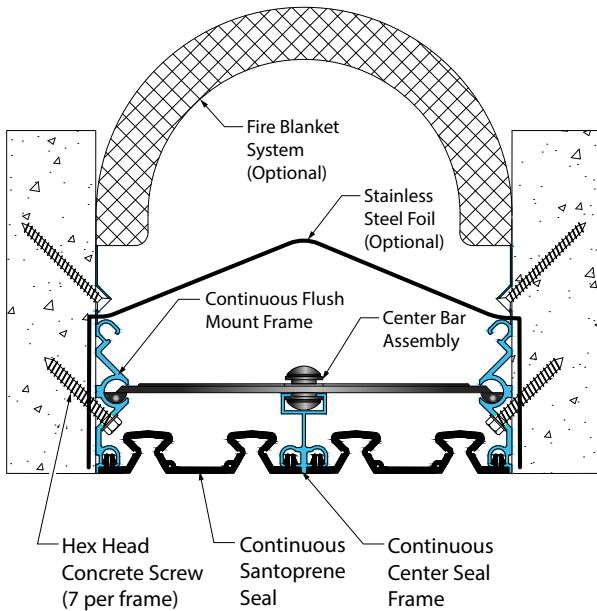

Fire Rated
Option

Vapor Barrier
Option

- ▶ Interior system application
- ▶ Flush mount interior and exterior systems reduce sightline
- ▶ Santoprene® seals - Field heat weldable for weather tight transitions
- ▶ Standard seal colors: black, beige, gray, off white and bright white. Custom colors available upon request.
- ▶ System has centering bar for extra wide joints, eliminating the need for expensive pantograph
- ▶ May be installed to various substrates with mechanical anchors or epoxy adhesive

IPC.1199/REV.9

612 Series

Flush Mount Wall and Ceiling Systems

612-A07 Wall/Wall, Ceiling/Ceiling
(8" (200mm) system shown)

612-A09 Wall/Corner, Wall/Ceiling
(10" (250mm) system shown)

612 Series Options

Fire Blanket System
(8" (200mm) system shown)

EPDM Vapor Barrier System
(12" (300mm) system shown)