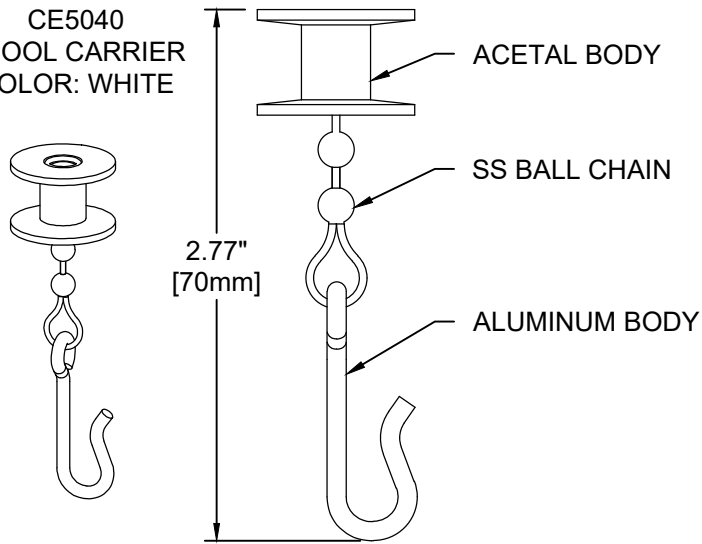

CE5040  
SPOOL CARRIER  
COLOR: WHITE

CE6030  
SPOOL CARRIER  
COLOR: WHITE

CE5038  
BALL & CHAIN CARRIER  
COLOR: WHITE

CE6026  
POP-OUT CARRIER  
COLOR: WHITE

FINISH: N/A

PROJECT:

CUSTOMER:

LOCATION: