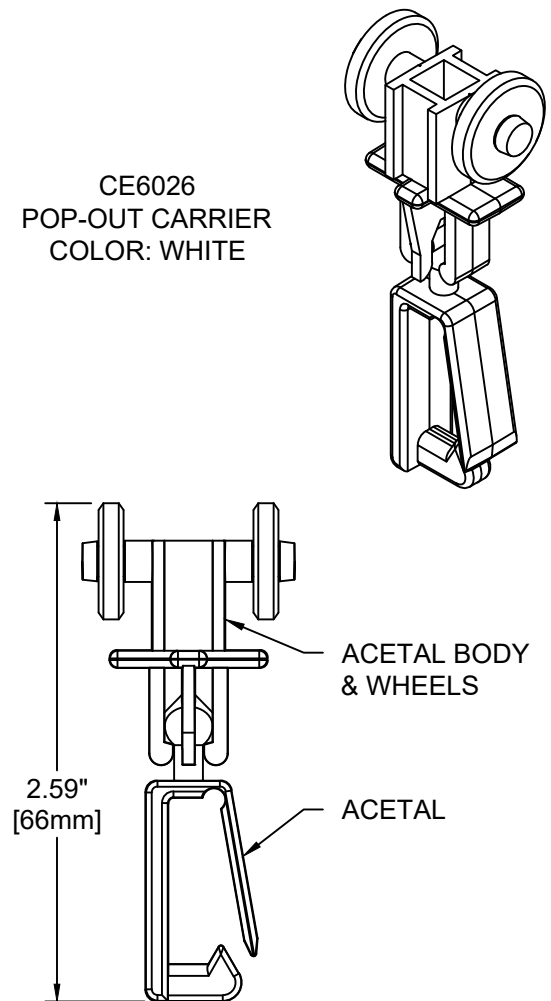

CE5040  
SPOOL CARRIER  
COLOR: WHITE

CE6030  
SPOOL CARRIER  
COLOR: WHITE

CE5038  
BALL & CHAIN CARRIER  
COLOR: WHITE

CE6026  
POP-OUT CARRIER  
COLOR: WHITE

FINISH: N/A

PROJECT:

CUSTOMER:

LOCATION: