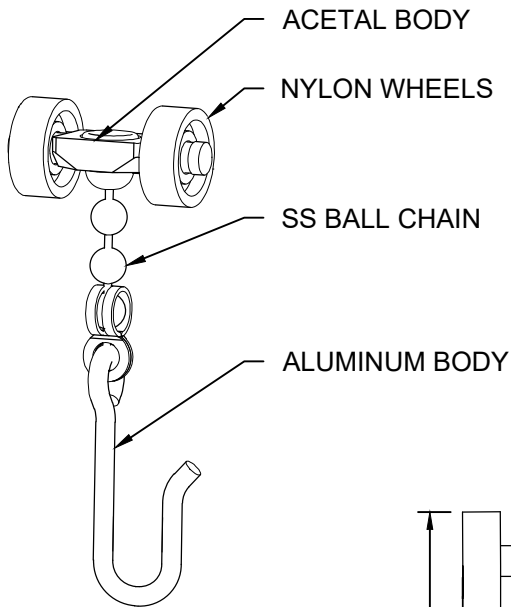

CE5040  
SPOOL CARRIER  
COLOR: WHITE

CE6030  
SPOOL CARRIER  
COLOR: WHITE

CE5038  
BALL & CHAIN CARRIER  
COLOR: WHITE

CE6026  
POP-OUT CARRIER  
COLOR: WHITE

FINISH: N/A

PROJECT:

CUSTOMER:

LOCATION: