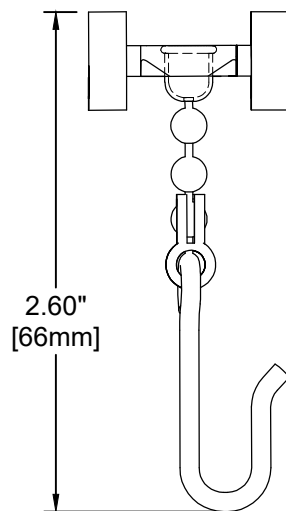

CE5040  
SPOOL CARRIER  
COLOR: WHITE

CE6030  
SPOOL CARRIER  
COLOR: WHITE

CE5038  
BALL & CHAIN CARRIER  
COLOR: WHITE

CE6026  
POP-OUT CARRIER  
COLOR: WHITE

FINISH: N/A

PROJECT:

CUSTOMER:

LOCATION: