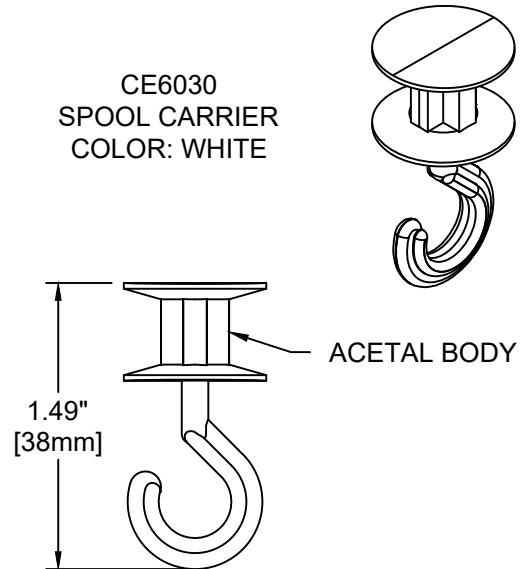

CE5040  
SPOOL CARRIER  
COLOR: WHITE

CE6030  
SPOOL CARRIER  
COLOR: WHITE

CE5038  
BALL & CHAIN CARRIER  
COLOR: WHITE

CE6026  
POP-OUT CARRIER  
COLOR: WHITE

FINISH: N/A

PROJECT:

CUSTOMER:

LOCATION: