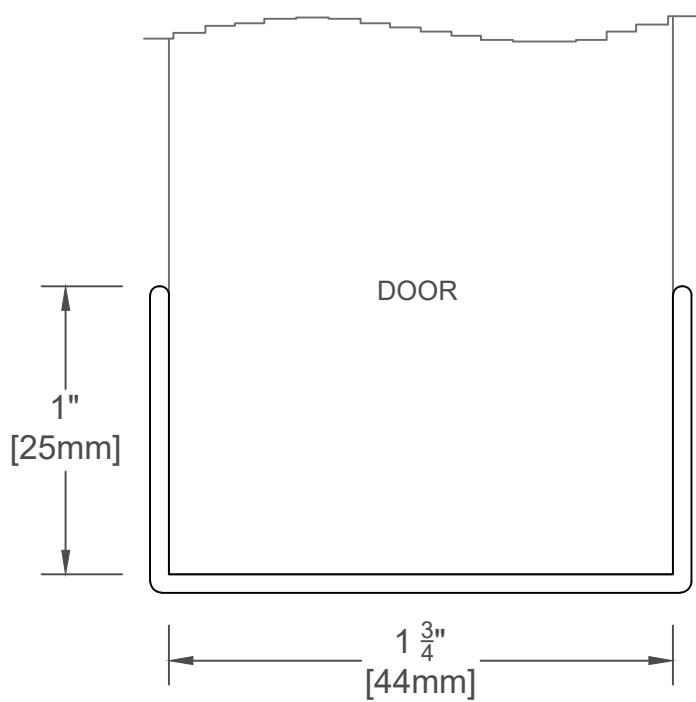

MODEL 415
.040" [1mm] THICK

MODEL 416
.065" [1.7mm] THICK

PROJECT:	PALLADIUM® RIGID VINYL DOOR EDGE PROTECTORS	DATE:	12/15/98	inpro. For More Information Visit: Inprocorp.com
CUSTOMER:		SCALE:	1:1	
LOCATION:		DOC:	CADIPC.105/R2	