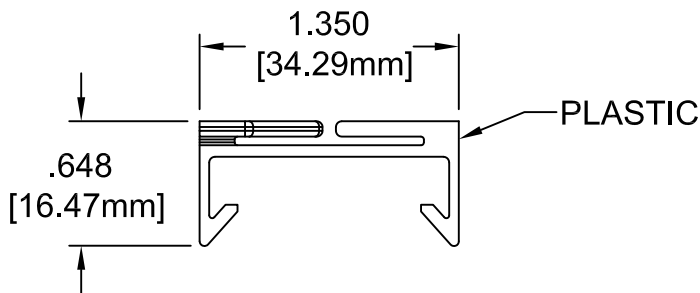

CE9271
 TEGULAR GRID CLIP
 COLOR: WHITE

CE9273
 TEGULAR SWIVEL CLIP
 COLOR: WHITE

CE9270
 FLUSH GRID CLIP
 COLOR: WHITE

CE9272
 FLUSH SWIVEL CLIP
 COLOR: WHITE