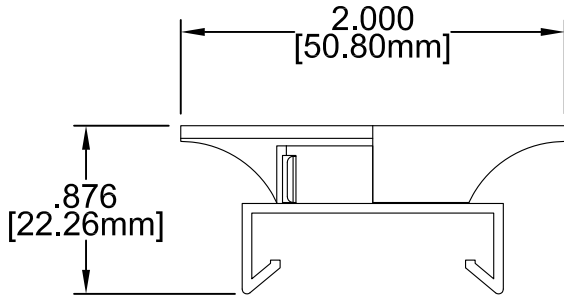

CE9271
 TEGULAR GRID CLIP
 COLOR: WHITE

CE9273
 TEGULAR SWIVEL CLIP
 COLOR: WHITE

CE9270
 FLUSH GRID CLIP
 COLOR: WHITE

CE9272
 FLUSH SWIVEL CLIP
 COLOR: WHITE