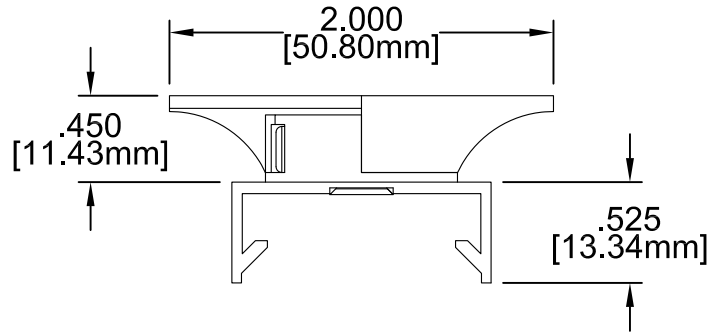

CE9271
 TEGULAR GRID CLIP
 COLOR: WHITE

CE9273
 TEGULAR SWIVEL CLIP
 COLOR: WHITE

CE9270
 FLUSH GRID CLIP
 COLOR: WHITE

CE9272
 FLUSH SWIVEL CLIP
 COLOR: WHITE