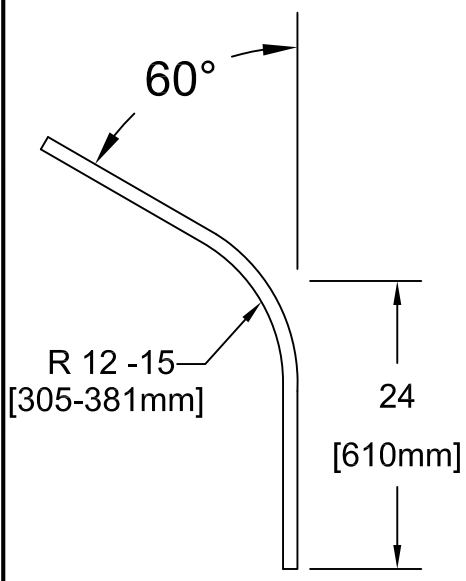

CE50xx-xx  
 TRACK  
 COLOR: WHITE OR CLEAR ANODIZED

**CLICKEZE®**  
 PRIVACY SYSTEMS

DATE: 09/06/13  
 SCALE: 1:1  
 DOC.CADCZ.021/rev2

Optitrac®  
 Cubicle Curtain Track  
 Bends

**inpro®**