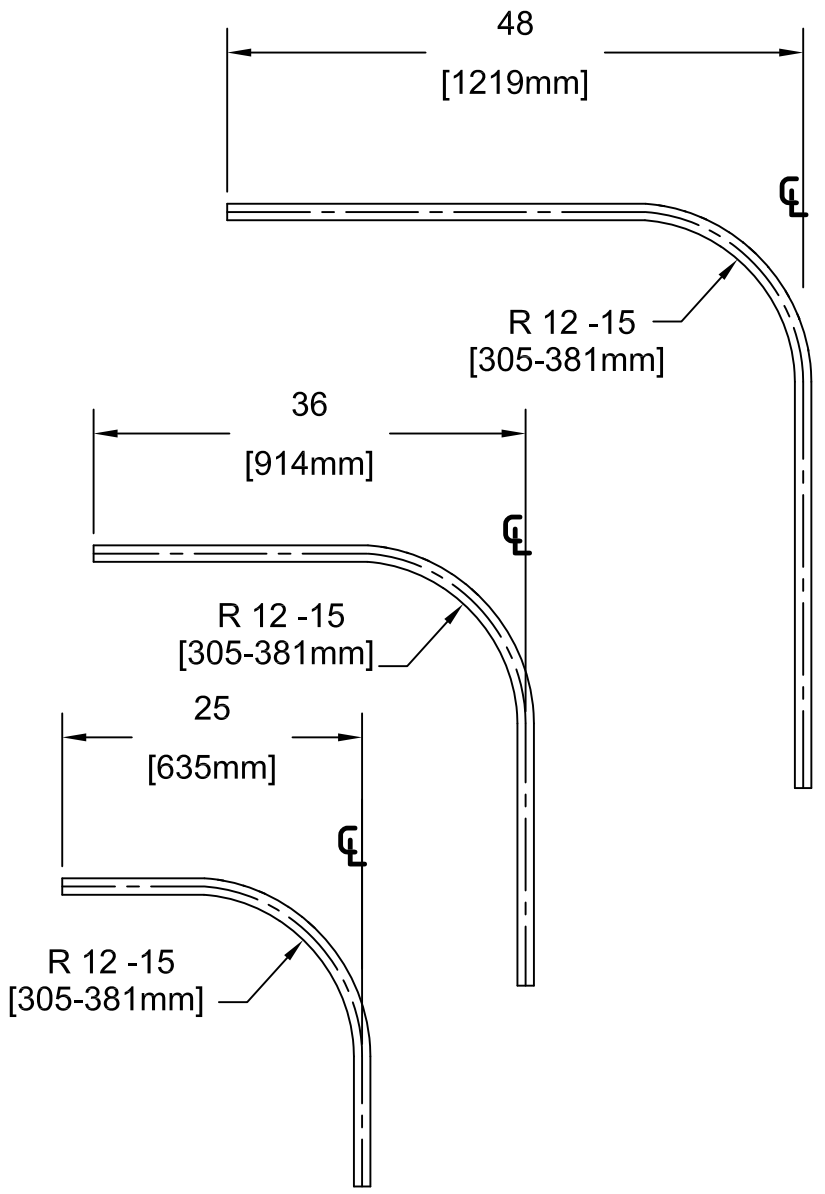

CE50xx-xx  
 TRACK  
 COLOR: WHITE OR CLEAR ANODIZED

**CLICKEZE®**  
 PRIVACY SYSTEMS

DATE: 09/06/13  
 SCALE: 1:1  
 DOC.CADCZ.021/rev2

Optitrac®  
 Cubicle Curtain Track  
 Bends

**inpro®**