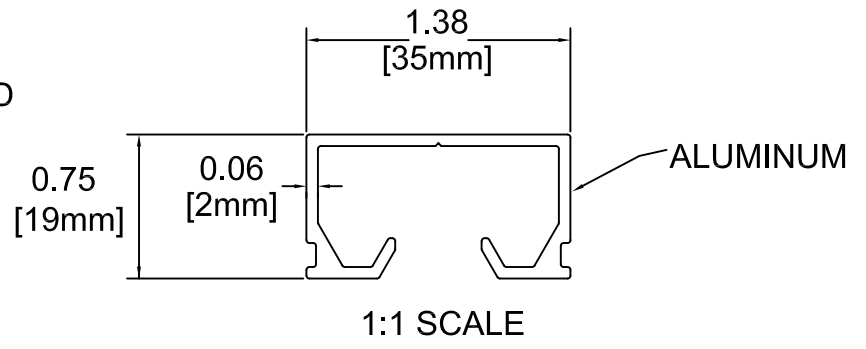

CE50xx-xx  
 TRACK  
 COLOR: WHITE OR CLEAR ANODIZED

**CLICKEZE®**  
 PRIVACY SYSTEMS

DATE: 09/06/13  
 SCALE: 1:1  
 DOC.CADCZ.021/rev2

Optitrac®  
 Cubicle Curtain Track  
 Bends

**inpro®**