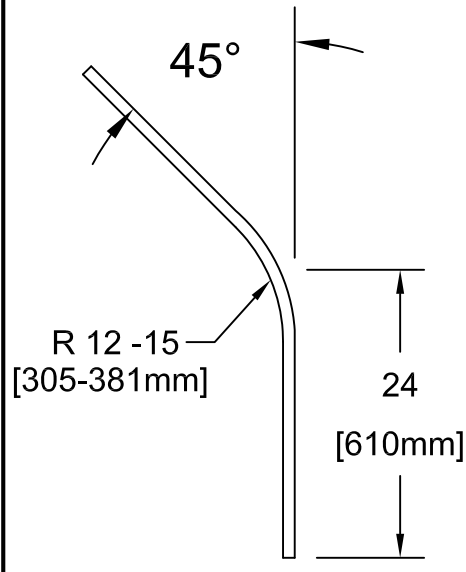

CE50xx-xx  
 TRACK  
 COLOR: WHITE OR CLEAR ANODIZED

**CLICKEZE®**  
 PRIVACY SYSTEMS

DATE: 09/06/13  
 SCALE: 1:1  
 DOC.CADCZ.021/rev2

Optitrac®  
 Cubicle Curtain Track  
 Bends

**inpro®**