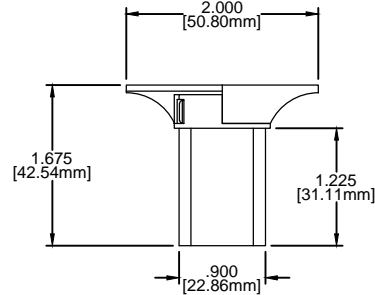

CE9275 (AN) ULTRA CUBE ®  
 TEGULAR SUSPENDED  
 COLOR: WHITE

CE5275 (AN) OPTITRAC ®  
 TEGULAR SUSPENDED  
 COLOR: WHITE

CE9274 (AN) ULTRA CUBE ®  
 FLUSH SUSPENDED  
 COLOR: WHITE

CE5274 (AN) OPTITRAC ®  
 FLUSH SUSPENDED  
 COLOR: WHITE