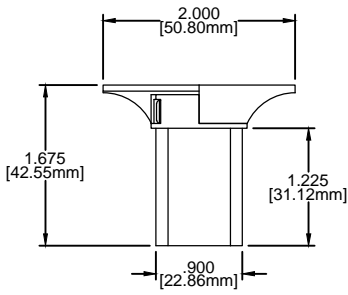

CE9275 (AN) ULTRA CUBE ®  
 TEGULAR SUSPENDED  
 COLOR: WHITE

CE5275 (AN) OPTITRAC ®  
 TEGULAR SUSPENDED  
 COLOR: WHITE

CE9274 (AN) ULTRA CUBE ®  
 FLUSH SUSPENDED  
 COLOR: WHITE

CE5274 (AN) OPTITRAC ®  
 FLUSH SUSPENDED  
 COLOR: WHITE