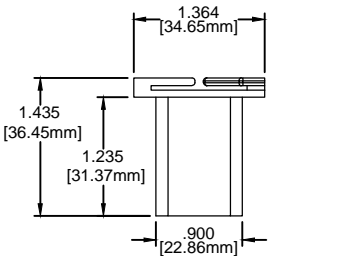

CE9275 (AN) ULTRA CUBE ®  
 TEGULAR SUSPENDED  
 COLOR: WHITE

CE5275 (AN) OPTITRAC ®  
 TEGULAR SUSPENDED  
 COLOR: WHITE

CE9274 (AN) ULTRA CUBE ®  
 FLUSH SUSPENDED  
 COLOR: WHITE

CE5274 (AN) OPTITRAC ®  
 FLUSH SUSPENDED  
 COLOR: WHITE