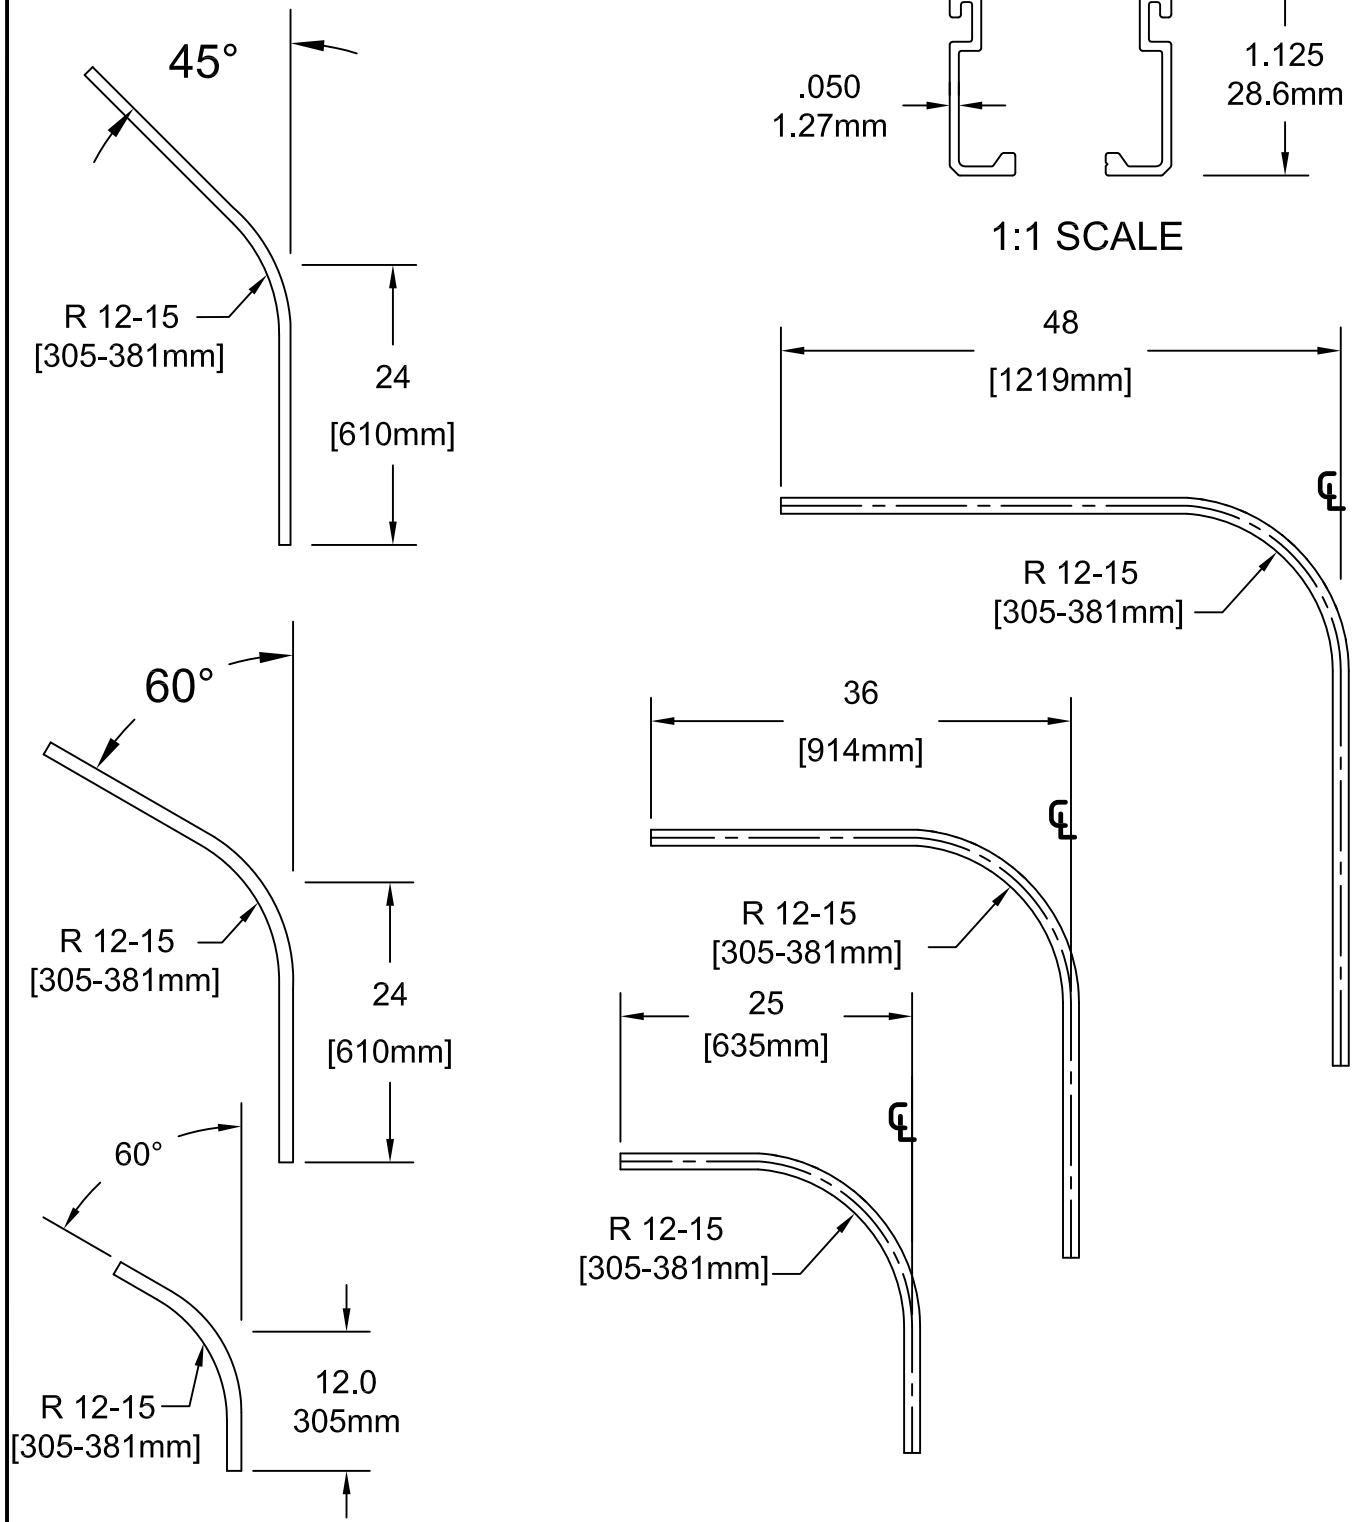

CE80xx-xx
 TRACK
 COLOR: WHITE OR CLEAR ANODIZED

CLICKEZE®
 PRIVACY SYSTEMS

DATE: 06/22/17
 SCALE: 1:1
 DOC.CADCZ.061/rev2

Ultracube®
 Cubicle Curtain Track
 Bends

inpro.