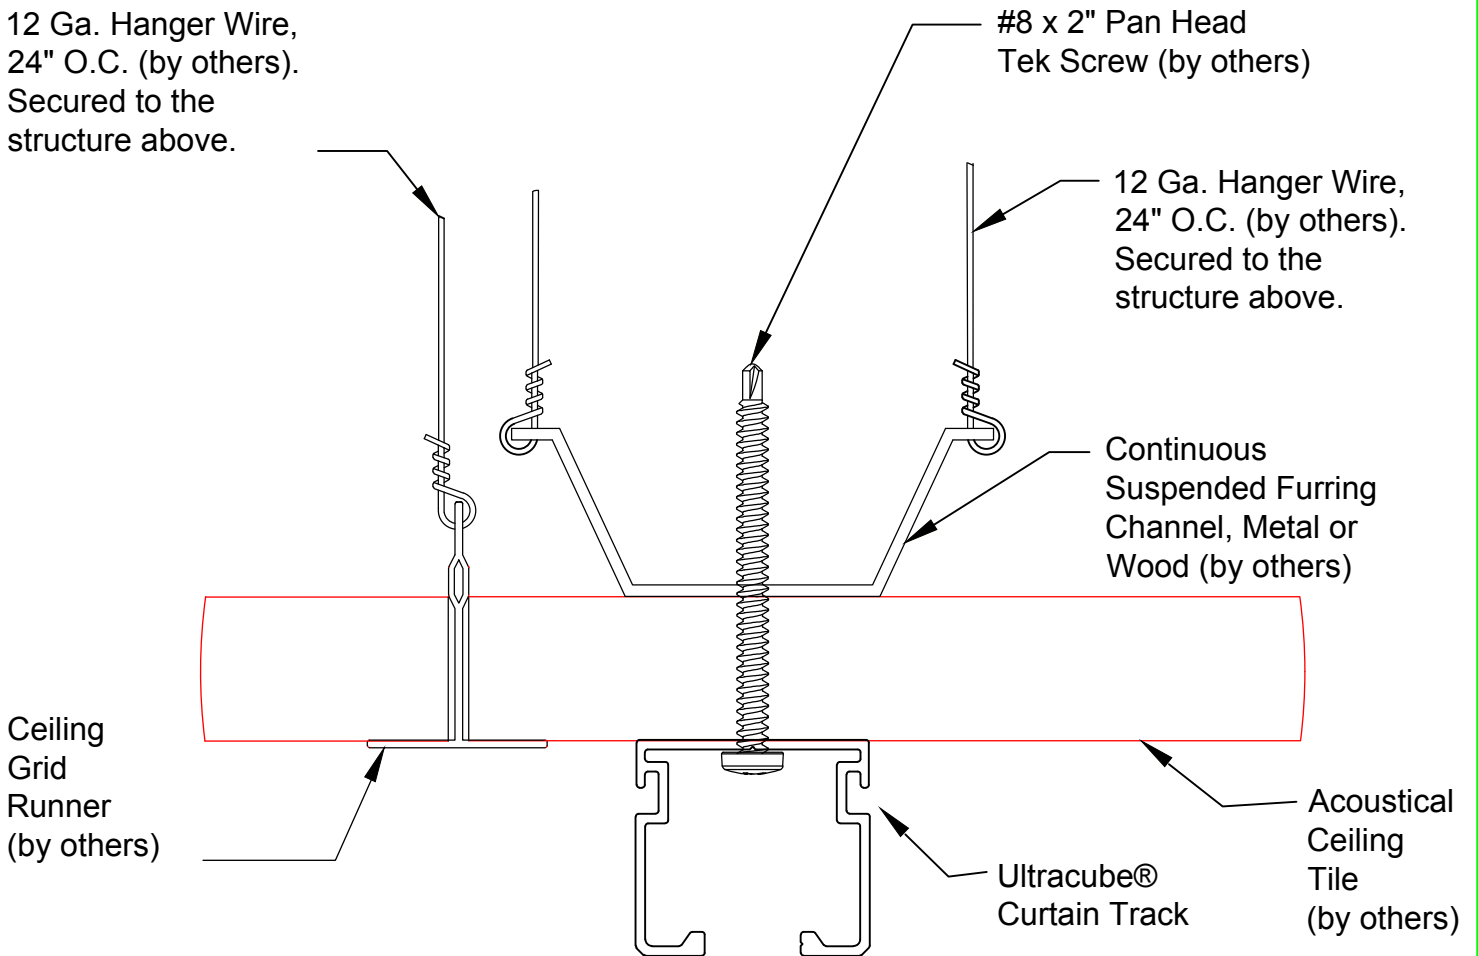

## Drywall Ceiling and Toggle Wings

12 Ga. Hanger Wire, 24" O.C. (by others). Secured to the structure above.

## Acoustical Ceiling Tile, with Backer

**CLICKEZE**  
PRIVACY SYSTEMS

DATE: 05/28/2015  
SCALE 1:1  
DOC. CAD CZ.045/rev 1

Ultracube®  
Cubicle Track Mounting  
Details

**inpro.**