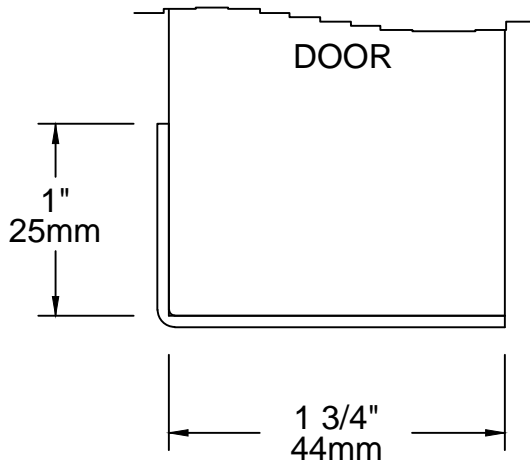

#190
ADHESIVE MOUNT
TYPE 430, 16 GAUGE

#190
SCREW MOUNT
TYPE 430, 16 GAUGE

#290
ADHESIVE & SCREW-ON
TYPE 430, 16 GAUGE