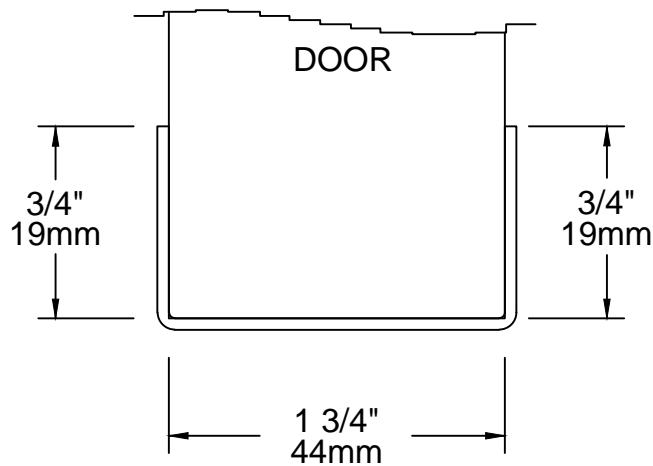

#190
ADHESIVE MOUNT
TYPE 430, 16 GAUGE

#190
SCREW MOUNT
TYPE 430, 16 GAUGE

#290
ADHESIVE & SCREW-ON
TYPE 430, 16 GAUGE