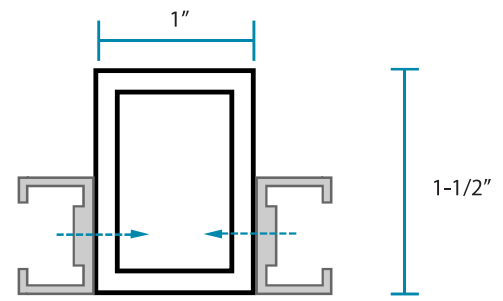

STANDARD MULLION SIZES WITH TYPICAL GUIDE TRACK PLACEMENT (CUSTOM SIZES AVAILABLE PER PROJECT REQ.)

"H" MULLION
CWM-0001

FLOATER MULLION
CWM-0003
(INSIDE MOUNT ONLY)

"L" MULLION LEG IN
CWM-0002
(SSB & SB5A-RD BOXES ONLY)

"L" MULLION LEG OUT
CWM-0002

FLANGE MULLION
CWM-0009
(SHOWN W/ FLOATER)

PRIVACY "L" MULLION
CWM-0010

PROJECT:	WEBBLOK - MULLION PLAN VIEW	DATE: 10/19/2016
CUSTOMER:		SCALE: NTS
LOCATION:		DOC: CADCZ.050/R3