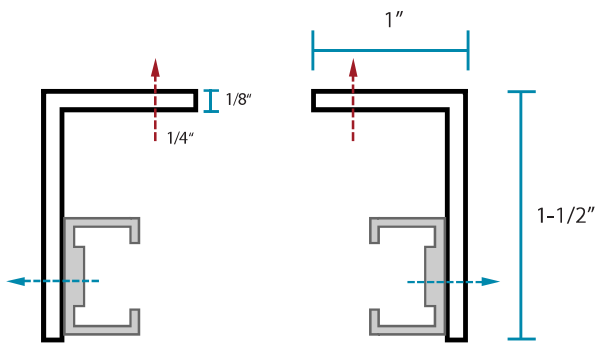

STANDARD MULLION SIZES WITH TYPICAL GUIDE TRACK PLACEMENT (CUSTOM SIZES AVAILABLE PER PROJECT REQ.)

"H" MULLION
CWM-0001

FLOATER MULLION
CWM-0003
(INSIDE MOUNT ONLY)

"L" MULLION LEG IN
CWM-0002
(SSB & SB5A-RD BOXES ONLY)

"L" MULLION LEG OUT
CWM-0002

FLANGE MULLION
CWM-0009
(SHOWN W/ FLOATER)

PRIVACY "L" MULLION
CWM-0010

PROJECT:	WEBBLOK - MULLION PLAN VIEW	DATE: 10/19/2016
CUSTOMER:		SCALE: NTS
LOCATION:		DOC: CADCZ.050/R3