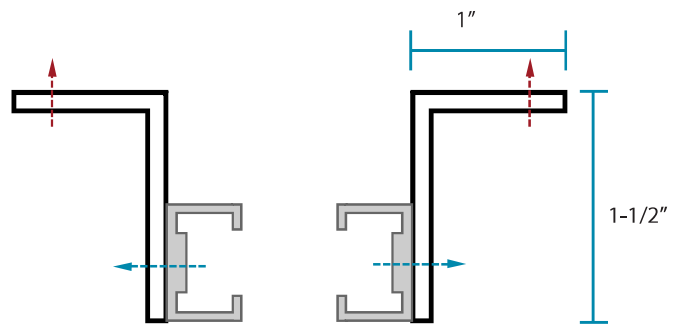

STANDARD MULLION SIZES WITH TYPICAL GUIDE TRACK PLACEMENT (CUSTOM SIZES AVAILABLE PER PROJECT REQ.)

"H" MULLION
CWM-0001

FLOATER MULLION
CWM-0003
(INSIDE MOUNT ONLY)

"L" MULLION LEG IN
CWM-0002
(SSB & SB5A-RD BOXES ONLY)

"L" MULLION LEG OUT
CWM-0002

FLANGE MULLION
CWM-0009
(SHOWN W/ FLOATER)

PRIVACY "L" MULLION
CWM-0010

PROJECT:	WEBBLOK - MULLION PLAN VIEW	DATE: 10/19/2016
CUSTOMER:		SCALE: NTS
LOCATION:		DOC: CADCZ.050/R3