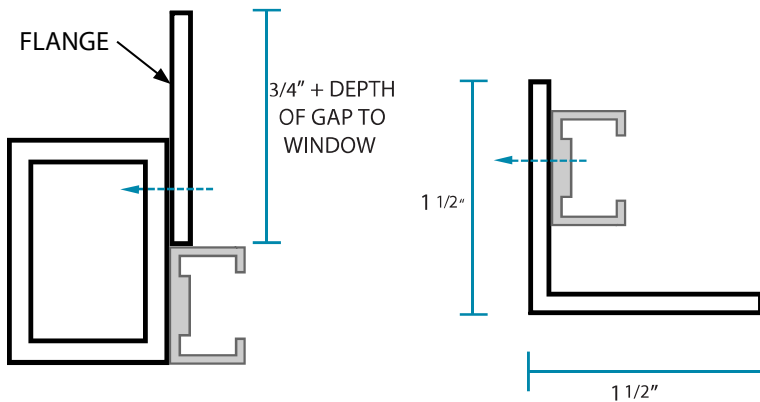

STANDARD MULLION SIZES WITH TYPICAL GUIDE TRACK PLACEMENT (CUSTOM SIZES AVAILABLE PER PROJECT REQ.)

"H" MULLION
CWM-0001

FLOATER MULLION
CWM-0003
(INSIDE MOUNT ONLY)

"L" MULLION LEG IN
CWM-0002
(SSB & SB5A-RD BOXES ONLY)

"L" MULLION LEG OUT
CWM-0002

FLANGE MULLION
CWM-0009
(SHOWN W/ FLOATER)

PRIVACY "L" MULLION
CWM-0010

PROJECT:	WEBBLOK - MULLION PLAN VIEW	DATE: 10/19/2016
CUSTOMER:		SCALE: NTS
LOCATION:		DOC: CADCZ.050/R3