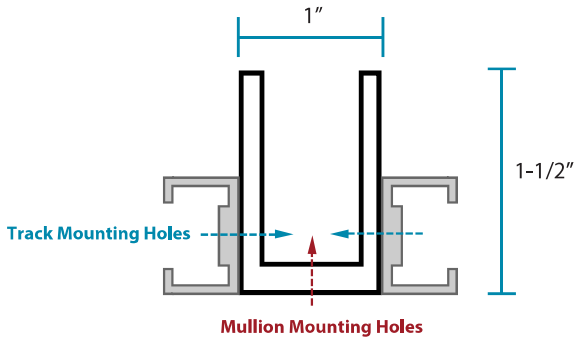

STANDARD MULLION SIZES WITH TYPICAL GUIDE TRACK PLACEMENT (CUSTOM SIZES AVAILABLE PER PROJECT REQ.)

"H" MULLION
CWM-0001

FLOATER MULLION
CWM-0003
(INSIDE MOUNT ONLY)

"L" MULLION LEG IN
CWM-0002
(SSB & SB5A-RD BOXES ONLY)

"L" MULLION LEG OUT
CWM-0002

FLANGE MULLION
CWM-0009
(SHOWN W/ FLOATER)

PRIVACY "L" MULLION
CWM-0010

PROJECT:	WEBBLOK - MULLION PLAN VIEW	DATE: 10/19/2016
CUSTOMER:		SCALE: NTS
LOCATION:		DOC: CADCZ.050/R3