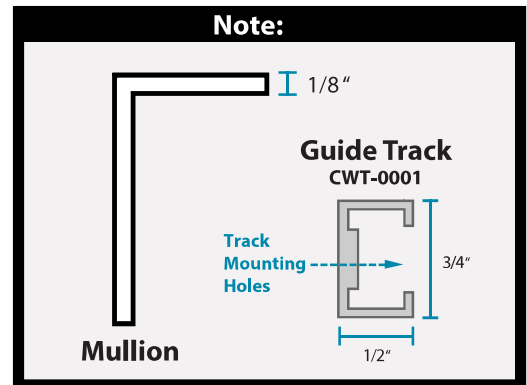

STANDARD MULLION SIZES WITH TYPICAL GUIDE TRACK PLACEMENT (CUSTOM SIZES AVAILABLE PER PROJECT REQ.)

"H" MULLION
CWM-0001

FLOATER MULLION
CWM-0003
(INSIDE MOUNT ONLY)

"L" MULLION LEG IN
CWM-0002
(SSB & SB5A-RD BOXES ONLY)

"L" MULLION LEG OUT
CWM-0002

FLANGE MULLION
CWM-0009
(SHOWN W/ FLOATER)

PRIVACY "L" MULLION
CWM-0010

PROJECT:	WEBBLOK - MULLION PLAN VIEW	DATE: 10/19/2016
CUSTOMER:		SCALE: NTS
LOCATION:		DOC: CADCZ.050/R3