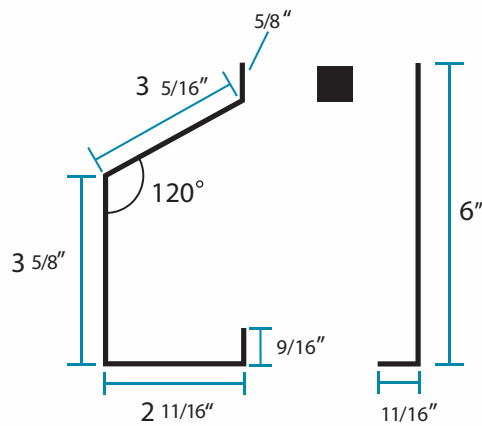

Left Bracket Plate

Right Bracket Plate

Security Box

Back Plate

5/8" x 5/8"

Wood Top Lip Support

Security Box to be 24 gauge galvanized steel unless specified. Standard powder-coat of security box and back plate available in white, off-white, beige or bronze. Additional powder-coat colors available, charges may apply.

Industry standard 1/4" space between fabric and track required for proper operation. Privacy mullion quoted upon request.