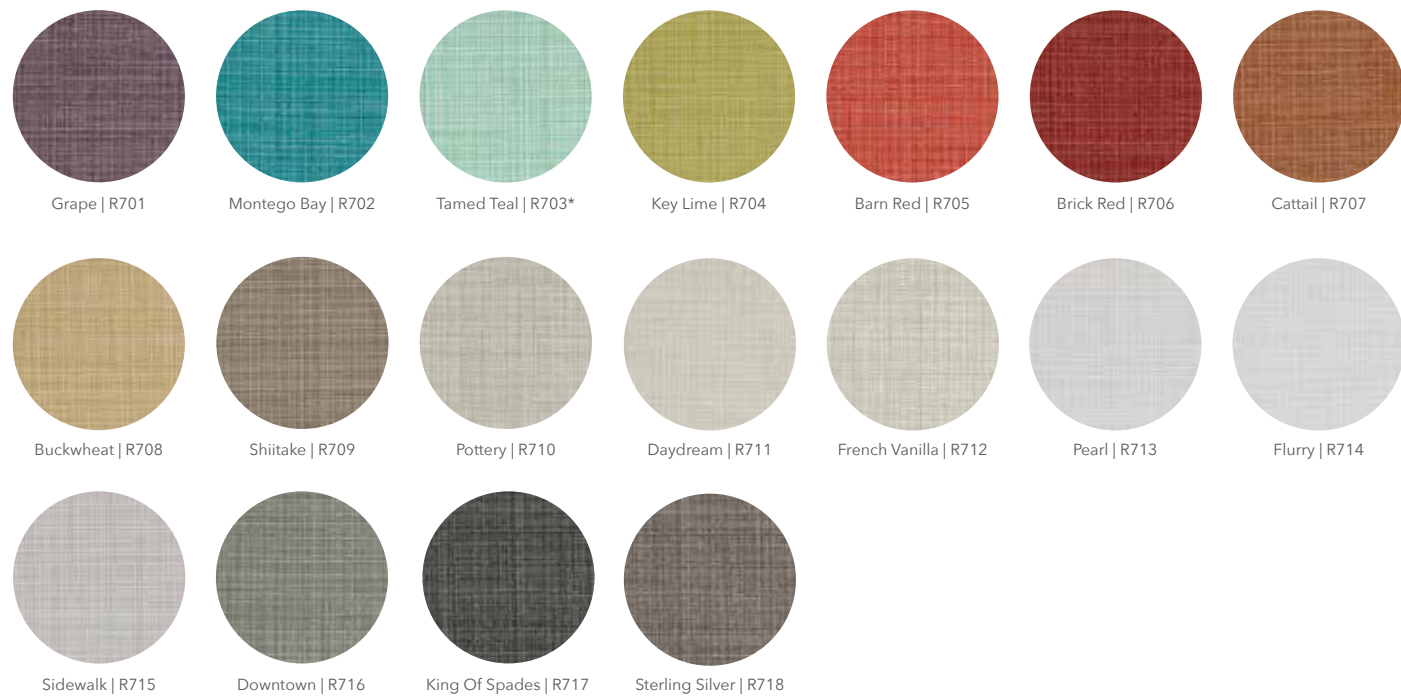

*Not available in Type II wallcovering.
For a more accurate color representation, please request a sample from your Inpro Representative.

Scenic

Urban stone with small particles

For a more accurate color representation, please request a sample from your Inpro Representative.

Scree

Organic and textural wickerwork

For a more accurate color representation, please request a sample from your Inpro Representative.

Sketch

Classic linen texture

Spark

Speckled color with woven metallic

*Not available in Type II wallcovering.

For a more accurate color representation, please request a sample from your Inpro Representative.

*Not available in Type II wallcovering.

For a more accurate color representation, please request a sample from your Inpro Representative.

For a more accurate color representation, please request a sample from your Inpro Representative.

Wayfare

Classic linen texture

Crescent Moon | R1002 Argent Moon | R1019 Esker Gray | R1025 Summer Sheen | R1020 Lakeview Drive | R1026 Bayside Breeze | R1009 Riverstone | R1001 Dusty Gray | R1003
Urban Drive | R1000 Cliff Stone | R1021 Dragonfly | R1014* Pitch Black | R1006 Asher Gray | R1005 Stratosphere | R1004 Go Greige | R1024 Brilliant Green | R1016*
Misty Morning | R1008 Moonstone | R1012* Epilogue | R1010 Cordial Red | R1029 Mineral Mauve | R1030 Charisma | R1031 Driftwood | R1032 Sandy Beach | R1033
Café au Lait | R1034 Sea Water | R1035