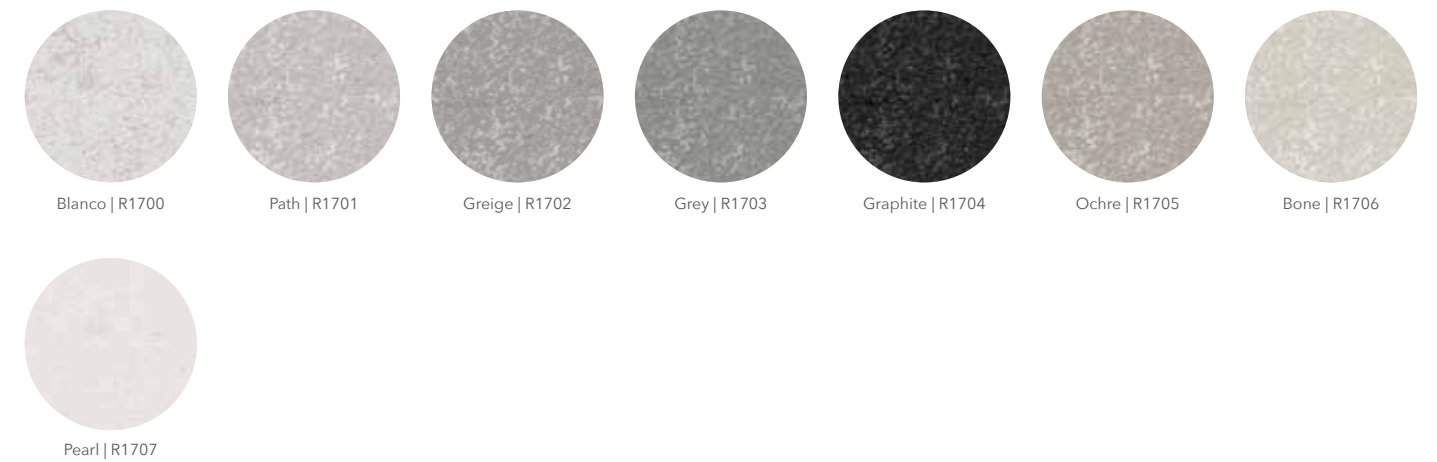

*Not available in Type II wallcovering.
For a more accurate color representation, please request a sample from your Inpro Representative.

Scenic

Urban stone with small particles

For a more accurate color representation, please request a sample from your Inpro Representative.

Scree

Organic and textural wickerwork

For a more accurate color representation, please request a sample from your Inpro Representative.

Sketch

Classic linen texture

Spark

Speckled color with woven metallic

*Not available in Type II wallcovering.