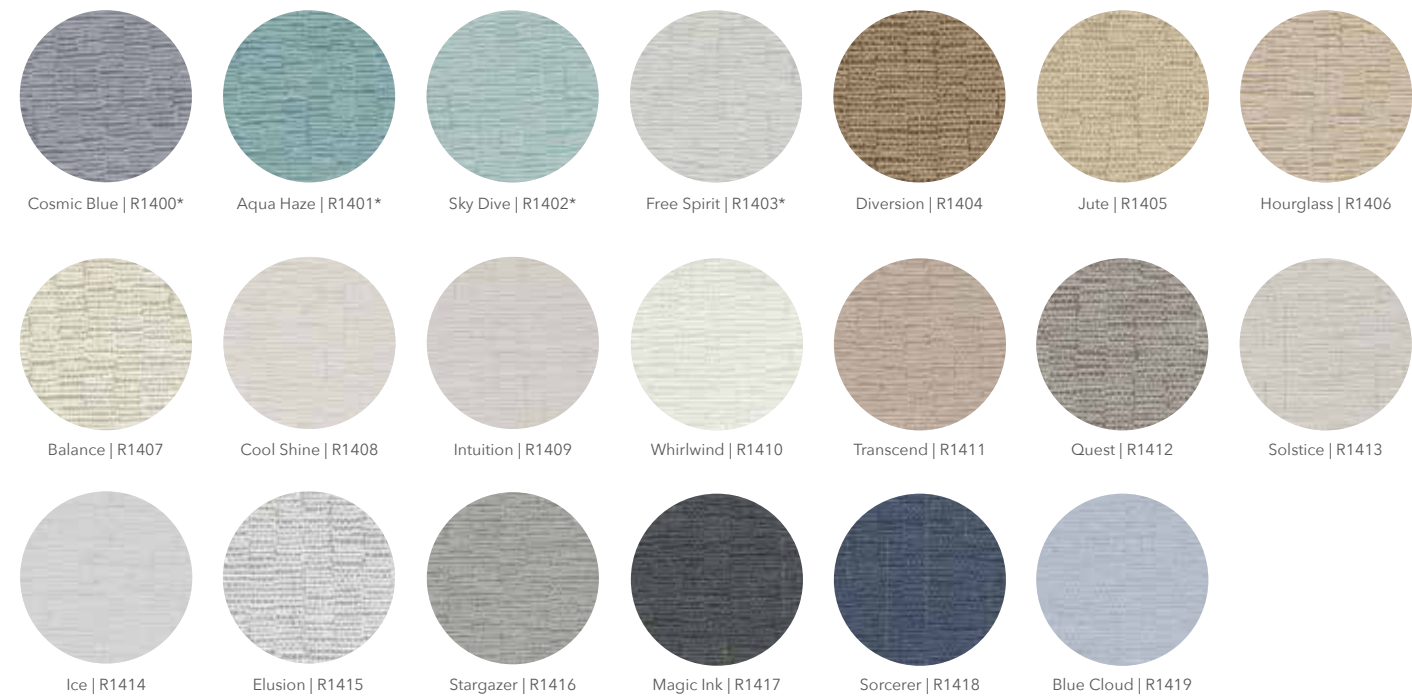

Dash

Small horizontal lines

*Not available in Type II wallcovering.

For a more accurate color representation, please request a sample from your Inpro Representative.