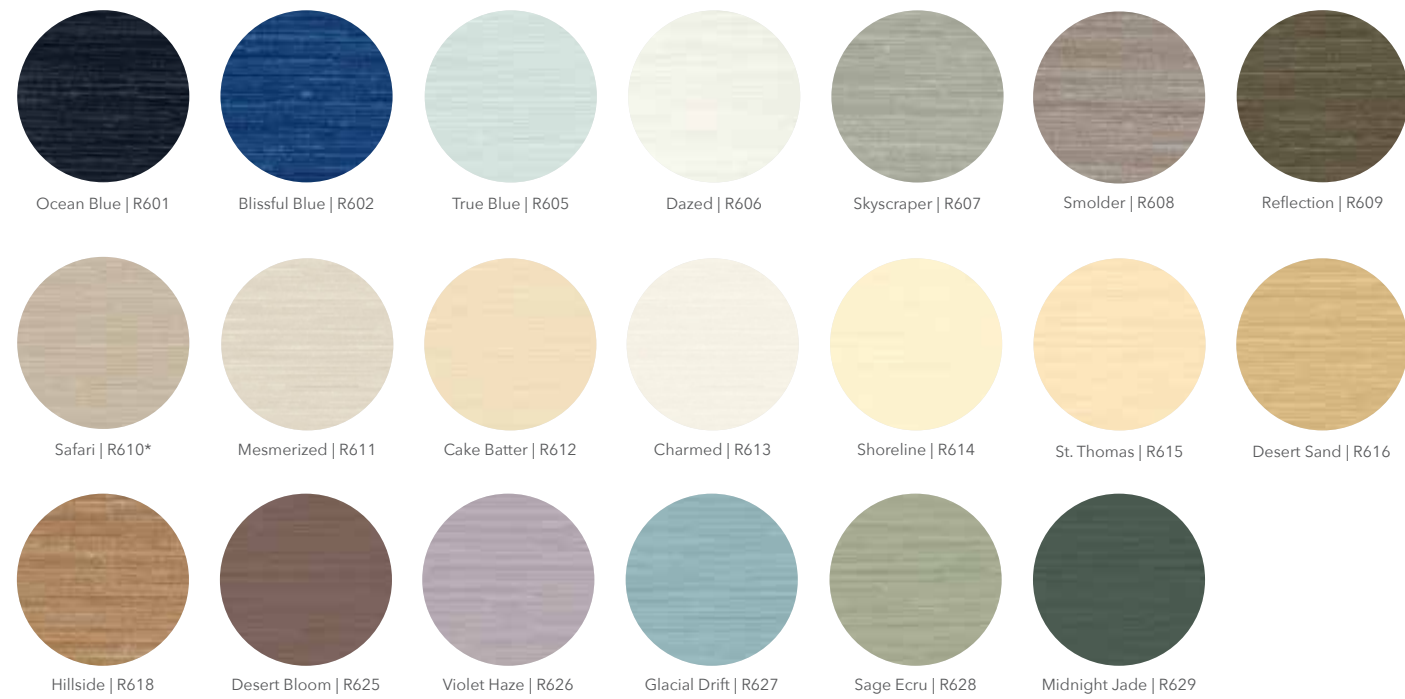

Tempo

Delicate horizontal elements

*Not available in Type II wallcovering.

For a more accurate color representation, please request a sample from your Inpro Representative.