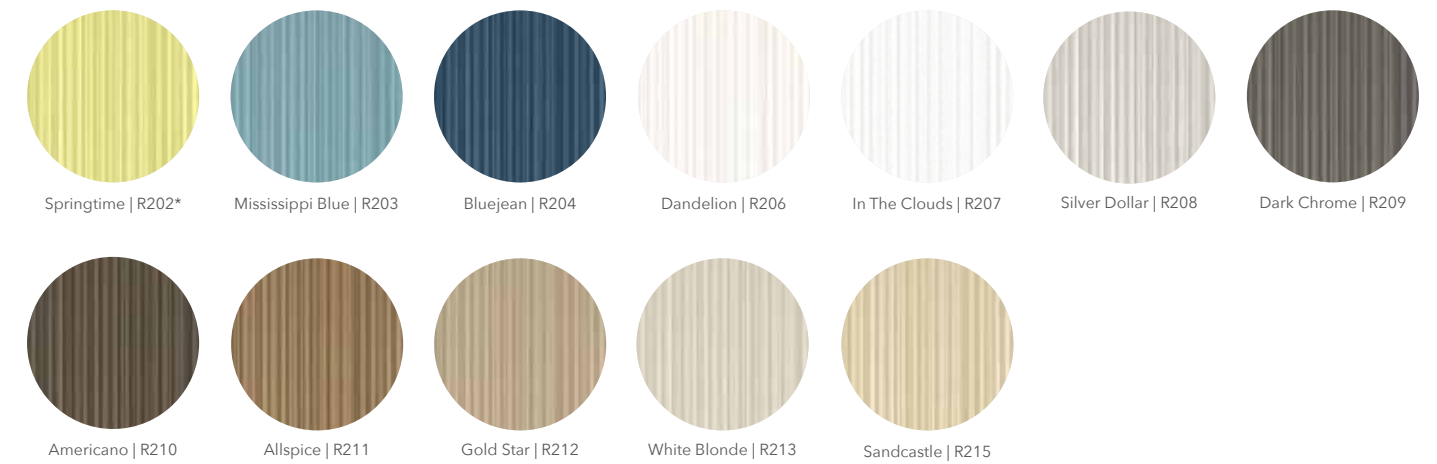

Mantra

Braided seagrass with natural color variation

For a more accurate color representation, please request a sample from your Inpro Representative.

Meta

Heavy linen weave

*Not available in Type II wallcovering.

For a more accurate color representation, please request a sample from your Inpro Representative.

Oakwood

Subtle wood look with an open grain

Passage

Deep vertical emboss

For a more accurate color representation, please request a sample from your Inpro Representative.

*Not available in Type II wallcovering.
For a more accurate color representation, please request a sample from your Inpro Representative.

Scenic

Urban stone with small particles

For a more accurate color representation, please request a sample from your Inpro Representative.

Scree

Organic and textural wickerwork

For a more accurate color representation, please request a sample from your Inpro Representative.

Sketch

Classic linen texture

Spark

Speckled color with woven metallic

*Not available in Type II wallcovering.