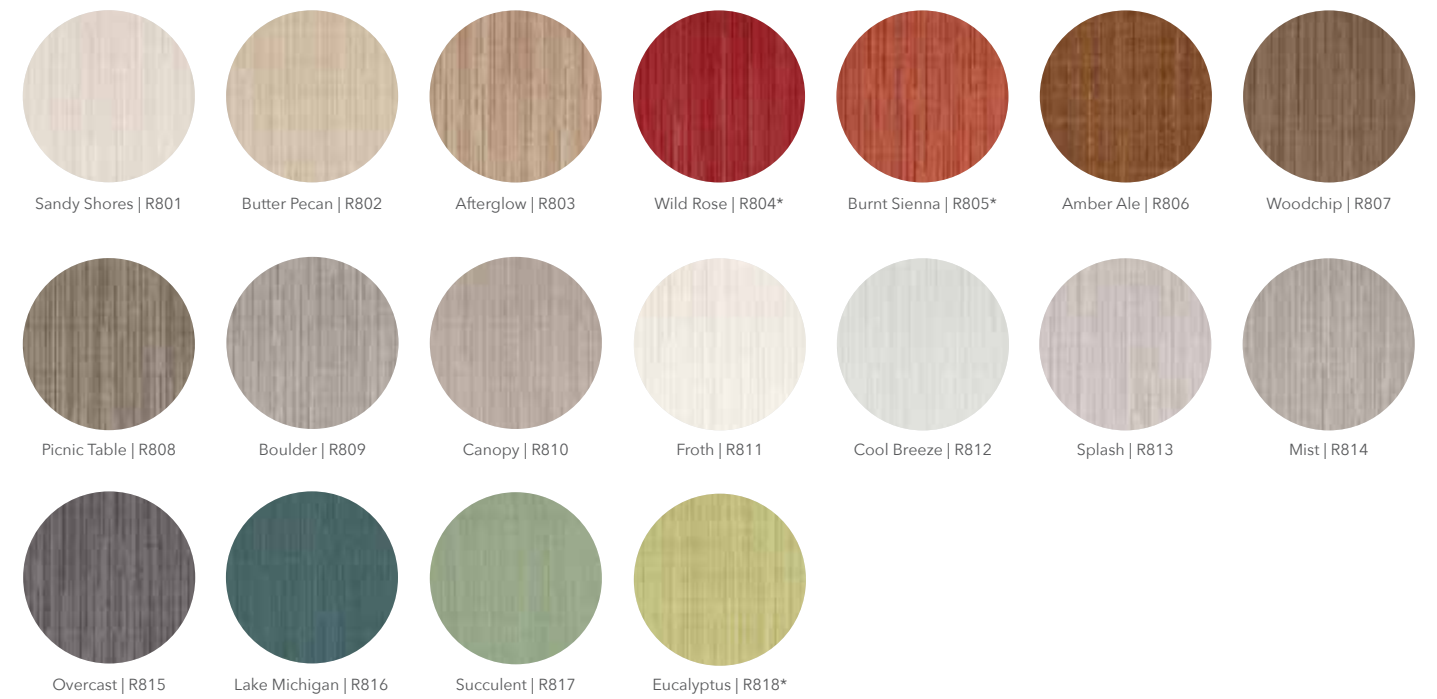

Vertically oriented linear weave

NEW! Luxe

Layered horizontal weave

For a more accurate color representation, please request a sample from your Inpro Representative.

For a more accurate color representation, please request a sample from your Inpro Representative.

NEW! Tweed

Subtle chevron woven pattern

For a more accurate color representation, please request a sample from your Inpro Representative.

Clarity

Elegant texture with woven metallic strands

*Not available in Type II wallcovering.

Fresco

Veneer-like woodgrain

*Not available in Type II wallcovering.

For a more accurate color representation, please request a sample from your Inpro Representative.

Harmony

Open weave with deep emboss

Kona

For a more accurate color representation, please request a sample from your Inpro Representative.

Wayfare

Classic linen texture

Crescent Moon | R1002 Argent Moon | R1019 Esker Gray | R1025 Summer Sheen | R1020 Lakeview Drive | R1026 Bayside Breeze | R1009 Riverstone | R1001 Dusty Gray | R1003
Urban Drive | R1000 Cliff Stone | R1021 Dragonfly | R1014* Pitch Black | R1006 Asher Gray | R1005 Stratosphere | R1004 Go Greige | R1024 Brilliant Green | R1016*
Misty Morning | R1008 Moonstone | R1012* Epilogue | R1010 Cordial Red | R1029 Mineral Mauve | R1030 Charisma | R1031 Driftwood | R1032 Sandy Beach | R1033
Café au Lait | R1034 Sea Water | R1035