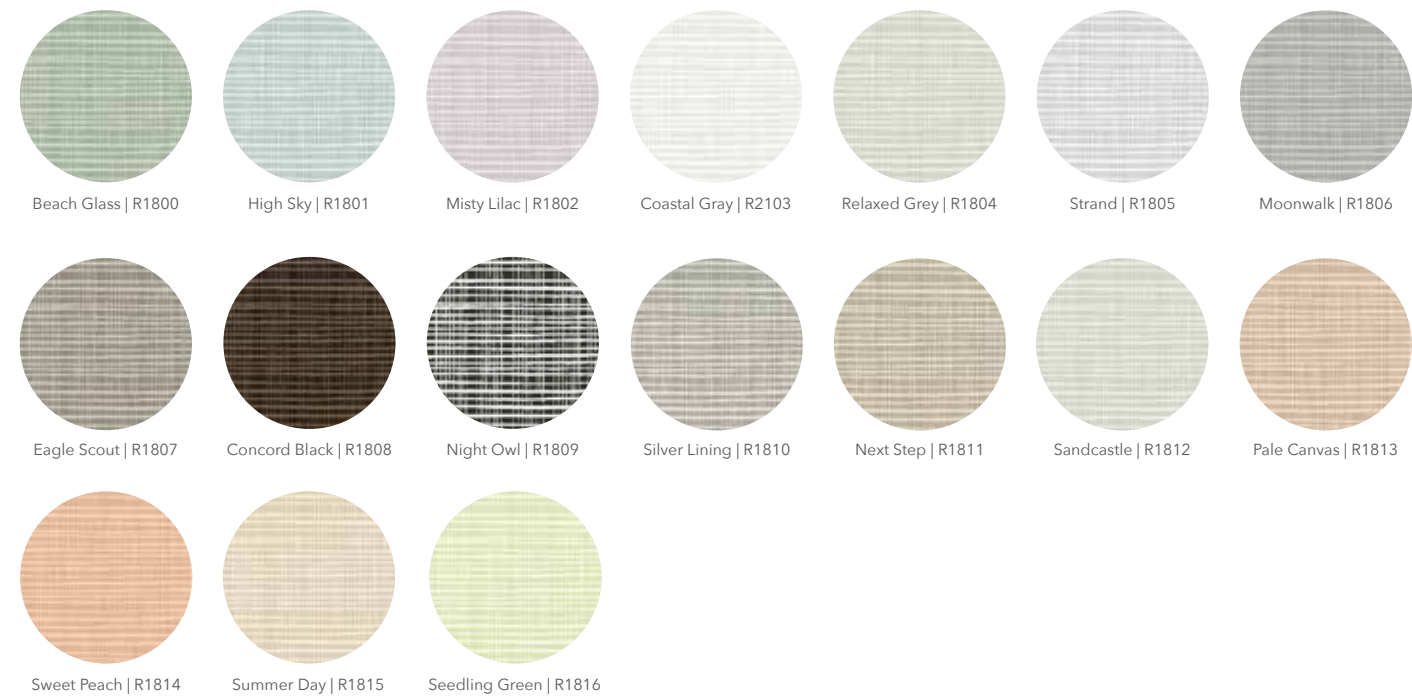

Mantra

Braided seagrass with natural color variation

For a more accurate color representation, please request a sample from your Inpro Representative.

Meta

Heavy linen weave

*Not available in Type II wallcovering.

For a more accurate color representation, please request a sample from your Inpro Representative.

Oakwood

Subtle wood look with an open grain

Passage

Deep vertical emboss

For a more accurate color representation, please request a sample from your Inpro Representative.

*Not available in Type II wallcovering.
For a more accurate color representation, please request a sample from your Inpro Representative.

Scenic

Urban stone with small particles

For a more accurate color representation, please request a sample from your Inpro Representative.

Scree

Organic and textural wickerwork

For a more accurate color representation, please request a sample from your Inpro Representative.

Sketch

Classic linen texture

Spark

Speckled color with woven metallic

*Not available in Type II wallcovering.