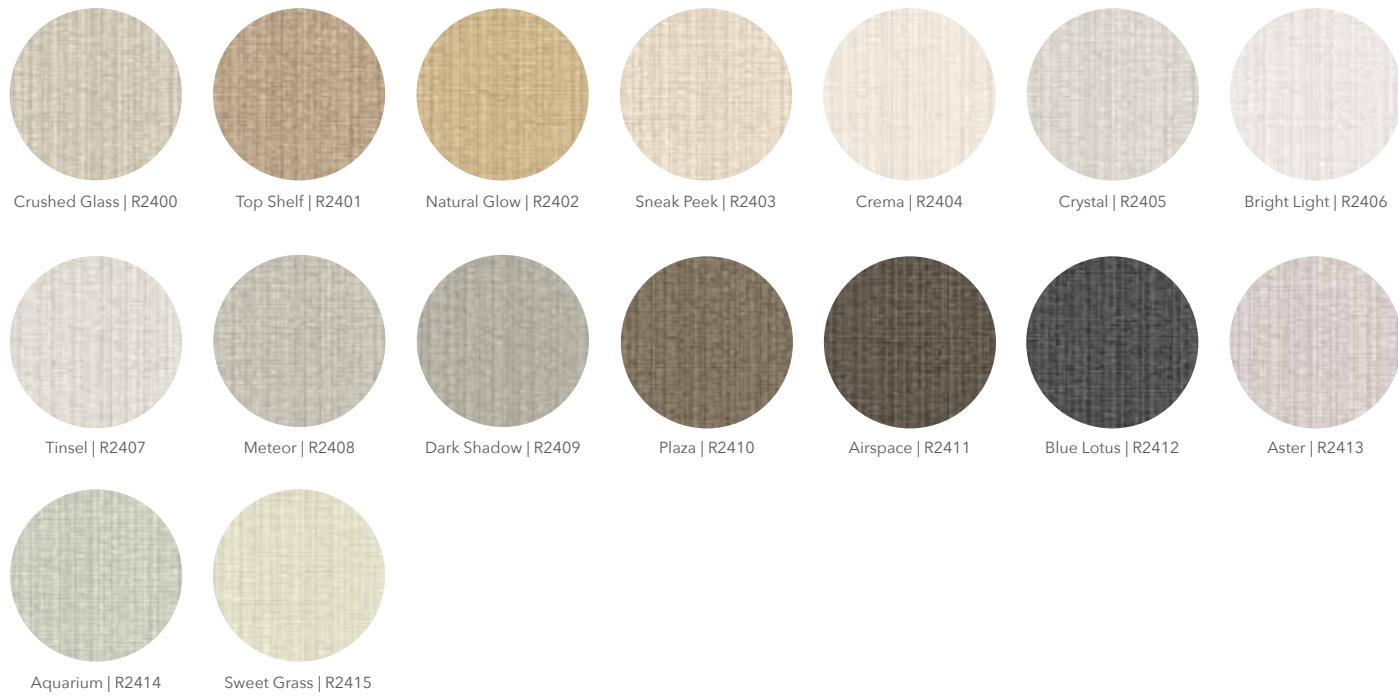

For a more accurate color representation, please request a sample from your Inpro Representative.

For a more accurate color representation, please request a sample from your Inpro Representative.

NEW! InLine

Vertically oriented linear weave

NEW! Luxe

Layered horizontal weave

For a more accurate color representation, please request a sample from your Inpro Representative.

For a more accurate color representation, please request a sample from your Inpro Representative.

NEW! Tweed

Subtle chevron woven pattern

For a more accurate color representation, please request a sample from your Inpro Representative.

Clarity

Elegant texture with woven metallic strands

*Not available in Type II wallcovering.

For a more accurate color representation, please request a sample from your Inpro Representative.

Wayfare

Classic linen texture

Crescent Moon | R1002 Argent Moon | R1019 Esker Gray | R1025 Summer Sheen | R1020 Lakeview Drive | R1026 Bayside Breeze | R1009 Riverstone | R1001 Dusty Gray | R1003
Urban Drive | R1000 Cliff Stone | R1021 Dragonfly | R1014* Pitch Black | R1006 Asher Gray | R1005 Stratosphere | R1004 Go Greige | R1024 Brilliant Green | R1016*
Misty Morning | R1008 Moonstone | R1012* Epilogue | R1010 Cordial Red | R1029 Mineral Mauve | R1030 Charisma | R1031 Driftwood | R1032 Sandy Beach | R1033
Café au Lait | R1034 Sea Water | R1035