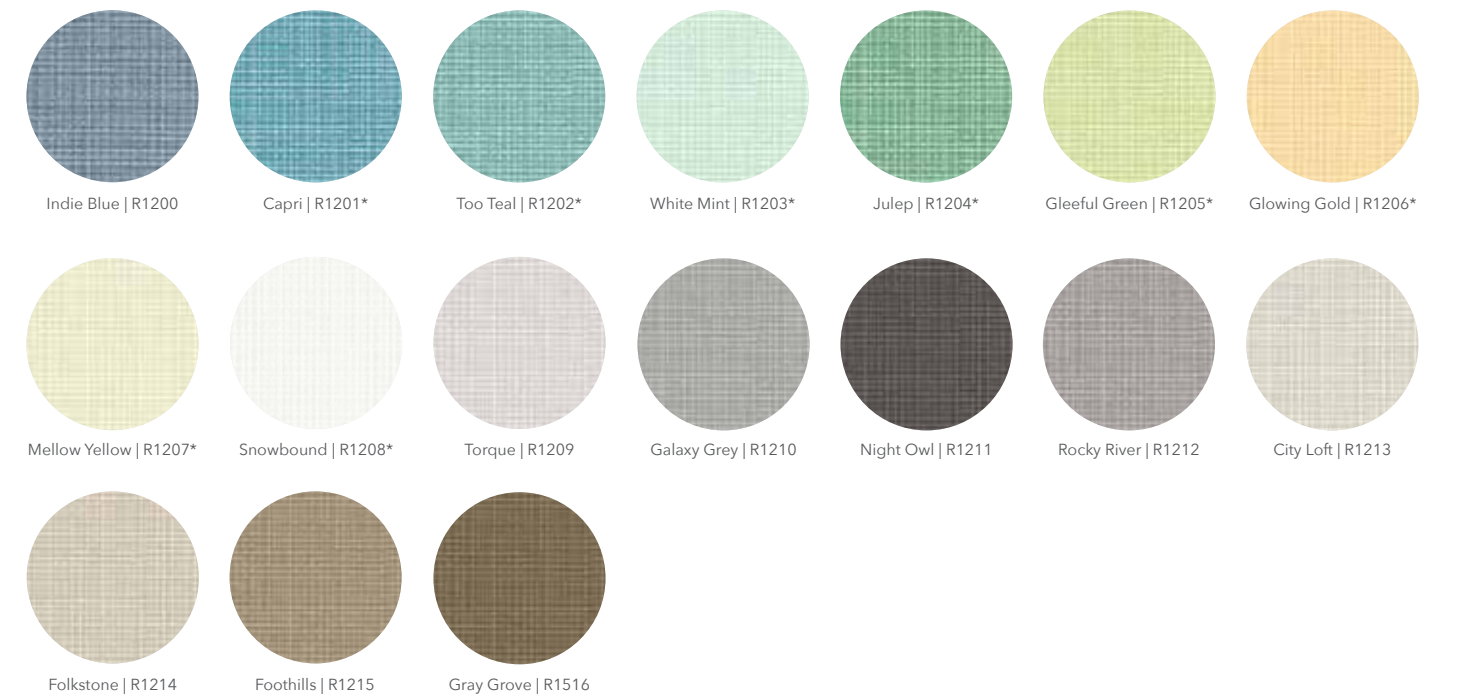

*Not available in Type II wallcovering.

For a more accurate color representation, please request a sample from your Inpro Representative.

For a more accurate color representation, please request a sample from your Inpro Representative.

Mantra

Braided seagrass with natural color variation

For a more accurate color representation, please request a sample from your Inpro Representative.

Meta

Heavy linen weave

*Not available in Type II wallcovering.

*Not available in Type II wallcovering.
For a more accurate color representation, please request a sample from your Inpro Representative.

Scenic

Urban stone with small particles

For a more accurate color representation, please request a sample from your Inpro Representative.

For a more accurate color representation, please request a sample from your Inpro Representative.

Wayfare

Classic linen texture

Crescent Moon | R1002 Argent Moon | R1019 Esker Gray | R1025 Summer Sheen | R1020 Lakeview Drive | R1026 Bayside Breeze | R1009 Riverstone | R1001 Dusty Gray | R1003
Urban Drive | R1000 Cliff Stone | R1021 Dragonfly | R1014* Pitch Black | R1006 Asher Gray | R1005 Stratosphere | R1004 Go Greige | R1024 Brilliant Green | R1016*
Misty Morning | R1008 Moonstone | R1012* Epilogue | R1010 Cordial Red | R1029 Mineral Mauve | R1030 Charisma | R1031 Driftwood | R1032 Sandy Beach | R1033
Café au Lait | R1034 Sea Water | R1035