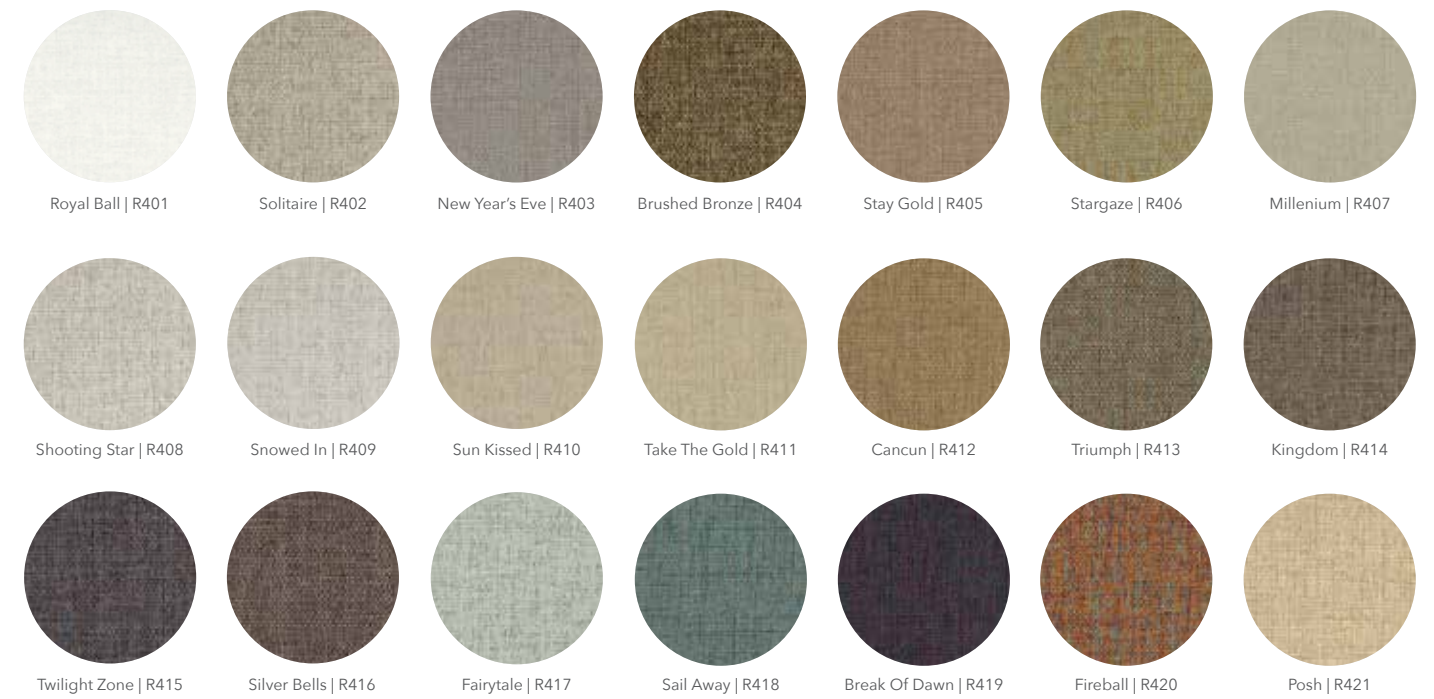

*Not available in Type II wallcovering.
For a more accurate color representation, please request a sample from your Inpro Representative.

Scenic

Urban stone with small particles

For a more accurate color representation, please request a sample from your Inpro Representative.

Scree

Organic and textural wickerwork

For a more accurate color representation, please request a sample from your Inpro Representative.

Sketch

Classic linen texture

Spark

Speckled color with woven metallic

*Not available in Type II wallcovering.

For a more accurate color representation, please request a sample from your Inpro Representative.

*Not available in Type II wallcovering.

For a more accurate color representation, please request a sample from your Inpro Representative.

For a more accurate color representation, please request a sample from your Inpro Representative.

Wayfare

Classic linen texture

Crescent Moon | R1002 Argent Moon | R1019 Esker Gray | R1025 Summer Sheen | R1020 Lakeview Drive | R1026 Bayside Breeze | R1009 Riverstone | R1001 Dusty Gray | R1003
Urban Drive | R1000 Cliff Stone | R1021 Dragonfly | R1014* Pitch Black | R1006 Asher Gray | R1005 Stratosphere | R1004 Go Greige | R1024 Brilliant Green | R1016*
Misty Morning | R1008 Moonstone | R1012* Epilogue | R1010 Cordial Red | R1029 Mineral Mauve | R1030 Charisma | R1031 Driftwood | R1032 Sandy Beach | R1033
Café au Lait | R1034 Sea Water | R1035