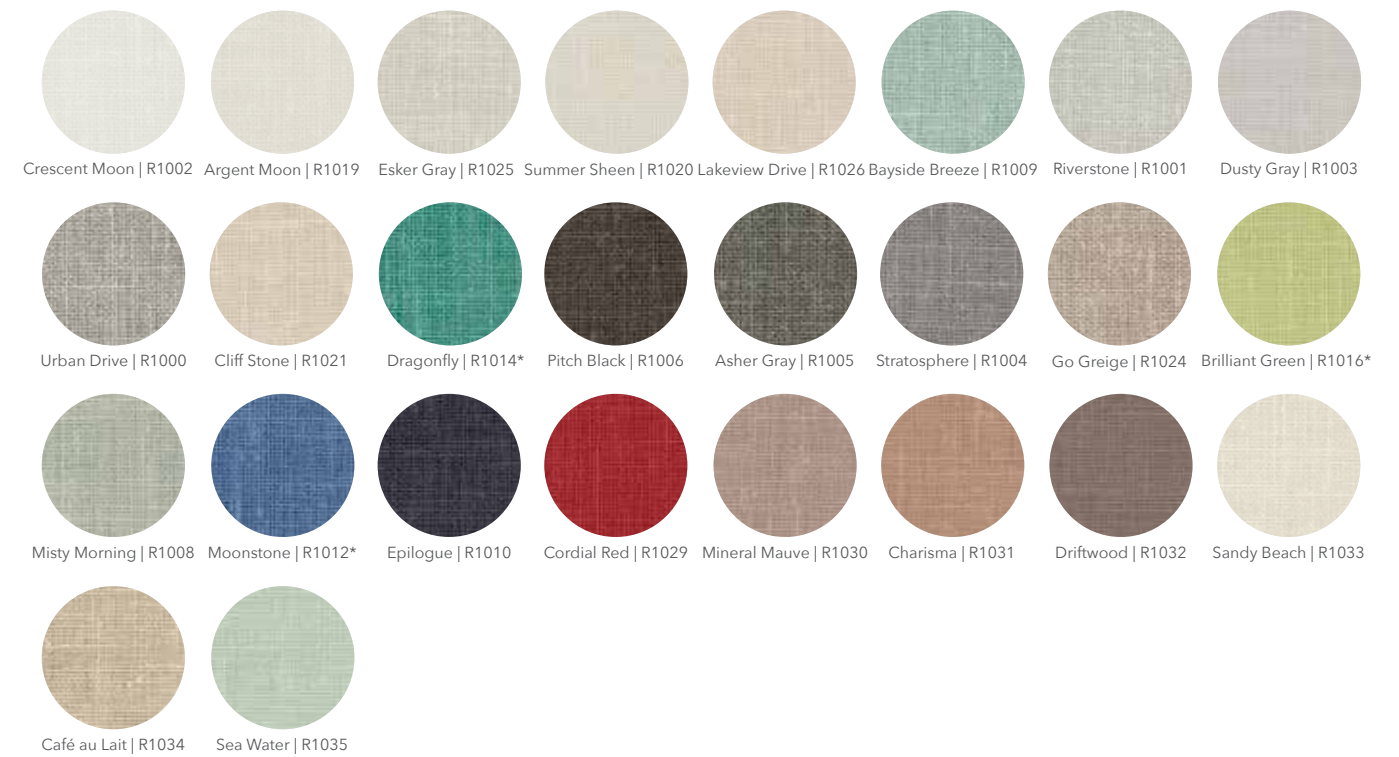

Mantra

Braided seagrass with natural color variation

For a more accurate color representation, please request a sample from your Inpro Representative.

Meta

Heavy linen weave

*Not available in Type II wallcovering.

Scree

Organic and textural wickerwork

For a more accurate color representation, please request a sample from your Inpro Representative.

Sketch

Classic linen texture

Spark

Speckled color with woven metallic

*Not available in Type II wallcovering.

*Not available in Type II wallcovering.

For a more accurate color representation, please request a sample from your Inpro Representative.

Tempo Tide

Classic silk with a watercolor wash

Natural Spring | R1900 Cool Beige | R1901 Cool White | R1902 Warm White | R1903 Hazy White | R1904 Blue Trance | R1905 Deep Blue Sea | R1906

For a more accurate color representation, please request a sample from your Inpro Representative.

Wayfare

Classic linen texture

Crescent Moon | R1002 Argent Moon | R1019 Esker Gray | R1025 Summer Sheen | R1020 Lakeview Drive | R1026 Bayside Breeze | R1009 Riverstone | R1001 Dusty Gray | R1003
Urban Drive | R1000 Cliff Stone | R1021 Dragonfly | R1014* Pitch Black | R1006 Asher Gray | R1005 Stratosphere | R1004 Go Greige | R1024 Brilliant Green | R1016*
Misty Morning | R1008 Moonstone | R1012* Epilogue | R1010 Cordial Red | R1029 Mineral Mauve | R1030 Charisma | R1031 Driftwood | R1032 Sandy Beach | R1033
Café au Lait | R1034 Sea Water | R1035