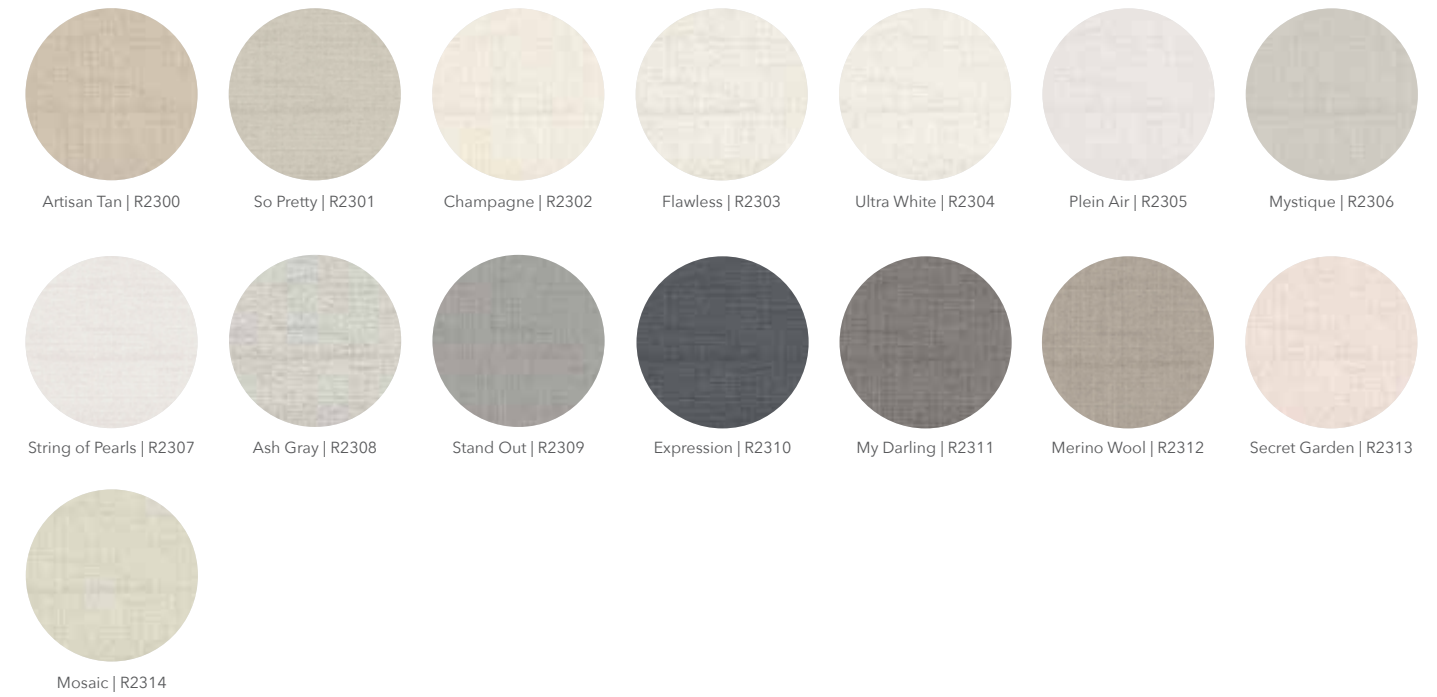

For a more accurate color representation, please request a sample from your Inpro Representative.

For a more accurate color representation, please request a sample from your Inpro Representative.

NEW! InLine

Vertically oriented linear weave

NEW! Luxe

Layered horizontal weave

For a more accurate color representation, please request a sample from your Inpro Representative.

For a more accurate color representation, please request a sample from your Inpro Representative.

For a more accurate color representation, please request a sample from your Inpro Representative.

Wayfare

Classic linen texture

Crescent Moon | R1002 Argent Moon | R1019 Esker Gray | R1025 Summer Sheen | R1020 Lakeview Drive | R1026 Bayside Breeze | R1009 Riverstone | R1001 Dusty Gray | R1003
Urban Drive | R1000 Cliff Stone | R1021 Dragonfly | R1014* Pitch Black | R1006 Asher Gray | R1005 Stratosphere | R1004 Go Greige | R1024 Brilliant Green | R1016*
Misty Morning | R1008 Moonstone | R1012* Epilogue | R1010 Cordial Red | R1029 Mineral Mauve | R1030 Charisma | R1031 Driftwood | R1032 Sandy Beach | R1033
Café au Lait | R1034 Sea Water | R1035