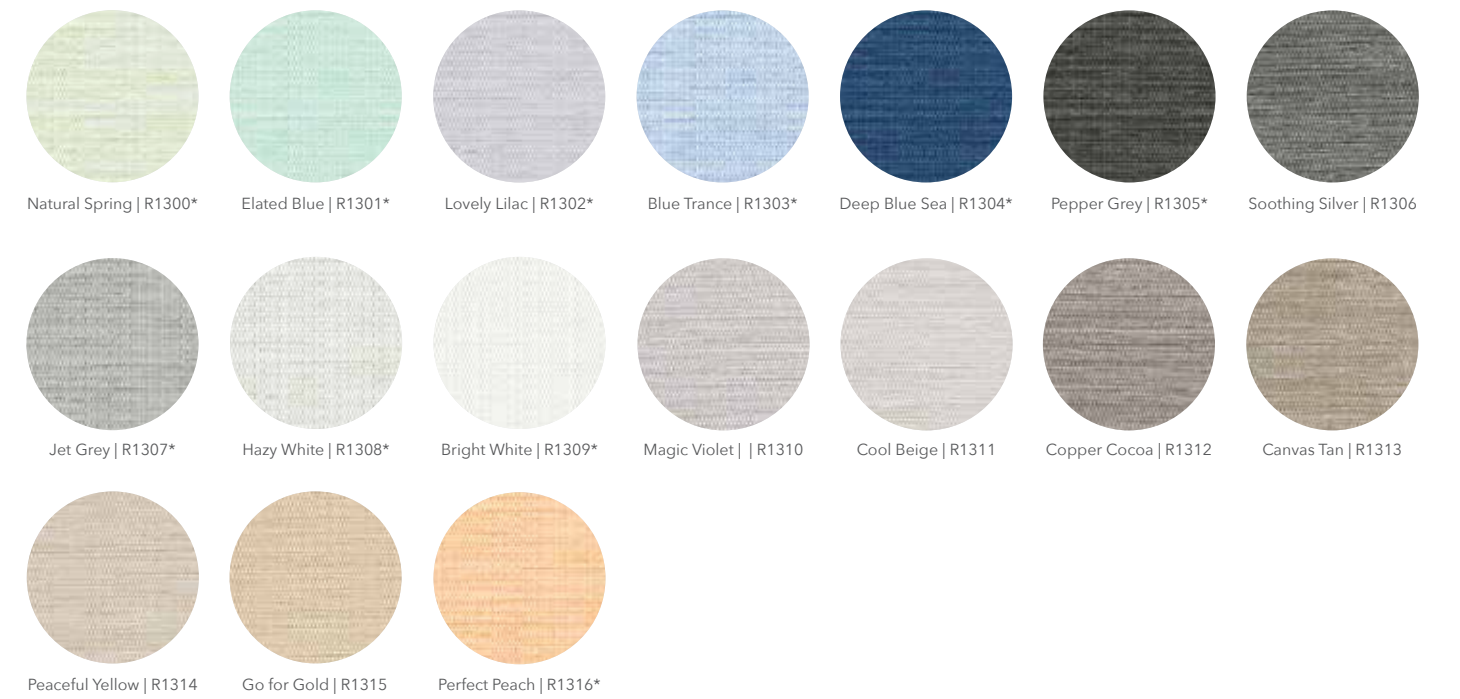

Scree

Organic and textural wickerwork

For a more accurate color representation, please request a sample from your Inpro Representative.

Sketch

Classic linen texture

Spark

Speckled color with woven metallic

*Not available in Type II wallcovering.

For a more accurate color representation, please request a sample from your Inpro Representative.

*Not available in Type II wallcovering.

For a more accurate color representation, please request a sample from your Inpro Representative.

Strata

Rich, luxurious, time honored silk

Tempo

Delicate horizontal elements

*Not available in Type II wallcovering.

For a more accurate color representation, please request a sample from your Inpro Representative.

For a more accurate color representation, please request a sample from your Inpro Representative.

Wayfare

Classic linen texture

Crescent Moon | R1002 Argent Moon | R1019 Esker Gray | R1025 Summer Sheen | R1020 Lakeview Drive | R1026 Bayside Breeze | R1009 Riverstone | R1001 Dusty Gray | R1003
Urban Drive | R1000 Cliff Stone | R1021 Dragonfly | R1014* Pitch Black | R1006 Asher Gray | R1005 Stratosphere | R1004 Go Greige | R1024 Brilliant Green | R1016*
Misty Morning | R1008 Moonstone | R1012* Epilogue | R1010 Cordial Red | R1029 Mineral Mauve | R1030 Charisma | R1031 Driftwood | R1032 Sandy Beach | R1033
Café au Lait | R1034 Sea Water | R1035