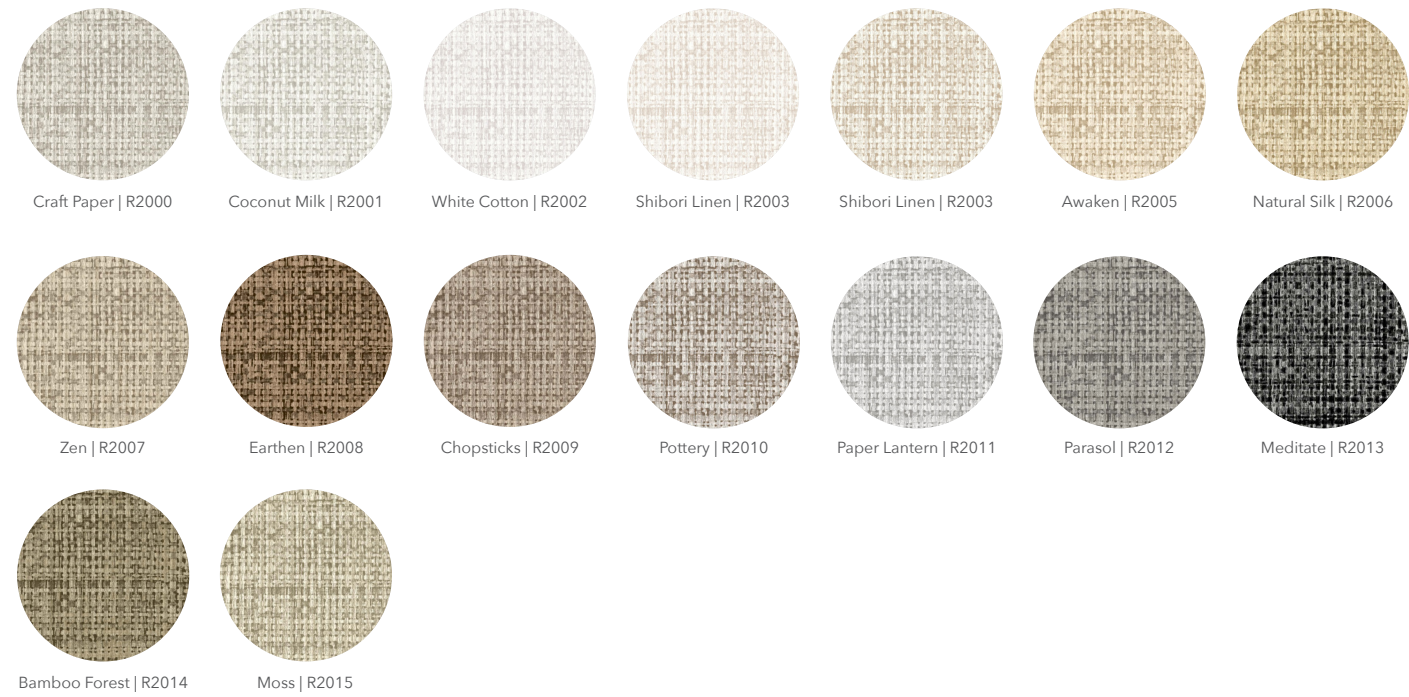

Log Cabin | R315

\*Not available in Type II wallcovering.

For a more accurate color representation, please request a sample from your Inpro Representative.

For a more accurate color representation, please request a sample from your Inpro Representative.

# Mantra

Braided seagrass with natural color variation

For a more accurate color representation, please request a sample from your Inpro Representative.

# Wayfare

Classic linen texture

Crescent Moon | R1002 Argent Moon | R1019 Esker Gray | R1025 Summer Sheen | R1020 Lakeview Drive | R1026 Bayside Breeze | R1009 Riverstone | R1001 Dusty Gray | R1003  
Urban Drive | R1000 Cliff Stone | R1021 Dragonfly | R1014\* Pitch Black | R1006 Asher Gray | R1005 Stratosphere | R1004 Go Greige | R1024 Brilliant Green | R1016\*  
Misty Morning | R1008 Moonstone | R1012\* Epilogue | R1010 Cordial Red | R1029 Mineral Mauve | R1030 Charisma | R1031 Driftwood | R1032 Sandy Beach | R1033  
Café au Lait | R1034 Sea Water | R1035