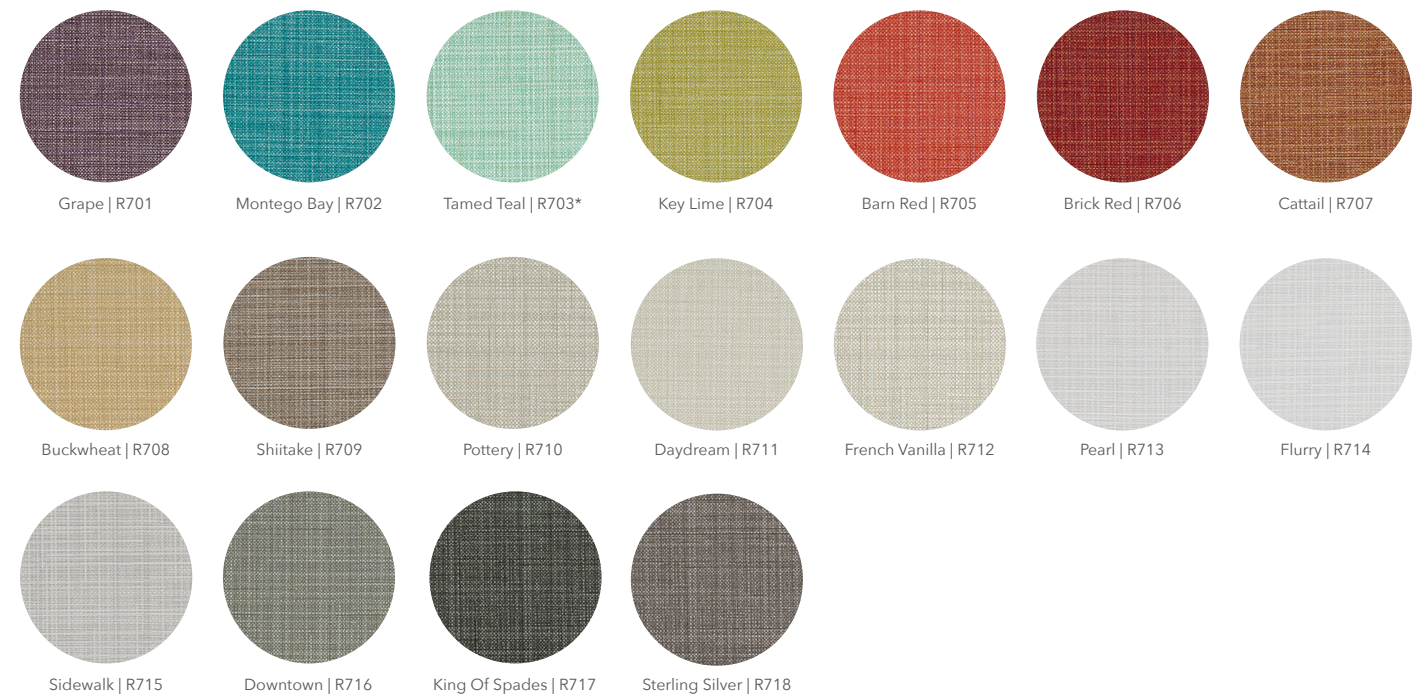

# Mantra

Braided seagrass with natural color variation

For a more accurate color representation, please request a sample from your Inpro Representative.

# Scree

Organic and textural wickerwork

For a more accurate color representation, please request a sample from your Inpro Representative.

For a more accurate color representation, please request a sample from your Inpro Representative.

# Spark

Speckled color with woven metallic

\*Not available in Type II wallcovering.

For a more accurate color representation, please request a sample from your Inpro Representative.

\*Not available in Type II wallcovering.