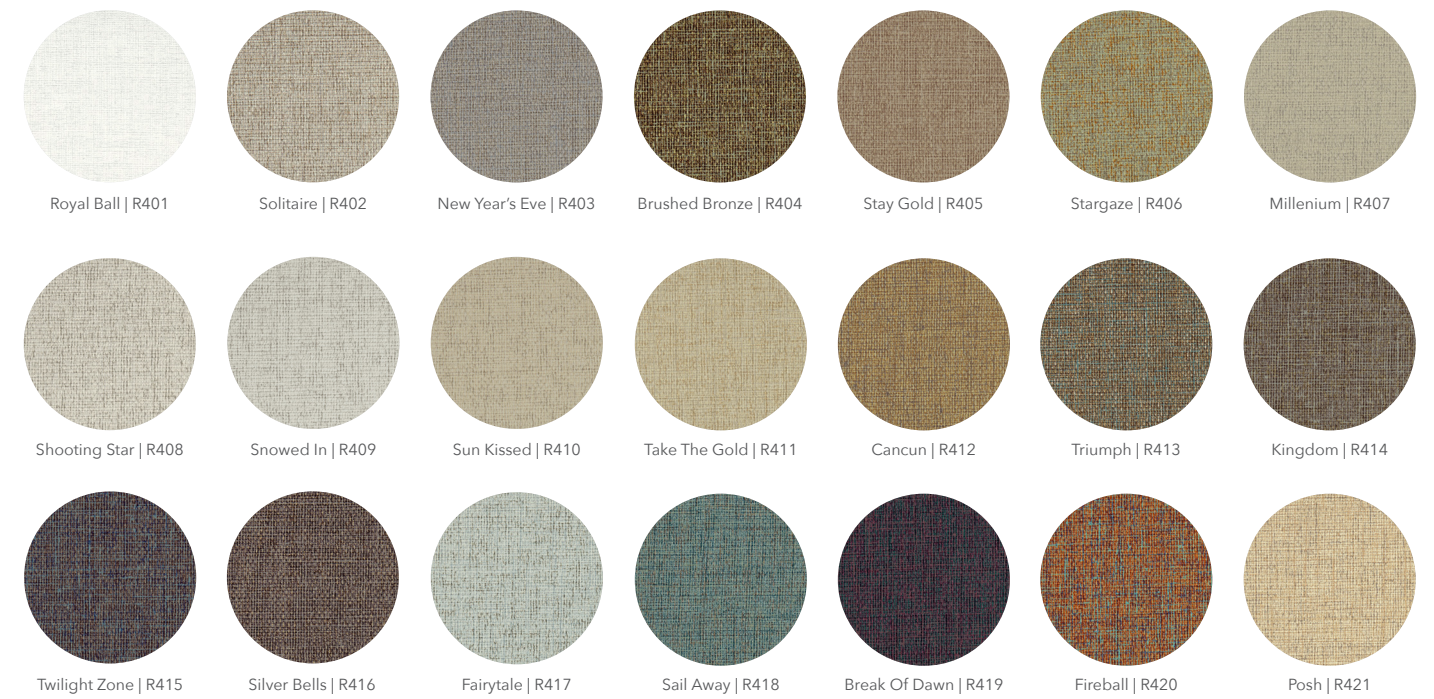

# Mantra

Braided seagrass with natural color variation

For a more accurate color representation, please request a sample from your Inpro Representative.

# Scree

Organic and textural wickerwork

For a more accurate color representation, please request a sample from your Inpro Representative.

For a more accurate color representation, please request a sample from your Inpro Representative.

# Spark

Speckled color with woven metallic

\*Not available in Type II wallcovering.

For a more accurate color representation, please request a sample from your Inpro Representative.

\*Not available in Type II wallcovering.

# Wayfare

Classic linen texture

Crescent Moon | R1002 Argent Moon | R1019 Esker Gray | R1025 Summer Sheen | R1020 Lakeview Drive | R1026 Bayside Breeze | R1009 Riverstone | R1001 Dusty Gray | R1003  
Urban Drive | R1000 Cliff Stone | R1021 Dragonfly | R1014\* Pitch Black | R1006 Asher Gray | R1005 Stratosphere | R1004 Go Greige | R1024 Brilliant Green | R1016\*  
Misty Morning | R1008 Moonstone | R1012\* Epilogue | R1010 Cordial Red | R1029 Mineral Mauve | R1030 Charisma | R1031 Driftwood | R1032 Sandy Beach | R1033  
Café au Lait | R1034 Sea Water | R1035