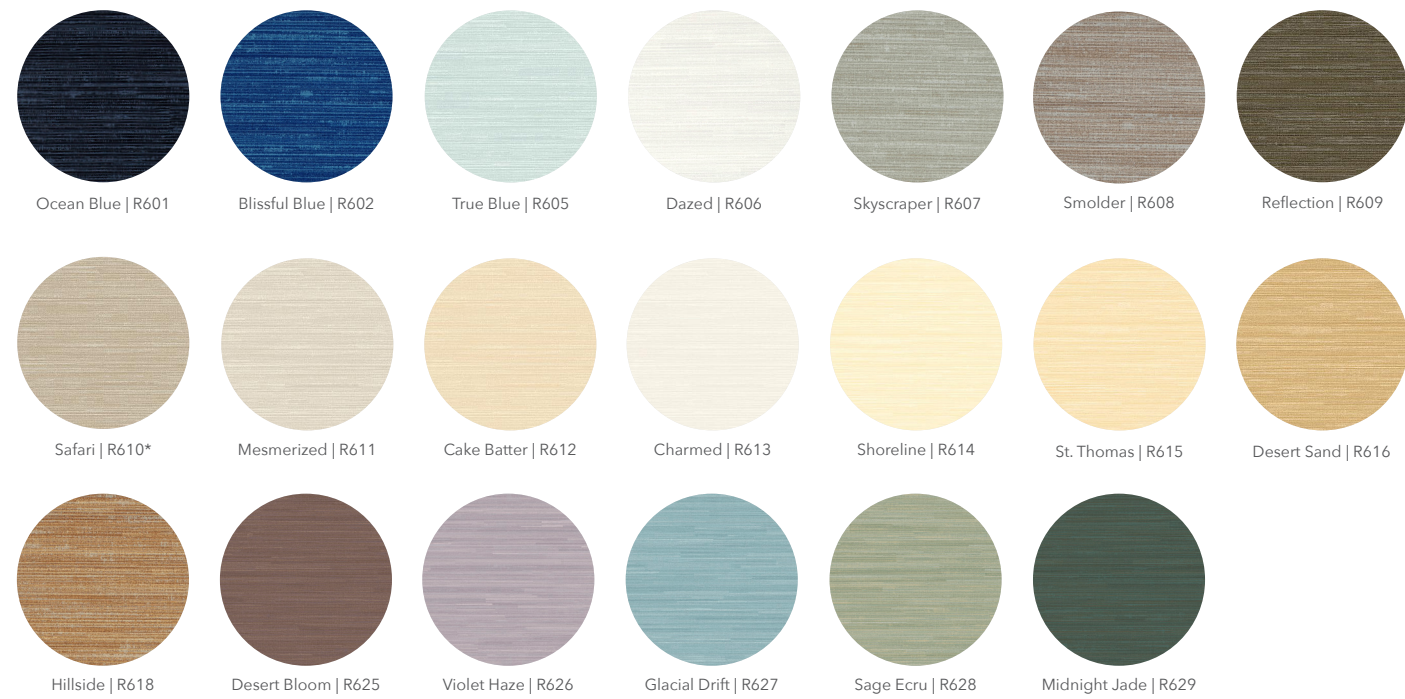

Strata

Rich, luxurious, time honored silk

Tempo

Delicate horizontal elements

*Not available in Type II wallcovering.

For a more accurate color representation, please request a sample from your Inpro Representative.