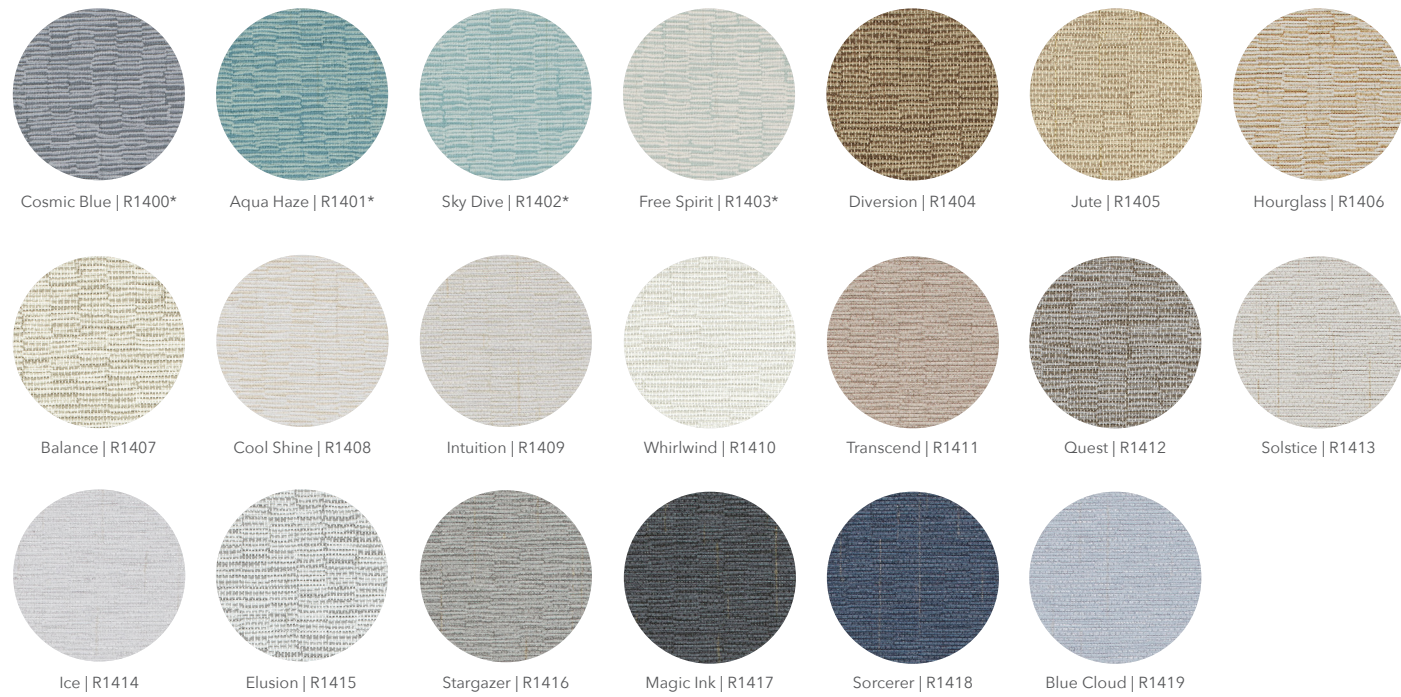

Fresco

Veneer-like woodgrain

*Not available in Type II wallcovering.

For a more accurate color representation, please request a sample from your Inpro Representative.