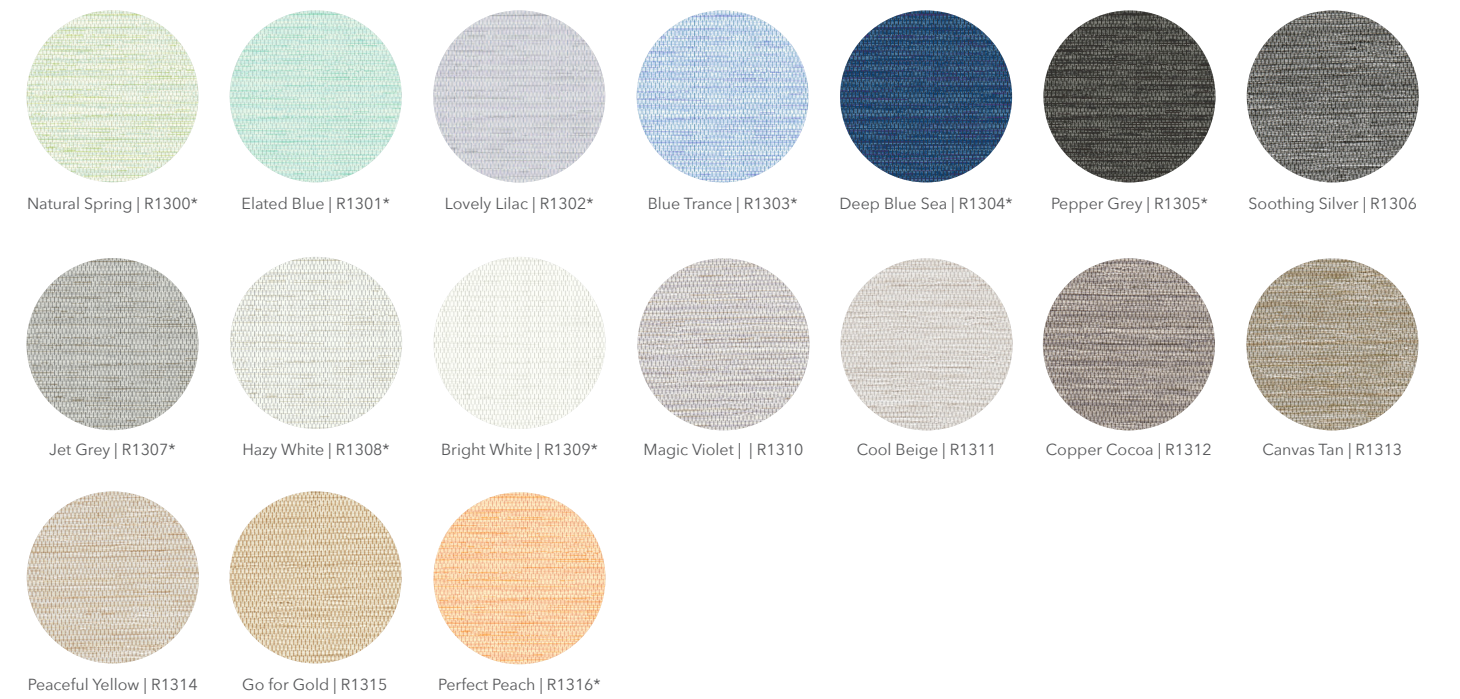

# Spark

Speckled color with woven metallic

\*Not available in Type II wallcovering.

For a more accurate color representation, please request a sample from your Inpro Representative.

\*Not available in Type II wallcovering.

For a more accurate color representation, please request a sample from your Inpro Representative.

# Strata

Rich, luxurious, time honored silk

# Tempo

Delicate horizontal elements

\*Not available in Type II wallcovering.

For a more accurate color representation, please request a sample from your Inpro Representative.

\*Not available in Type II wallcovering.