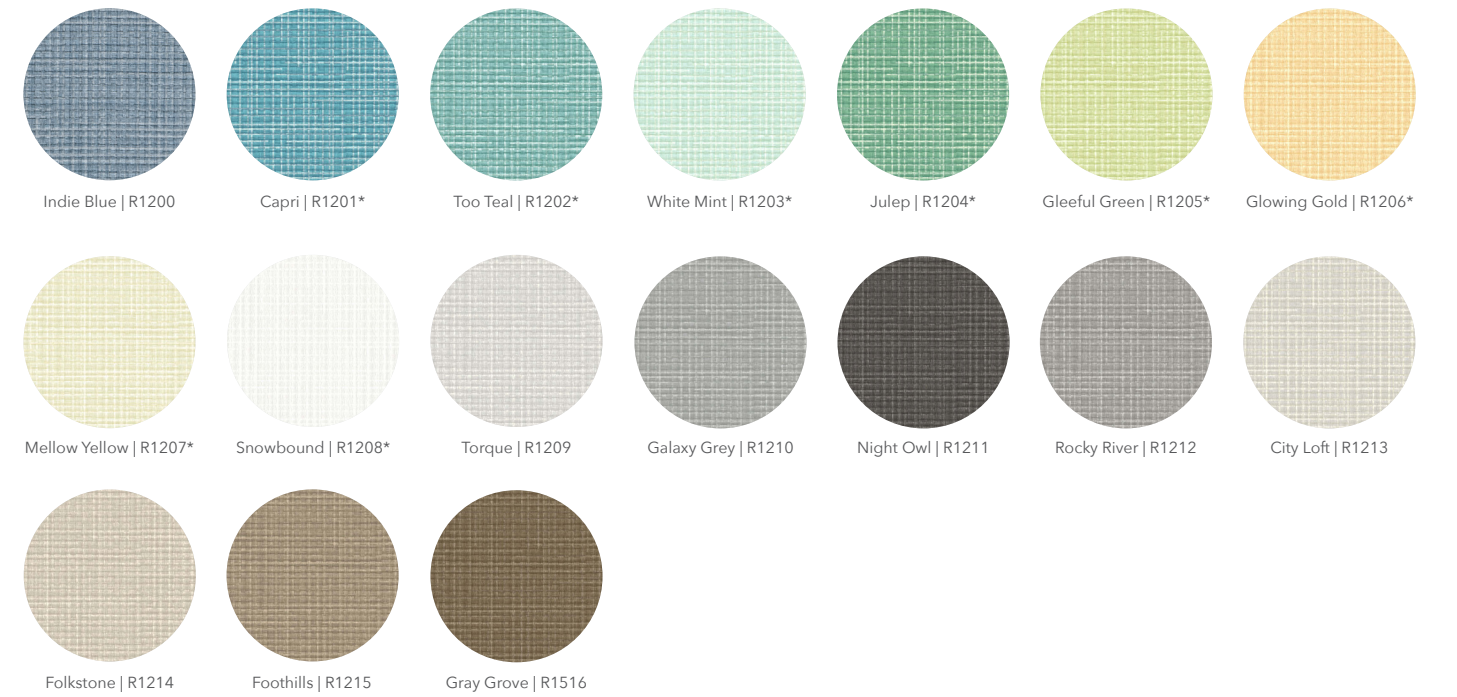

# Mantra

Braided seagrass with natural color variation

For a more accurate color representation, please request a sample from your Inpro Representative.

# Meta

Heavy linen weave

\*Not available in Type II wallcovering.

For a more accurate color representation, please request a sample from your Inpro Representative.

# Spark

Speckled color with woven metallic

\*Not available in Type II wallcovering.

For a more accurate color representation, please request a sample from your Inpro Representative.

\*Not available in Type II wallcovering.

# Wayfare

Classic linen texture

Crescent Moon | R1002 Argent Moon | R1019 Esker Gray | R1025 Summer Sheen | R1020 Lakeview Drive | R1026 Bayside Breeze | R1009 Riverstone | R1001 Dusty Gray | R1003  
Urban Drive | R1000 Cliff Stone | R1021 Dragonfly | R1014\* Pitch Black | R1006 Asher Gray | R1005 Stratosphere | R1004 Go Greige | R1024 Brilliant Green | R1016\*  
Misty Morning | R1008 Moonstone | R1012\* Epilogue | R1010 Cordial Red | R1029 Mineral Mauve | R1030 Charisma | R1031 Driftwood | R1032 Sandy Beach | R1033  
Café au Lait | R1034 Sea Water | R1035