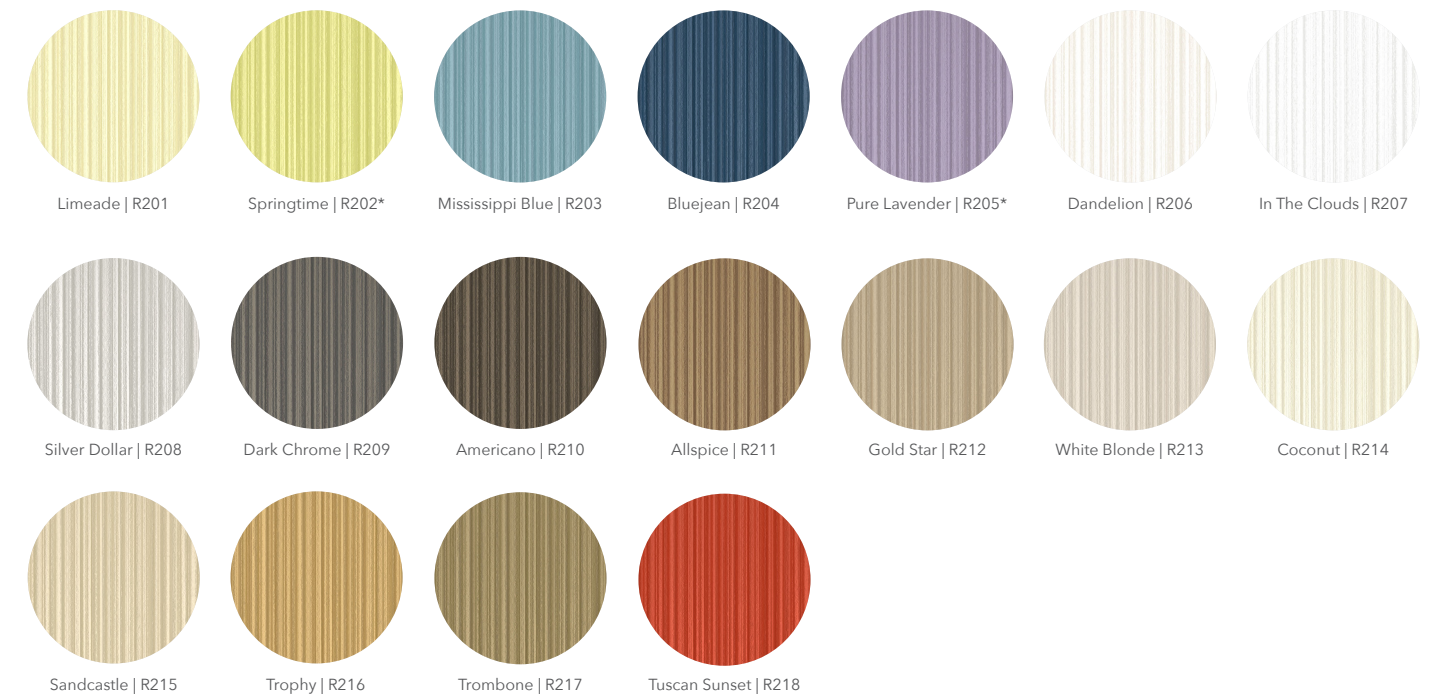

Passage

Deep vertical emboss

For a more accurate color representation, please request a sample from your Inpro Representative.

*Not available in Type II wallcovering.

For a more accurate color representation, please request a sample from your Inpro Representative.