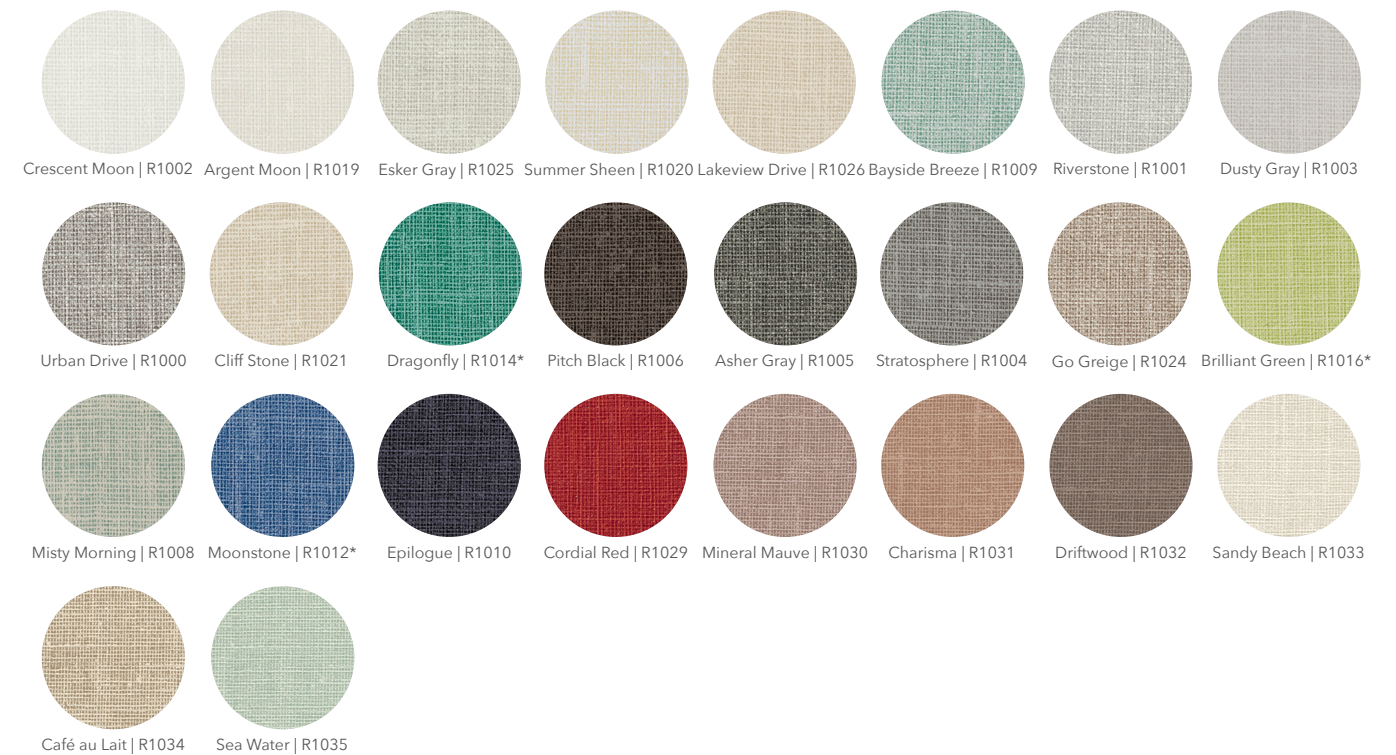

# Spark

Speckled color with woven metallic

\*Not available in Type II wallcovering.

For a more accurate color representation, please request a sample from your Inpro Representative.

\*Not available in Type II wallcovering.

For a more accurate color representation, please request a sample from your Inpro Representative.

# Wayfare

Classic linen texture

Crescent Moon | R1002 Argent Moon | R1019 Esker Gray | R1025 Summer Sheen | R1020 Lakeview Drive | R1026 Bayside Breeze | R1009 Riverstone | R1001 Dusty Gray | R1003  
Urban Drive | R1000 Cliff Stone | R1021 Dragonfly | R1014\* Pitch Black | R1006 Asher Gray | R1005 Stratosphere | R1004 Go Greige | R1024 Brilliant Green | R1016\*  
Misty Morning | R1008 Moonstone | R1012\* Epilogue | R1010 Cordial Red | R1029 Mineral Mauve | R1030 Charisma | R1031 Driftwood | R1032 Sandy Beach | R1033  
Café au Lait | R1034 Sea Water | R1035

\*Not available in Type II wallcovering.  
For a more accurate color representation, please request a sample from your Inpro Representative.