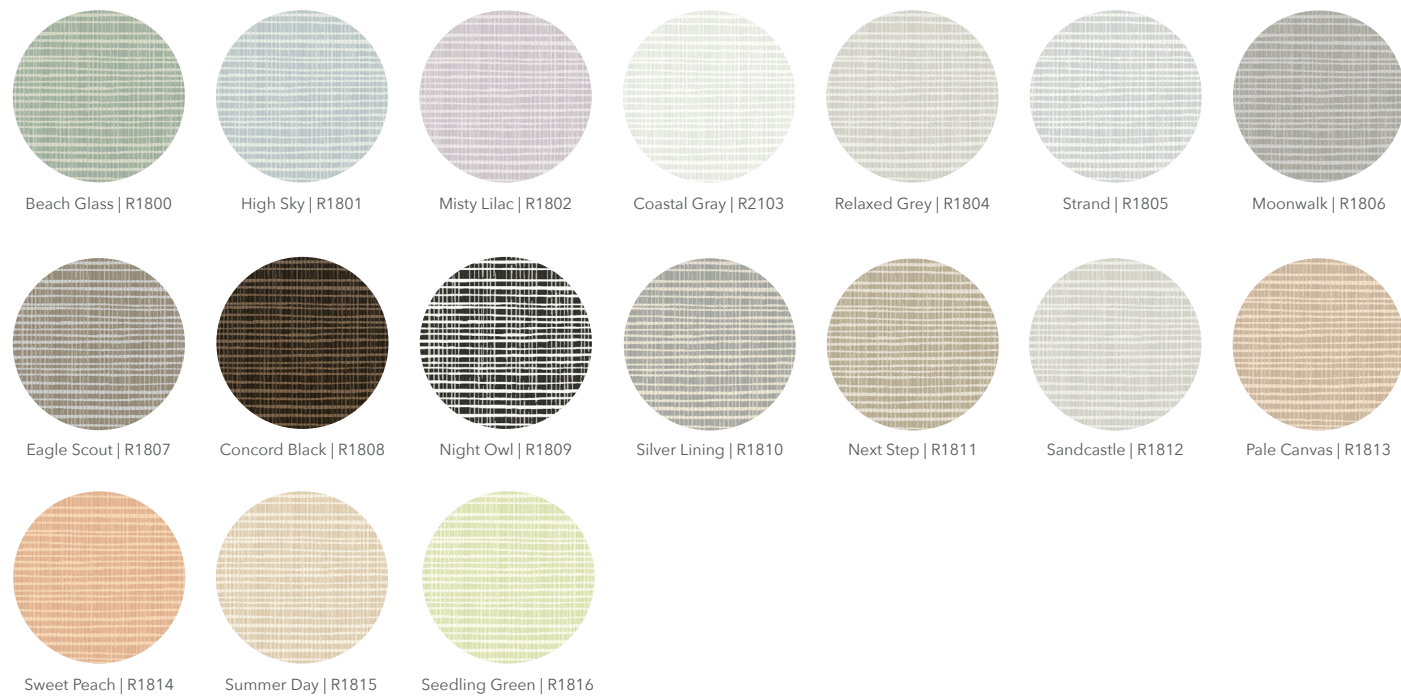

Scree

Organic and textural wickerwork

For a more accurate color representation, please request a sample from your Inpro Representative.

For a more accurate color representation, please request a sample from your Inpro Representative.