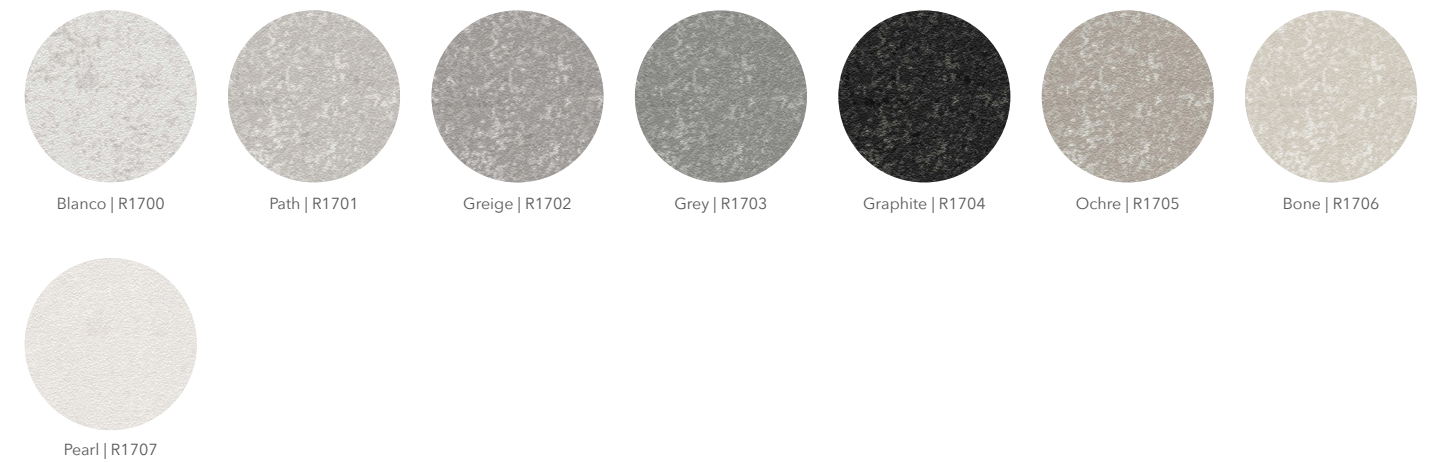

Scree

Organic and textural wickerwork

For a more accurate color representation, please request a sample from your Inpro Representative.

For a more accurate color representation, please request a sample from your Inpro Representative.