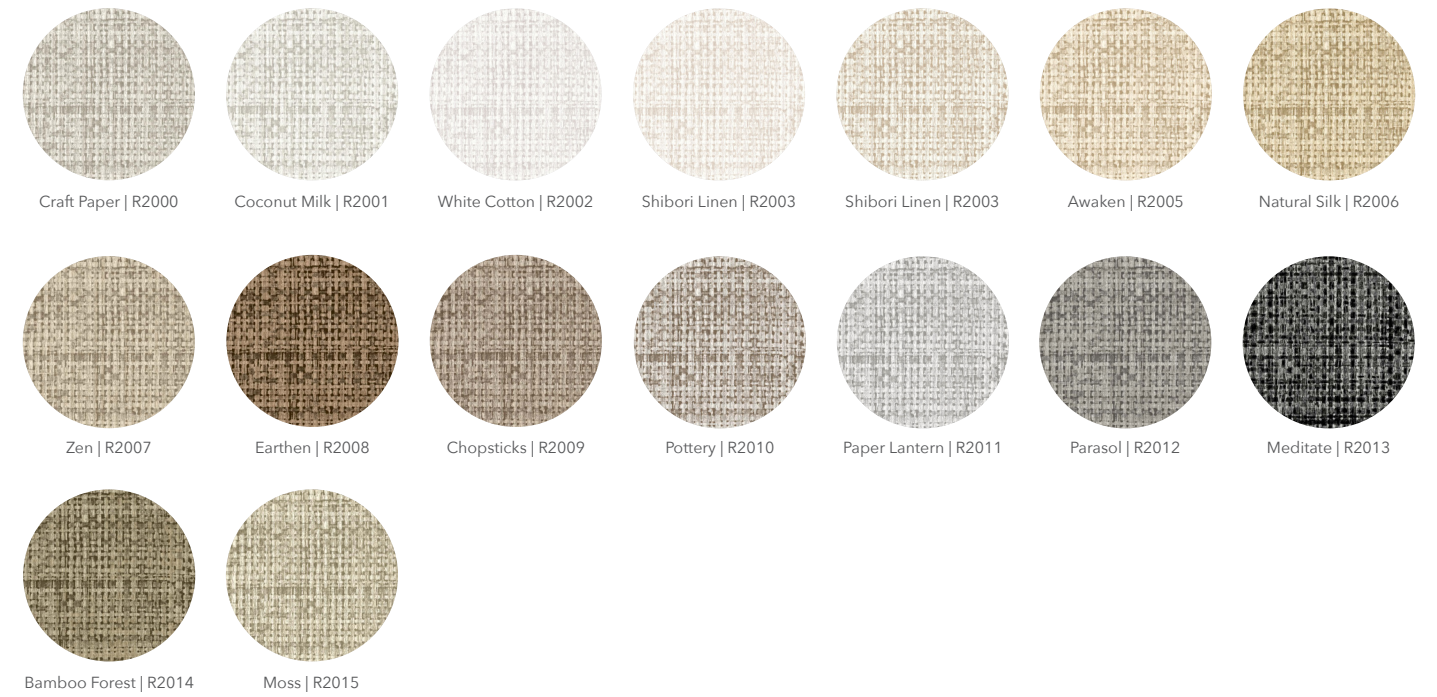

## Backer + Trim Colors

For a more accurate color representation, please request a sample from your Inpro Representative.

# Luxe

Layered horizontal weave

For a more accurate color representation, please request a sample from your Inpro Representative.

For a more accurate color representation, please request a sample from your Inpro Representative.

# Mantra

Braided seagrass with natural color variation

For a more accurate color representation, please request a sample from your Inpro Representative.

For a more accurate color representation, please request a sample from your Inpro Representative.