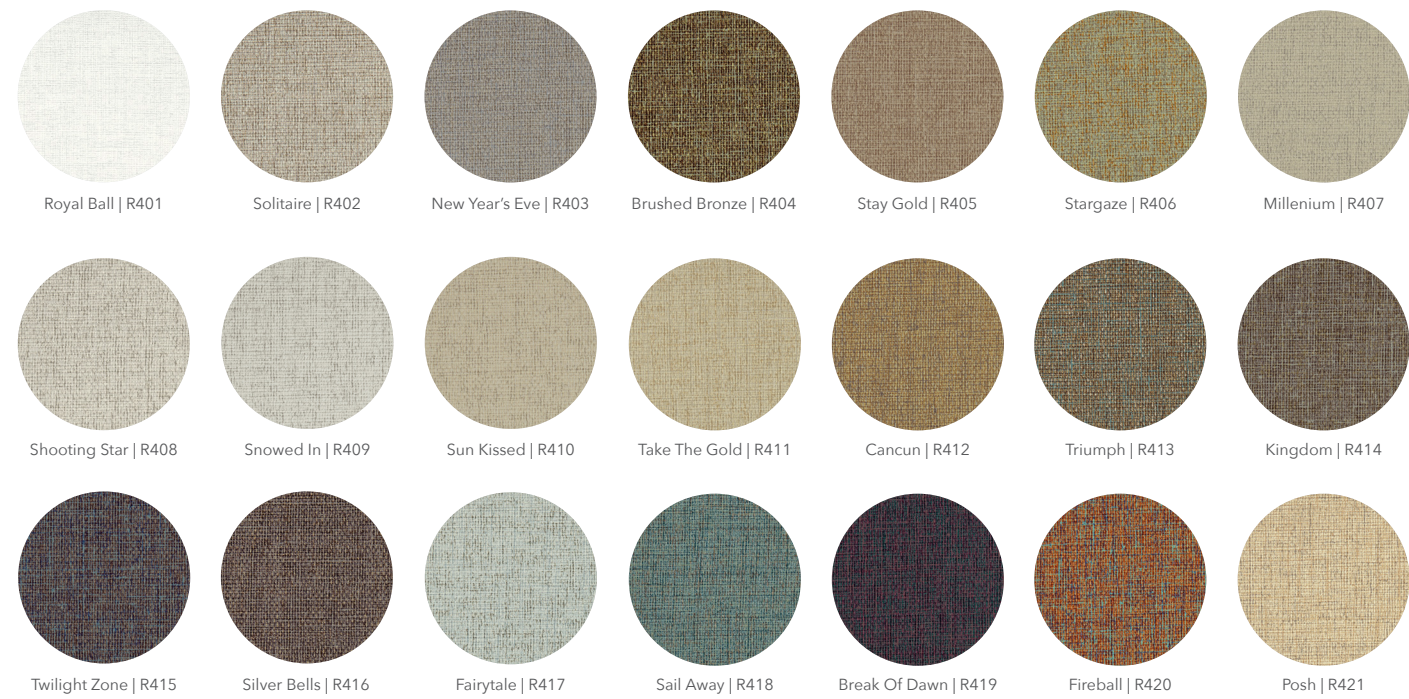

# Mantra

Braided seagrass with natural color variation

For a more accurate color representation, please request a sample from your Inpro Representative.

For a more accurate color representation, please request a sample from your Inpro Representative.

Beach Glass | R1800 High Sky | R1801 Misty Lilac | R1802 Coastal Gray | R2103 Relaxed Grey | R1804 Strand | R1805 Moonwalk | R1806

Eagle Scout | R1807 Concord Black | R1808 Night Owl | R1809 Silver Lining | R1810 Next Step | R1811 Sandcastle | R1812 Pale Canvas | R1813

# Sketch

Classic linen texture

 For a more accurate color representation, please request a sample from your Inpro Representative.

\*Not available in Type II wallcovering.

 For a more accurate color representation, please request a sample from your Inpro Representative.

# Spark

Speckled color with woven metallic

\*Not available in Type II wallcovering.

For a more accurate color representation, please request a sample from your Inpro Representative.