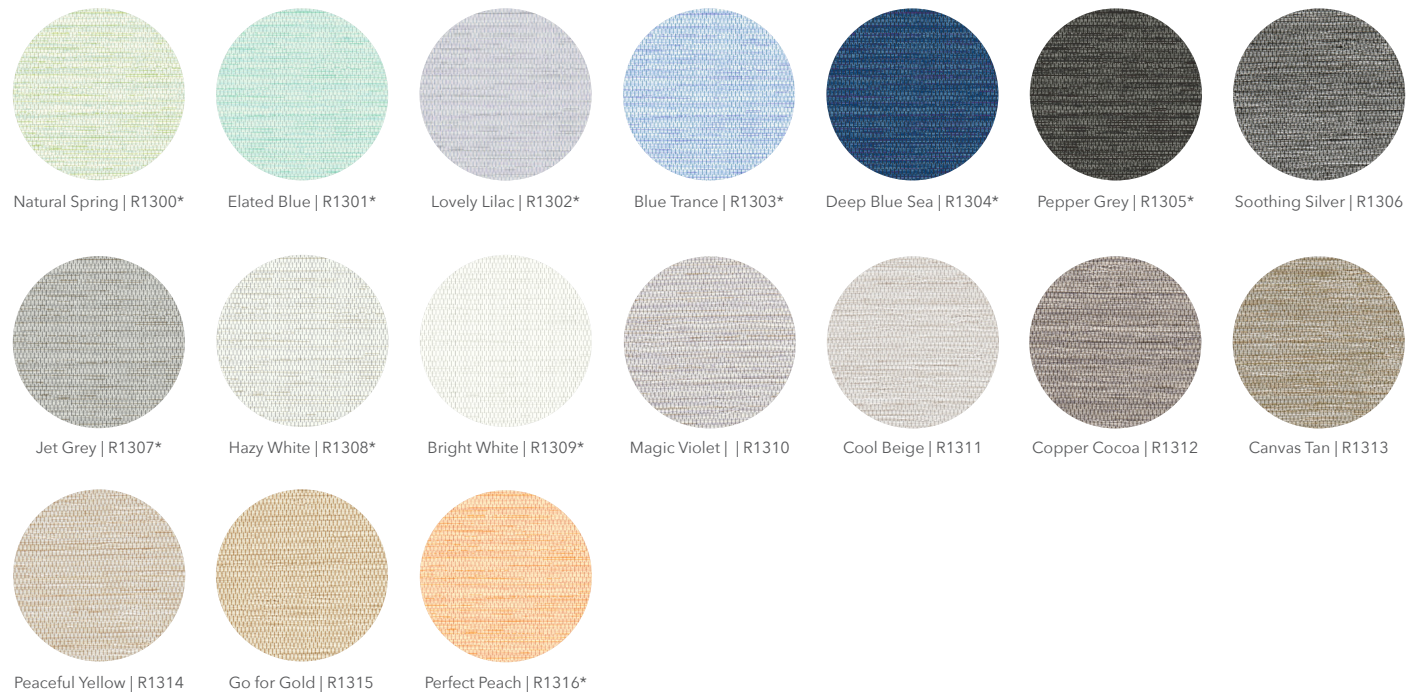

Tempo Tide

Classic silk with a watercolor wash

*Not available in Type II wallcovering.

For a more accurate color representation, please request a sample from your Inpro Representative.

For a more accurate color representation, please request a sample from your Inpro Representative.