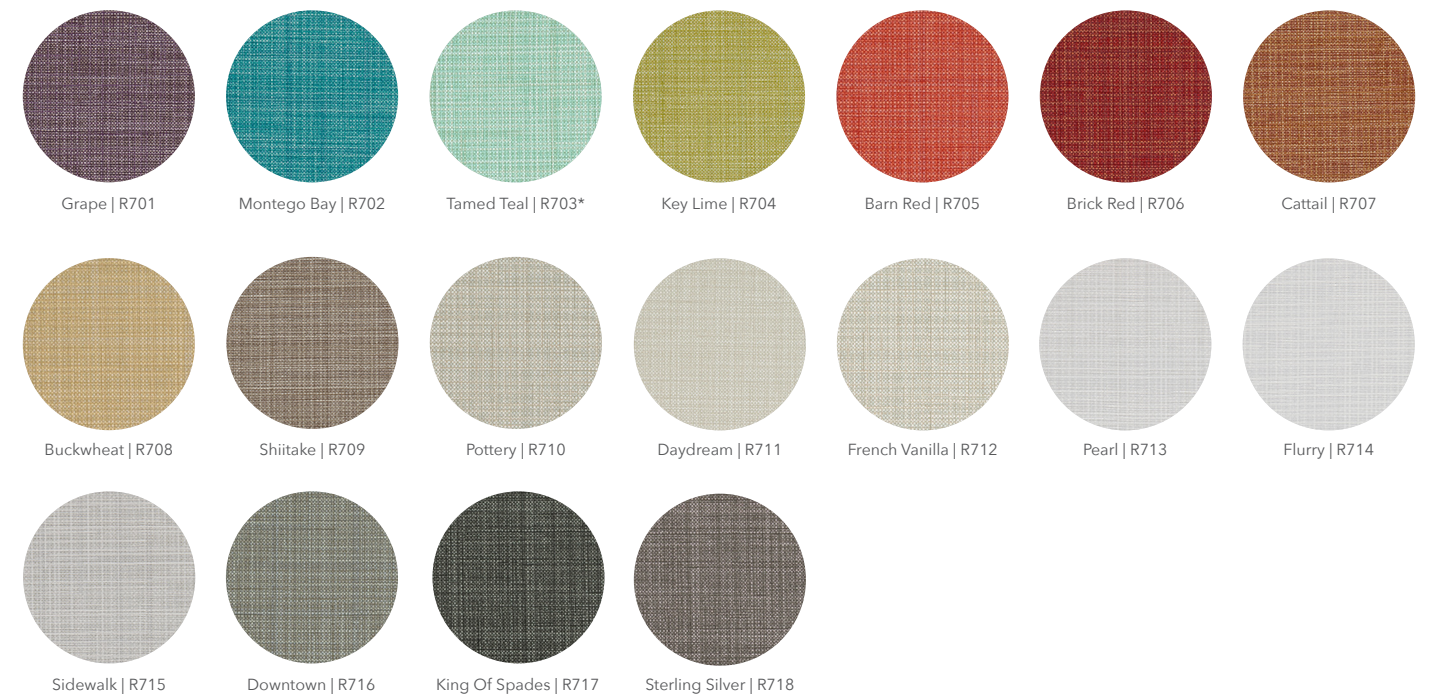

Sketch

Classic linen texture

For a more accurate color representation, please request a sample from your Inpro Representative.

*Not available in Type II wallcovering.

For a more accurate color representation, please request a sample from your Inpro Representative.