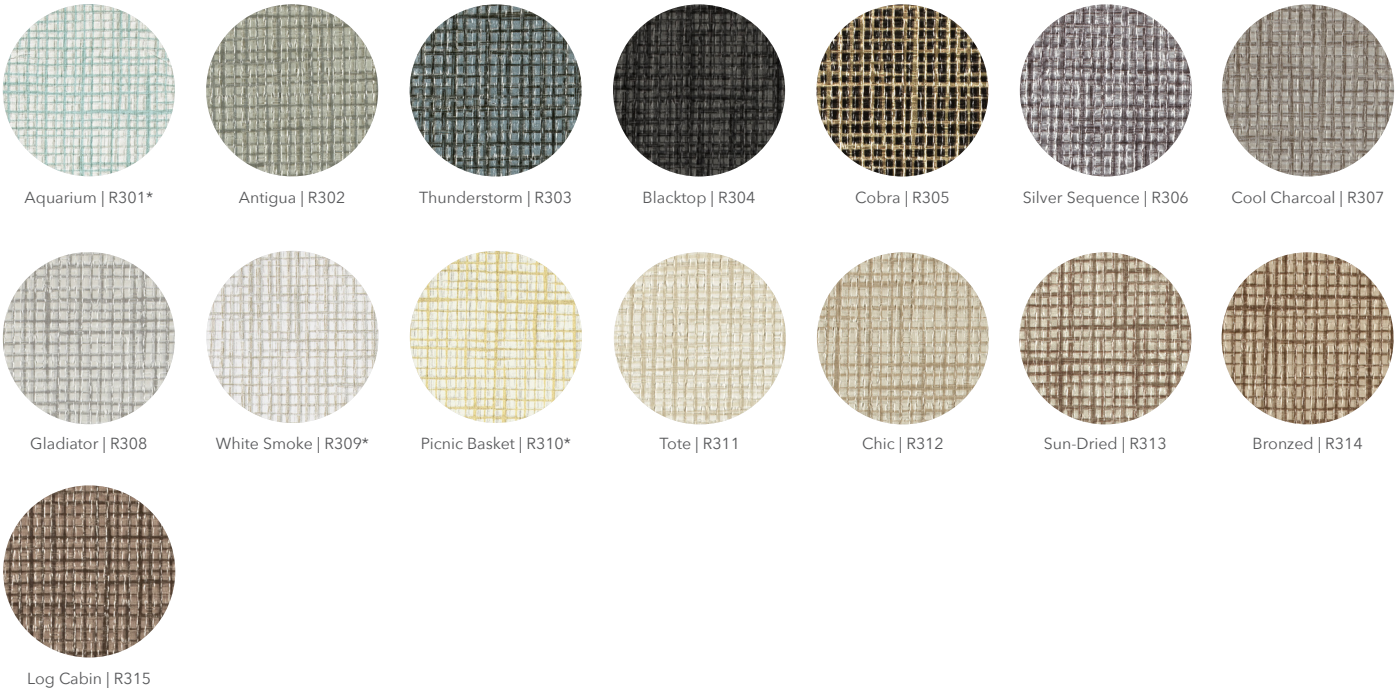

Harmony

Open weave with deep emboss

*Not available in Type II wallcovering.

For a more accurate color representation, please request a sample from your Inpro Representative.

*Not available in Type II wallcovering.

For a more accurate color representation, please request a sample from your Inpro Representative.