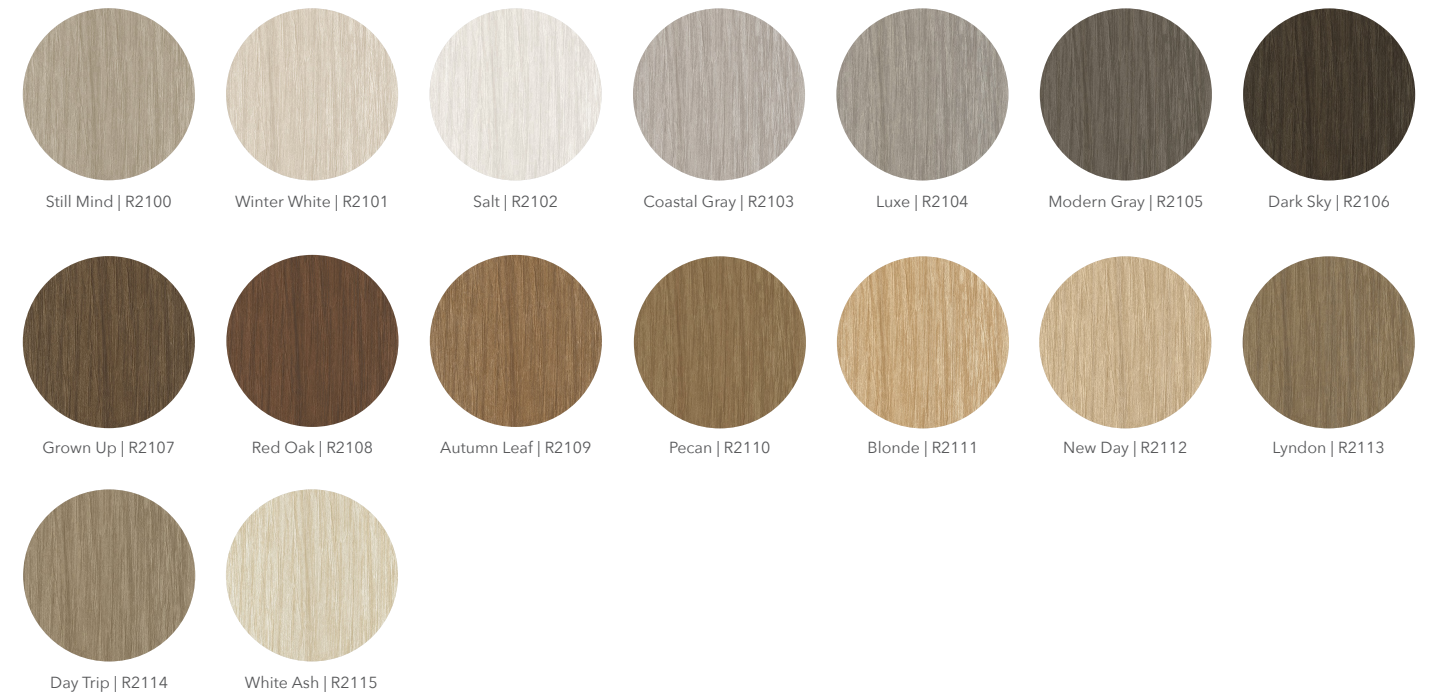

# Mantra

Braided seagrass with natural color variation

For a more accurate color representation, please request a sample from your Inpro Representative.

For a more accurate color representation, please request a sample from your Inpro Representative.

# Meta

Heavy linen weave

\*Not available in Type II wallcovering.

For a more accurate color representation, please request a sample from your Inpro Representative.

# Oakwood

Subtle wood look with an open grain

For a more accurate color representation, please request a sample from your Inpro Representative.