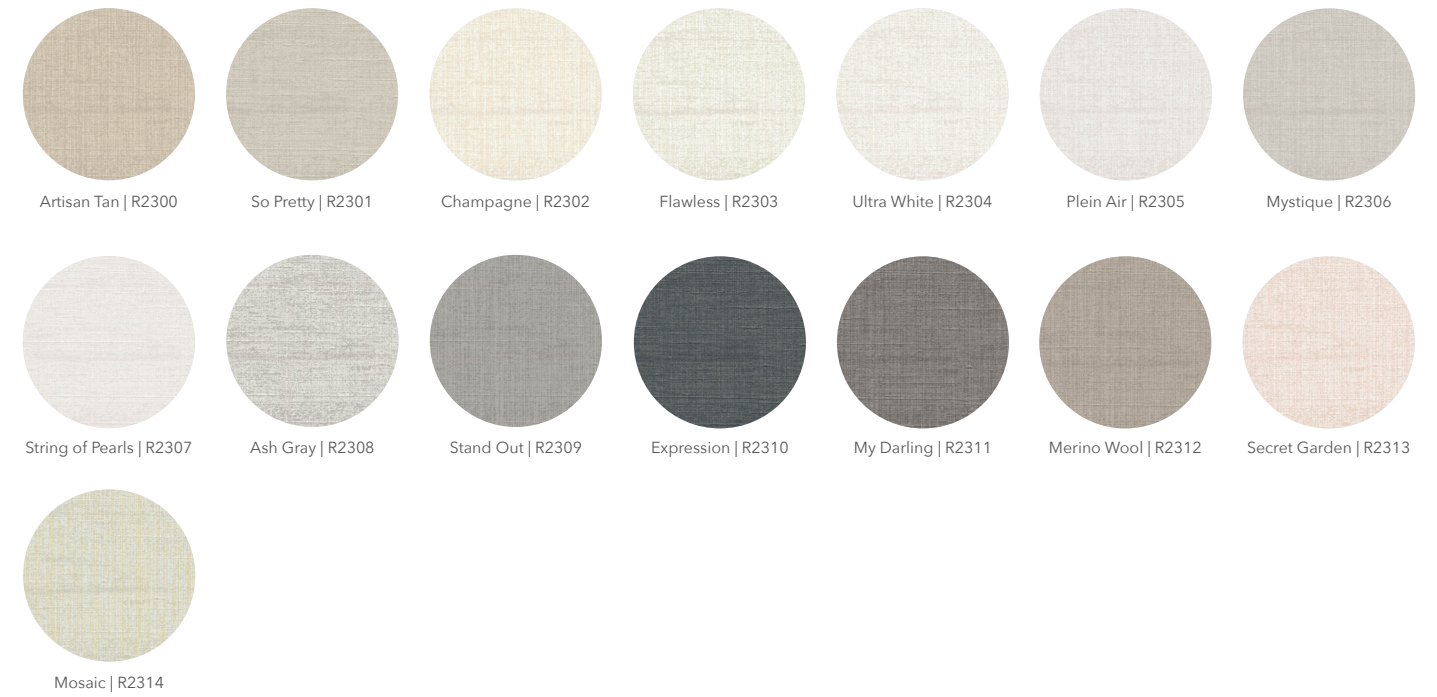

# Harmony

Open weave with deep emboss

\*Not available in Type II wallcovering.

For a more accurate color representation, please request a sample from your Inpro Representative.

\*Not available in Type II wallcovering.

For a more accurate color representation, please request a sample from your Inpro Representative.

# Luxe

Layered horizontal weave

For a more accurate color representation, please request a sample from your Inpro Representative.

For a more accurate color representation, please request a sample from your Inpro Representative.