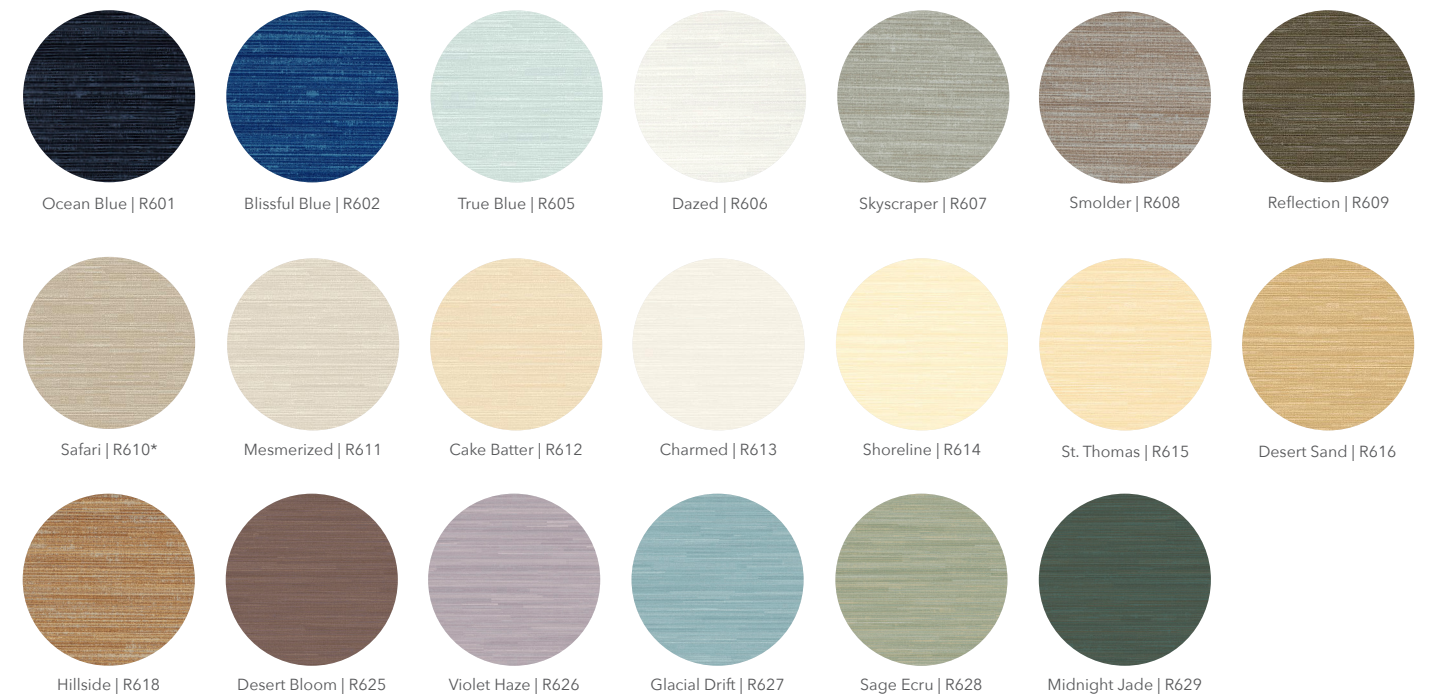

# Scenic

Urban stone with small particles

Springtime | R202\* Mississippi Blue | R203 Bluejean | R204 Dandelion | R206 In The Clouds | R207 Sandcastle | R215 Silver Dollar | R208

Dark Chrome | R209 Americano | R210 Allspice | R211 Gold Star | R212 White Blonde | R213

Beach Glass | R1800 High Sky | R1801 Misty Lilac | R1802 Coastal Gray | R2103 Relaxed Grey | R1804 Strand | R1805 Moonwalk | R1806

Eagle Scout | R1807 Concord Black | R1808 Night Owl | R1809 Silver Lining | R1810 Next Step | R1811 Sandcastle | R1812 Pale Canvas | R1813

# Spark

Speckled color with woven metallic

\*Not available in Type II wallcovering.

For a more accurate color representation, please request a sample from your Inpro Representative.

# Strata

Rich, luxurious, time honored silk

\*Not available in Type II wallcovering.

For a more accurate color representation, please request a sample from your Inpro Representative.