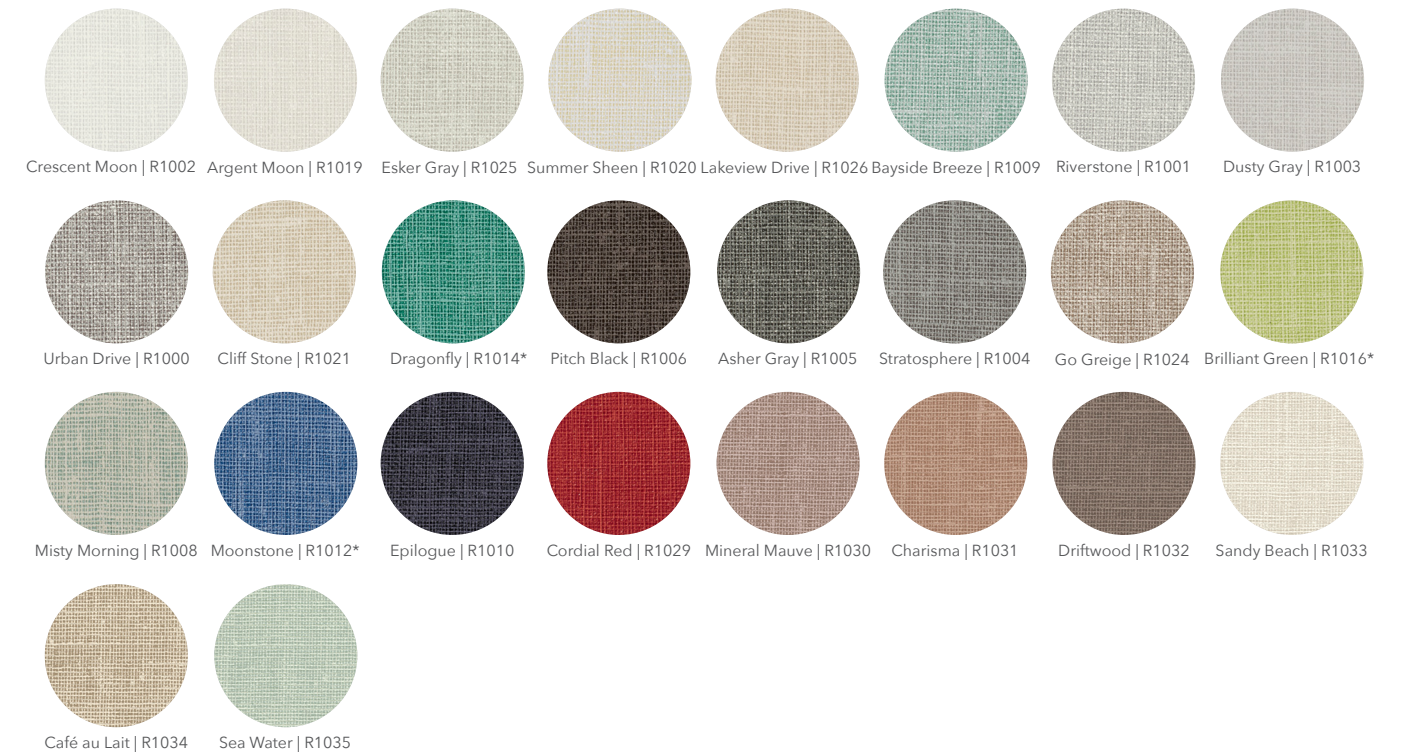

# Spark

Speckled color with woven metallic

\*Not available in Type II wallcovering.

For a more accurate color representation, please request a sample from your Inpro Representative.

# Strata

Rich, luxurious, time honored silk

\*Not available in Type II wallcovering.

For a more accurate color representation, please request a sample from your Inpro Representative.

# Tweed

Subtle chevron woven pattern

For a more accurate color representation, please request a sample from your Inpro Representative.

# Wayfare

Classic linen texture

\*Not available in Type II wallcovering.  
For a more accurate color representation, please request a sample from your Inpro Representative.