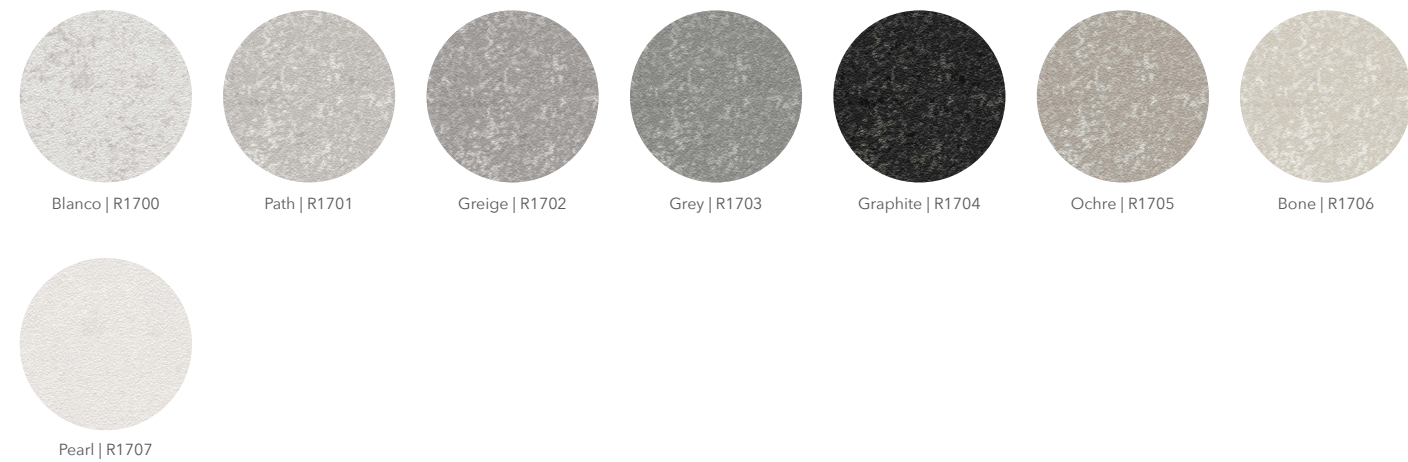

Scree

Organic and textural wickerwork