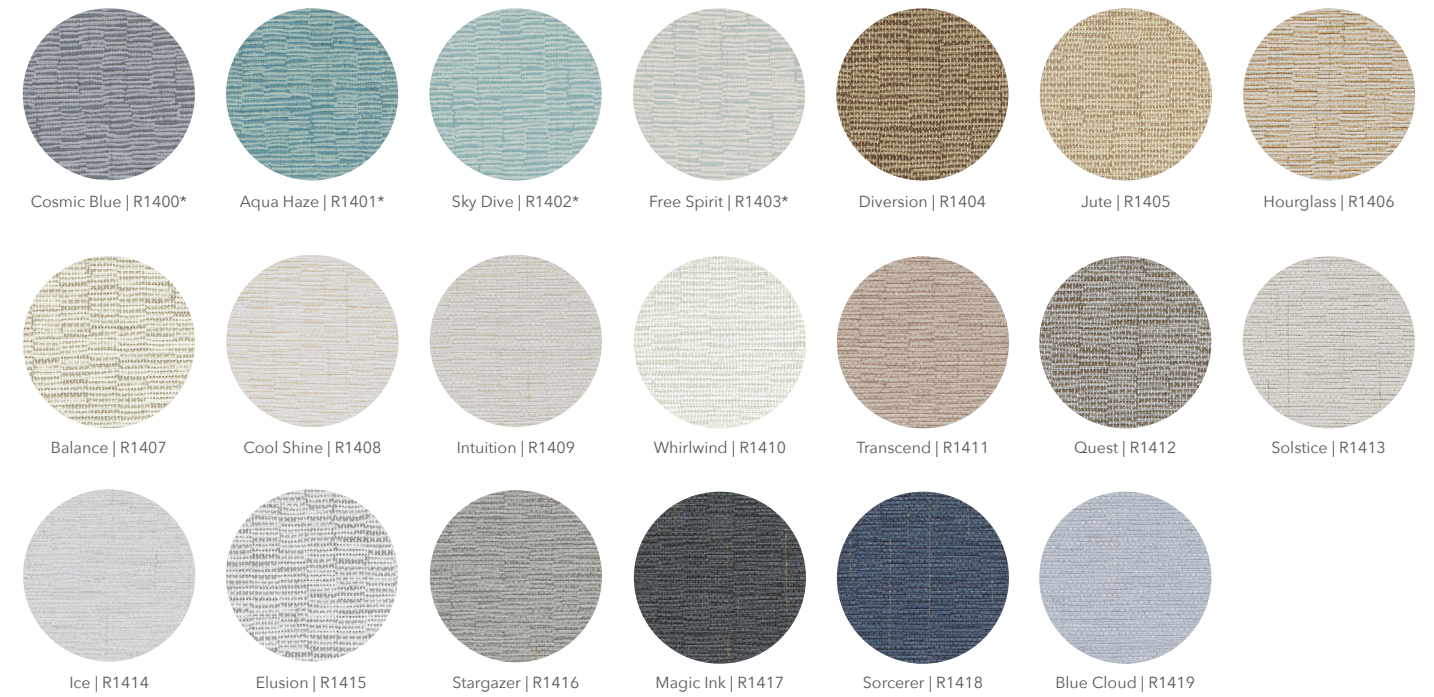

*Not available in Type II wallcovering.

For a more accurate color representation, please request a sample from your Inpro Representative.