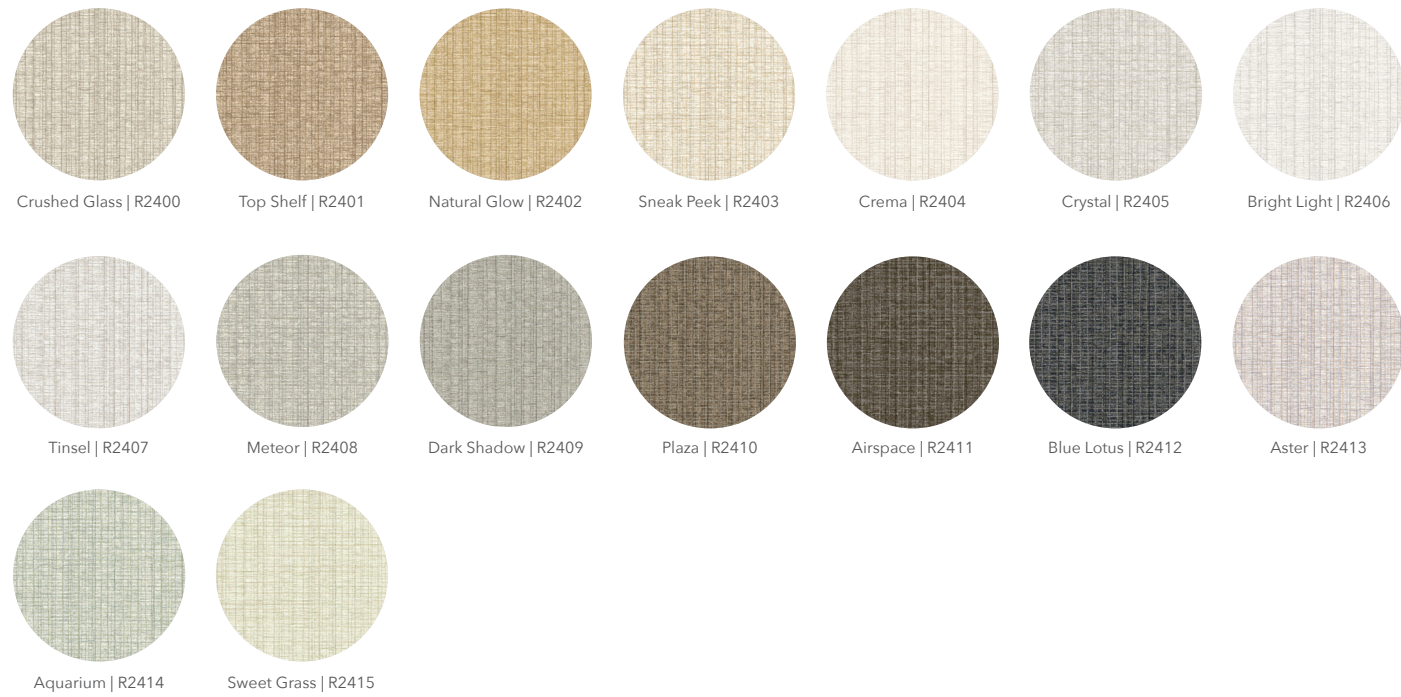

# Harmony

Open weave with deep emboss

\*Not available in Type II wallcovering.

For a more accurate color representation, please request a sample from your Inpro Representative.

\*Not available in Type II wallcovering.

For a more accurate color representation, please request a sample from your Inpro Representative.

# Luxe

Layered horizontal weave

For a more accurate color representation, please request a sample from your Inpro Representative.

For a more accurate color representation, please request a sample from your Inpro Representative.