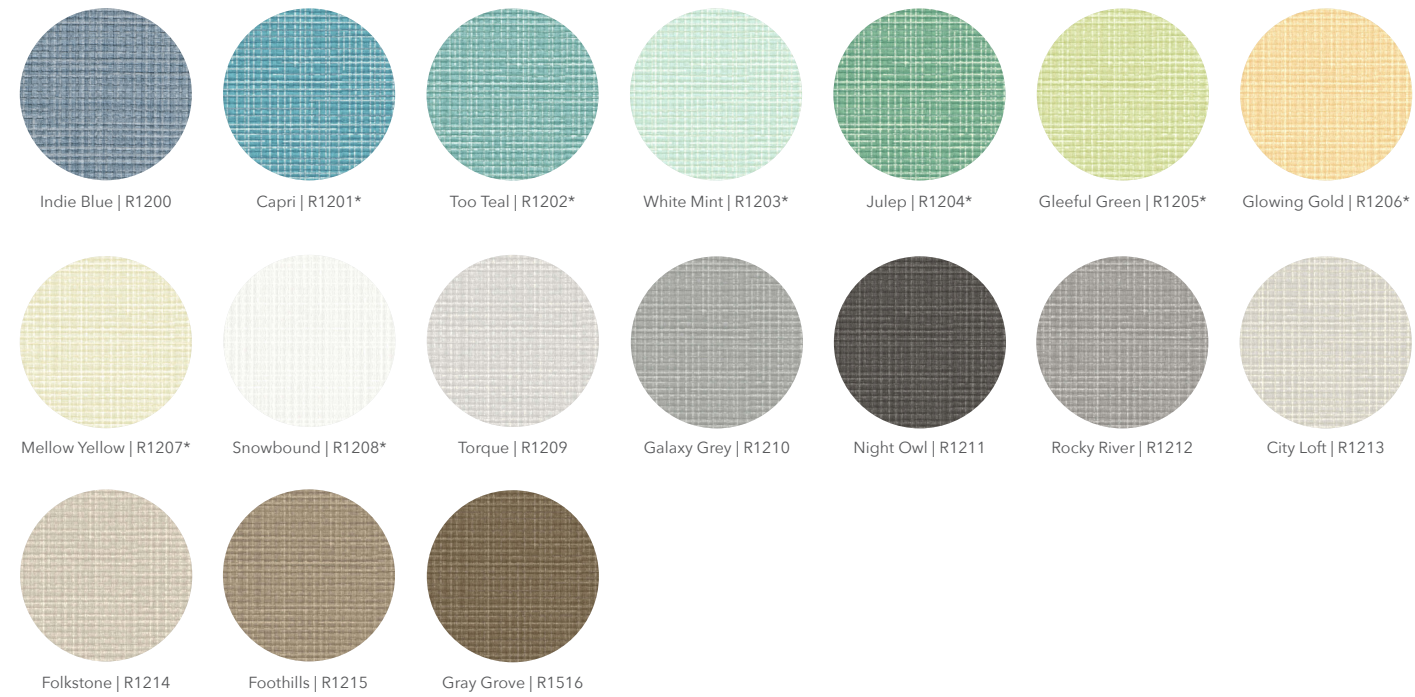

# Luxe

Layered horizontal weave

For a more accurate color representation, please request a sample from your Inpro Representative.

For a more accurate color representation, please request a sample from your Inpro Representative.

# Mantra

Braided seagrass with natural color variation

For a more accurate color representation, please request a sample from your Inpro Representative.

For a more accurate color representation, please request a sample from your Inpro Representative.

# Meta

Heavy linen weave

\*Not available in Type II wallcovering.

For a more accurate color representation, please request a sample from your Inpro Representative.

# Spark

Speckled color with woven metallic

\*Not available in Type II wallcovering.

For a more accurate color representation, please request a sample from your Inpro Representative.