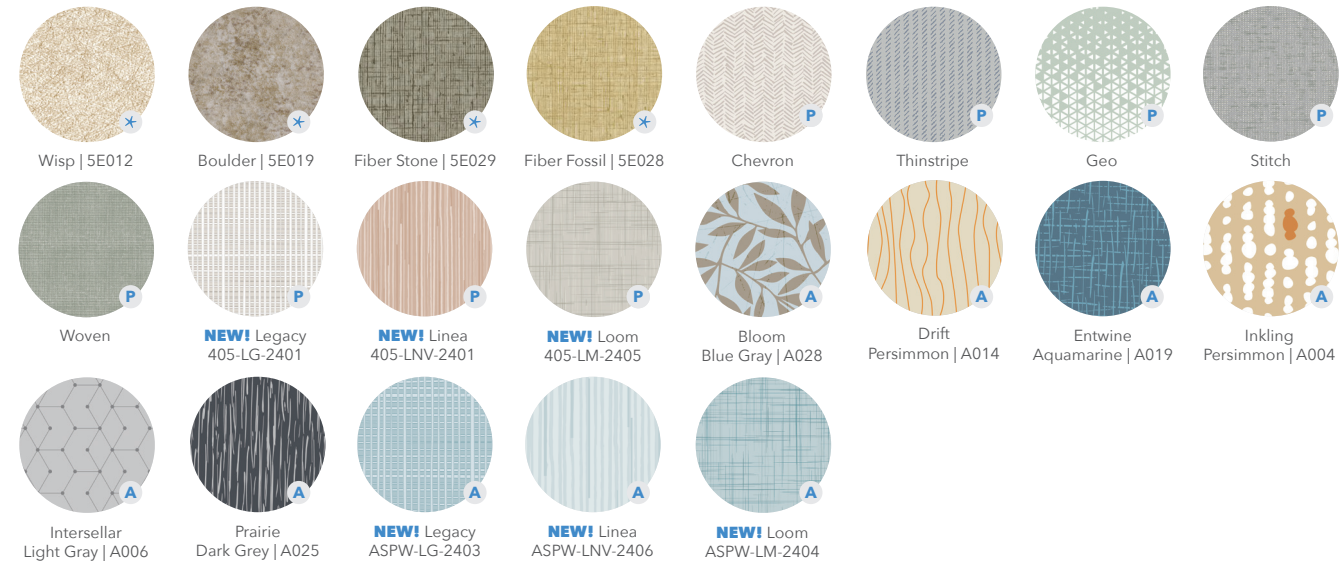

Palladium® Rigid Sheet Wall Protection

Patterns

More colorways in select patterns are available at inpro.com/patterns24